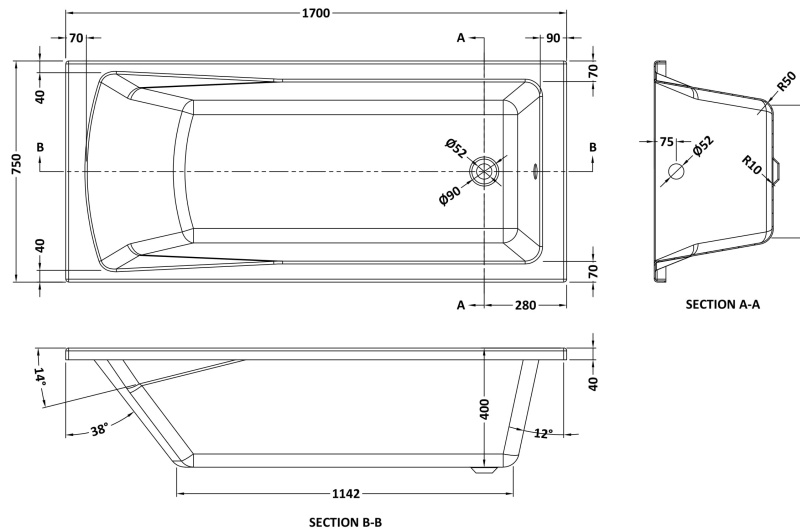

Sales Code: BMON009

Description: Square Se Bath & Leg Set 1700X750 EL

Product Dimensions

Length (mm):	1700
Width (mm):	750
Depth (mm):	400
Nett Weight (kg):	27

Packaging Dimensions

Length (mm):	1770
Width (mm):	760
Depth (mm):	420
Gross Weight (kg):	27

Packaging Data

Box Colour:	Brown Cardboard Sleeve
Box Qty:	1
Label Size:	100 x 50
Label Colour:	White Label
Label Qty:	2

Outer Box Dimensions (If Applicable)

Length (mm):	
Width (mm):	
Height (mm):	
Gross Weight (kg):	
Barcode:	5055369060962

Product Details

Country of Origin:	Egypt
Fitting Instruction:	No
Certification:	FSC: CE & UKCA:
Material Colour Reference:	European White
Product Material:	Acrylic With Eternalite
Material Thickness:	4mm
Volume (Ltr):	181L
Displaced Capacity:	111L
Leg Set Included:	Legset Included
Waste Included:	Waste Not Included
Drilled/Undrilled:	Undrilled For Taps
Includes Grips:	No Grips Supplied
Embossed:	No
No of Tapholes:	None
Anti-Slip:	No