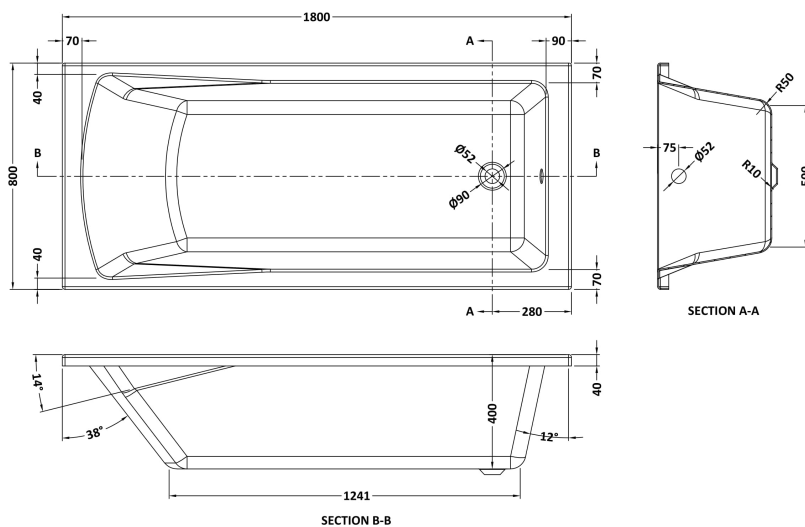

Sales Code: BMON010

Description: Square Se Bath & Leg Set 1800X800 EL

Product Dimensions

Length (mm):	1800
Width (mm):	800
Depth (mm):	400
Nett Weight (kg):	29

Packaging Dimensions

Length (mm):	1870
Width (mm):	810
Depth (mm):	420
Gross Weight (kg):	29

Packaging Data

Box Colour:	Brown Cardboard Sleeve
Box Qty:	1
Label Size:	100 x 50
Label Colour:	White Label
Label Qty:	2

Outer Box Dimensions (If Applicable)

Length (mm):	
Width (mm):	
Height (mm):	
Gross Weight (kg):	
Barcode:	5055369060979

Product Details

Country of Origin:	Egypt
Fitting Instruction:	No
Certification:	FSC: CE & UKCA:
Material Colour Reference:	European White
Product Material:	Acrylic With Eternalite
Material Thickness:	4mm
Volume (Ltr):	216L
Displaced Capacity:	146L
Leg Set Included:	Legset Included
Waste Included:	Waste Not Included
Drilled/Undrilled:	Undrilled For Taps
Includes Grips:	No Grips Supplied
Embossed:	No
No of Tapholes:	None
Anti-Slip:	No