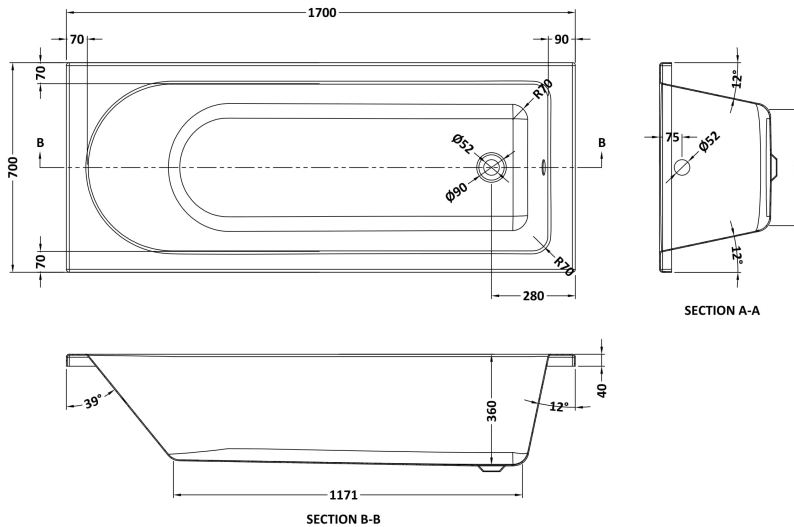

**Sales Code:** BMON013

**Description:** Round Se Bath & Leg Set 1700X700 EI

**Product Dimensions**

Length (mm):	1700
Width (mm):	700
Depth (mm):	400
Nett Weight (kg):	24

**Packaging Dimensions**

Length (mm):	1770
Width (mm):	710
Depth (mm):	400
Gross Weight (kg):	24

**Packaging Data**

Box Colour:	Brown Cardboard Sleeve
Box Qty:	1
Label Size:	100 x 50
Label Colour:	White Label
Label Qty:	2

**Outer Box Dimensions (If Applicable)**

Length (mm):	
Width (mm):	
Height (mm):	
Gross Weight (kg):	
Barcode:	5055369060931

**Product Details**

Country of Origin:	Egypt
Fitting Instruction:	No
Certification:	FSC: CE & UKCA:
Material Colour Reference:	European White
Product Material:	Acrylic With Eternalite
Material Thickness:	4mm
Volume (Ltr):	150L
Displaced Capacity:	80L
Leg Set Included:	Legset Included
Waste Included:	Waste Not Included
Drilled/Undrilled:	Undrilled For Taps
Includes Grips:	No Grips Supplied
Embossed:	No
No of Tapholes:	None
Anti-Slip:	No