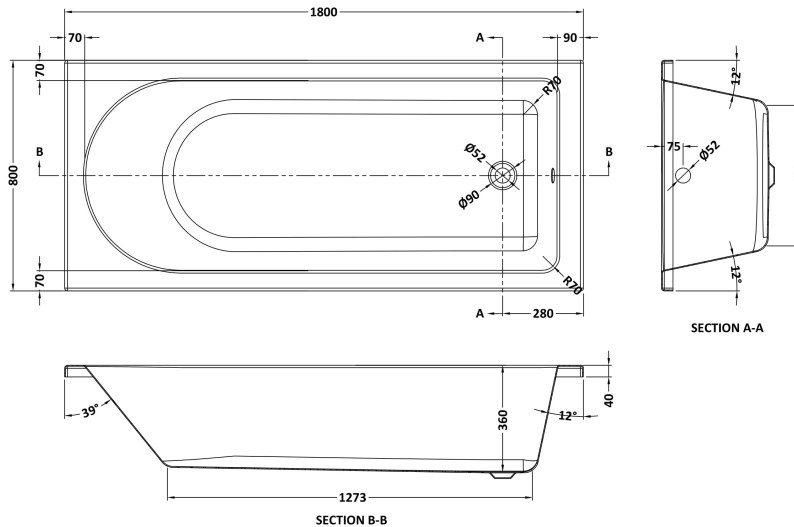

**Sales Code:** BMON015

**Description:** Round Se Bath & Leg Set 1800X800 EI

**Product Dimensions**

Length (mm):	1800
Width (mm):	800
Depth (mm):	400
Nett Weight (kg):	30.29

**Packaging Dimensions**

Length (mm):	1870
Width (mm):	810
Depth (mm):	400
Gross Weight (kg):	30.29

**Packaging Data**

Box Colour:	Brown Cardboard Sleeve
Box Qty:	1
Label Size:	100 x 50
Label Colour:	White Label
Label Qty:	2

**Outer Box Dimensions (If Applicable)**

Length (mm):	
Width (mm):	
Height (mm):	
Gross Weight (kg):	
Barcode:	5055369060955

**Product Details**

Country of Origin:	Egypt
Fitting Instruction:	No
Certification:	FSC: CE & UKCA:
Material Colour Reference:	European White
Product Material:	Acrylic With Eternalite
Material Thickness:	4mm
Volume (Ltr):	196L
Displaced Capacity:	126L
Leg Set Included:	Legset Included
Waste Included:	Waste Not Included
Drilled/Undrilled:	Undrilled For Taps
Includes Grips:	No Grips Supplied
Embossed:	No
No of Tapholes:	None
Anti-Slip:	No