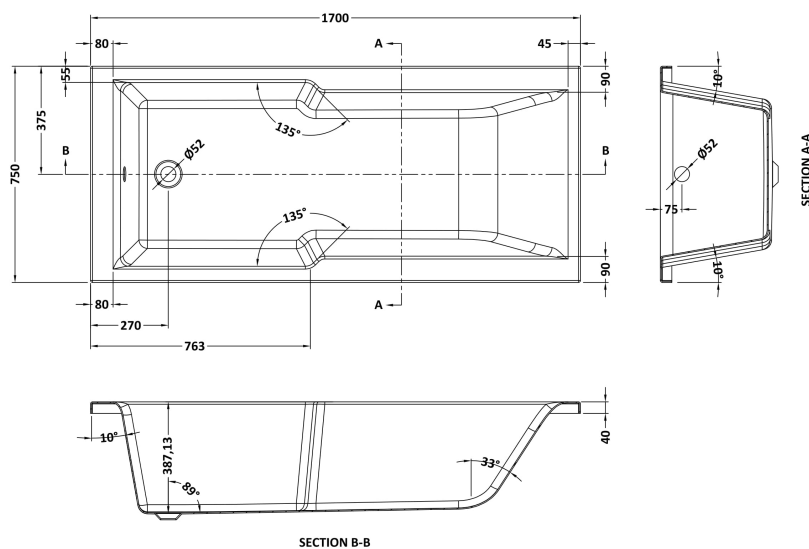

Sales Code: BMON017

Description: Square Straight Shower Bath 1700X750 El

Product Dimensions

Length (mm):	1700
Width (mm):	750
Depth (mm):	400
Nett Weight (kg):	18

Packaging Dimensions

Length (mm):	1770
Width (mm):	760
Depth (mm):	410
Gross Weight (kg):	18

Packaging Data

Box Colour:	Brown Cardboard Sleeve
Box Qty:	1
Label Size:	100 x 50
Label Colour:	White Label
Label Qty:	2

Outer Box Dimensions (If Applicable)

Length (mm):	
Width (mm):	
Height (mm):	
Gross Weight (kg):	
Barcode:	5056462687995

Product Details

Country of Origin:	Egypt
Fitting Instruction:	No
Certification:	FSC: CE & UKCA:
Material Colour Reference:	European White
Product Material:	Acrylic With Eternalite
Material Thickness:	4mm
Volume (Ltr):	190L
Displaced Capacity:	120L
Leg Set Included:	Legset Included
Waste Included:	Waste Not Included
Drilled/Undrilled:	Undrilled For Taps
Includes Grips:	No Grips Supplied
Embossed:	No
No of Tapholes:	None
Anti-Slip:	No