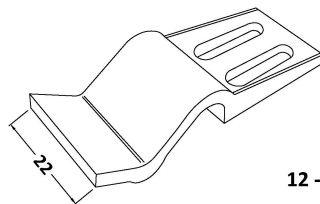

**Sales Code:** BPC001

**Description:** Bath Panel Clips X 6 And Screws

**PLASTIC PANEL CLIPS (x6)**

**12 - SCREWS 5/8" x No 8 C/SUNK (15mm)**

**Product Dimensions**

Length (mm):	50
Width (mm):	25
Height (mm):	
Depth (mm):	5
Nett Weight (kg):	0.6

**Packaging Dimensions**

Height (mm):	150
Width (mm):	120
Depth (mm):	20
Gross Weight (kg):	0.6

**Packaging Data**

Box Colour:	Polybagged
Box Qty:	1
Label Size:	100 x 50
Label Colour:	White Label
Label Qty:	1

**Outer Box Dimensions (If Applicable)**

Height (mm):	
Width (mm):	
Length (mm):	
Depth (mm):	
Gross Weight (kg):	
Barcode:	5056211801955

**Product Details**

Country of Origin:	China
Fitting Instruction:	No
CE & UKCA:	N/A
Product Material:	
Heating Element Wattage:	
Colour/Finish:	
Product Diameter:	
Connection Size:	