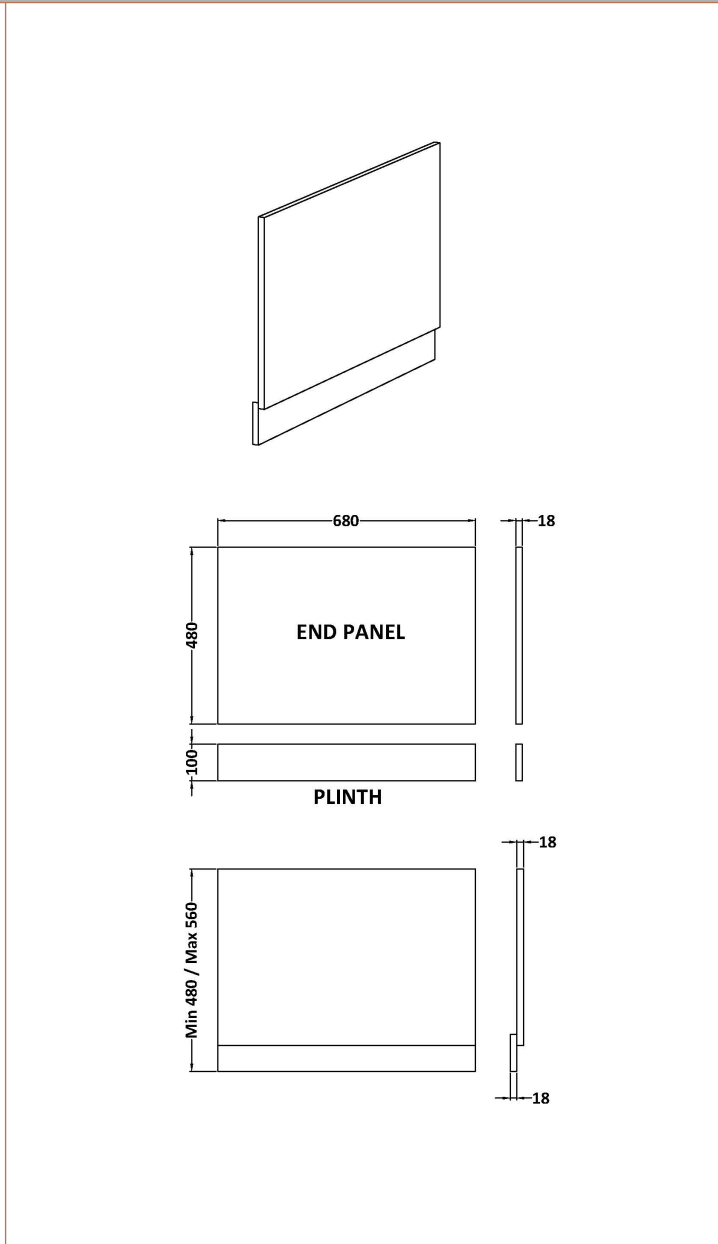

Sales Code: BPR111

Description: 700 End Panel (2 Piece)

Product Dimensions

Height (mm):	560
Width (mm):	680
Depth (mm):	36
Nett Weight (kg):	4.5

Packaging Dimensions

Height (mm):	30
Width (mm):	600
Depth (mm):	730
Gross Weight (kg):	4.9

Packaging Data

Box Colour:	Brown Cardboard Box - Printed
Box Qty:	1
Label Size:	100 x 50
Label Colour:	White Label
Label Qty:	0

Outer Box Dimensions (If Applicable)

Height (mm):	
Width (mm):	
Depth (mm):	
Gross Weight (kg):	
Barcode:	5055369058136

Product Details

Country of Origin:	China
Fitting Instruction:	No
CE & UKCA:	N/A
FSC Certified Materials:	Yes
Colour:	Gloss White
Construction Method:	Screws Only
Construction Type:	Flat-Pack
Cabinet Finish:	Not Applicable
Fascia Finish:	Mdf Painted Gloss
Cabinet Thickness (mm):	
Fascia Thickness (mm):	18
Drawer Included:	Not Applicable
Drawer Type:	Not Applicable
No of Shelves:	Not Applicable
Hinge Type:	Not Applicable
Hinge Included:	Not Applicable
Adjustable Legs:	Not Applicable
Fixings Included:	Yes
Handle Style:	Not Applicable
Waste Shroud:	Not Applicable
Handle Included:	Not Applicable
Handle Type:	Not Applicable