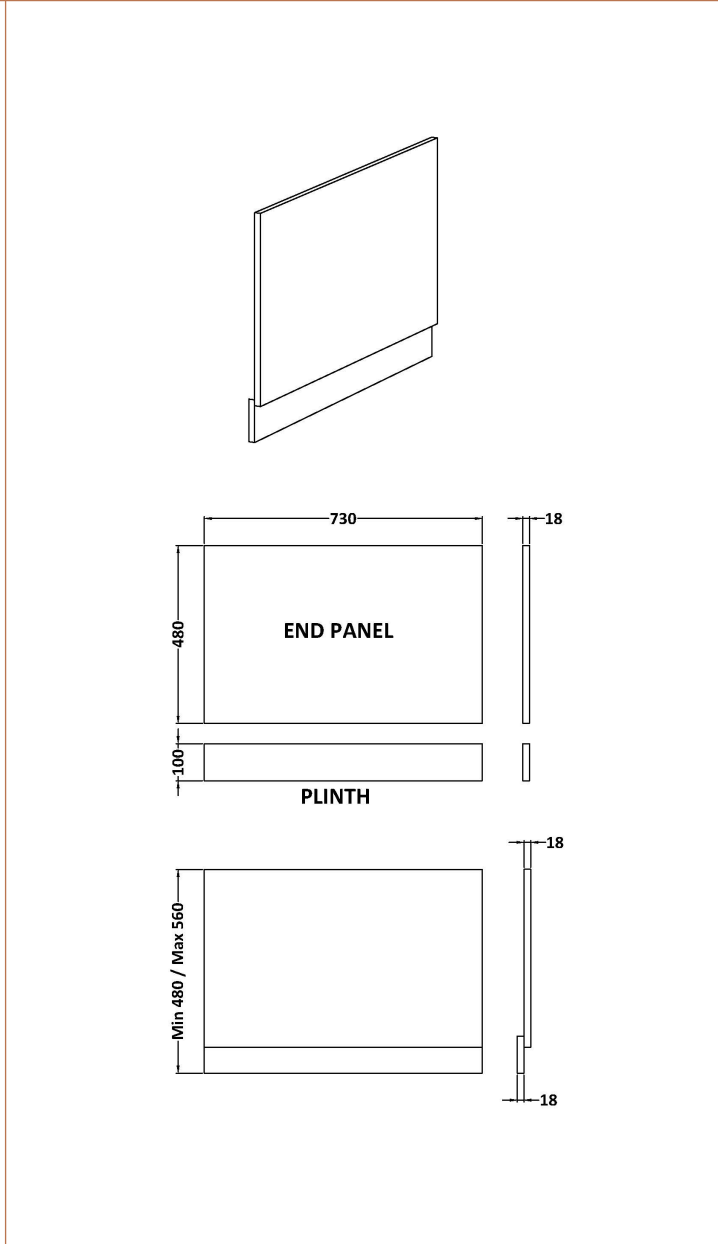

Sales Code: BPR112

Description: 750 End Panel (2 Piece)

### Product Dimensions

Height (mm):	560
Width (mm):	730
Depth (mm):	36
Nett Weight (kg):	6.9

### Packaging Dimensions

Height (mm):	595
Width (mm):	30
Depth (mm):	775
Gross Weight (kg):	6.9

### Outer Box Dimensions (If Applicable)

Height (mm):	
Width (mm):	
Depth (mm):	
Gross Weight (kg):	
Barcode:	5055369058143