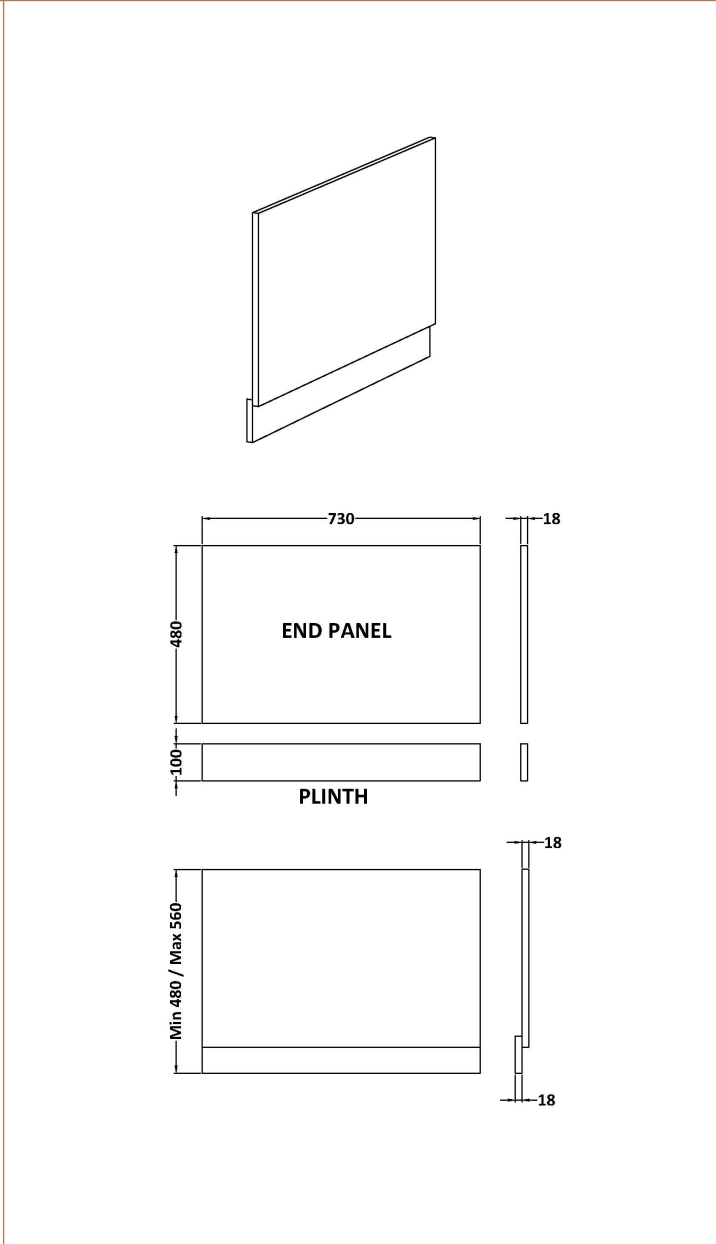

Sales Code: BPR112

Description: 750 End Panel (2 Piece)

### Product Dimensions

Height (mm):	560
Width (mm):	730
Depth (mm):	36
Nett Weight (kg):	6.9

### Packaging Dimensions

Height (mm):	595
Width (mm):	30
Depth (mm):	775
Gross Weight (kg):	6.9

### Outer Box Dimensions (If Applicable)

Height (mm):	
Width (mm):	
Depth (mm):	
Gross Weight (kg):	
Barcode:	5055369058143