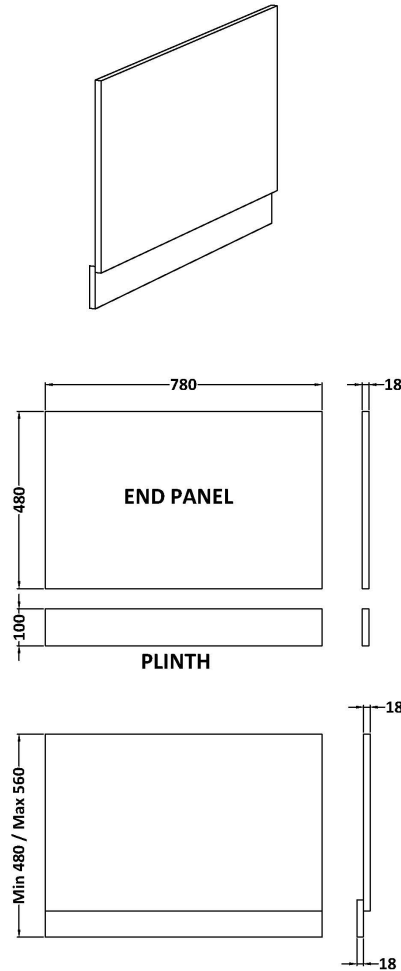

Sales Code: BPR113

Description: 800 End Panel (2 Piece)

Product Dimensions

Height (mm):	560
Width (mm):	780
Depth (mm):	36
Nett Weight (kg):	5.5

Packaging Dimensions

Height (mm):	595
Width (mm):	30
Depth (mm):	825
Gross Weight (kg):	5.58

Packaging Data

Box Colour:	Brown Cardboard Box - Printed
Box Qty:	1
Label Size:	100 x 50
Label Colour:	White Label
Label Qty:	0

Outer Box Dimensions (If Applicable)

Height (mm):	
Width (mm):	
Depth (mm):	
Gross Weight (kg):	
Barcode:	5055369058150

Product Details

Country of Origin:	China
Fitting Instruction:	No
CE & UKCA:	N/A
FSC Certified Materials:	Yes
Colour:	Gloss White
Construction Method:	Screws Only
Construction Type:	Flat-Pack
Cabinet Finish:	Not Applicable
Fascia Finish:	Mdf Painted Gloss
Cabinet Thickness (mm):	
Fascia Thickness (mm):	18
Drawer Included:	Not Applicable
Drawer Type:	Not Applicable
No of Shelves:	Not Applicable
Hinge Type:	Not Applicable
Hinge Included:	Not Applicable
Adjustable Legs:	Not Applicable
Fixings Included:	Yes
Handle Style:	Not Applicable
Waste Shroud:	Not Applicable
Handle Included:	Not Applicable
Handle Type:	Not Applicable