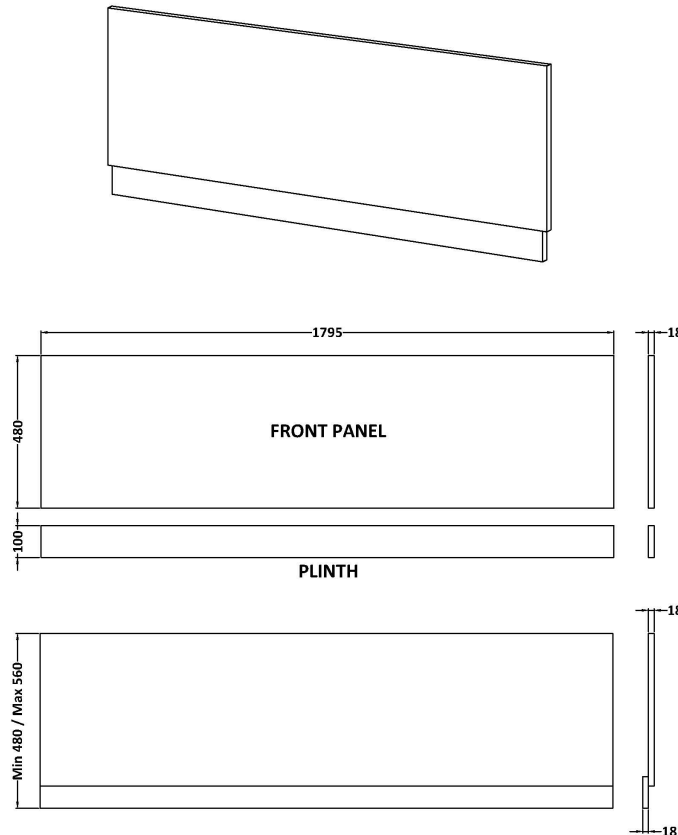

Sales Code: BPR1307

Description: 1800 Front Panel (2 Piece)

Product Dimensions

Height (mm):	560
Width (mm):	1795
Depth (mm):	36
Nett Weight (kg):	14.6

Packaging Dimensions

Height (mm):	595
Width (mm):	30
Depth (mm):	1825
Gross Weight (kg):	15.8

Packaging Data

Box Colour:	Brown Cardboard Box - Printed
Box Qty:	1
Label Size:	100 x 50
Label Colour:	White Label
Label Qty:	0

Outer Box Dimensions (If Applicable)

Height (mm):	
Width (mm):	
Depth (mm):	
Gross Weight (kg):	
Barcode:	5056462658278

Product Details

Country of Origin:	China
Fitting Instruction:	No
CE & UKCA:	N/A
FSC Certified Materials:	Yes
Colour:	Gloss Mid Grey
Construction Method:	Screws Only
Construction Type:	Flat-Pack
Cabinet Finish:	Not Applicable
Fascia Finish:	Mdf Painted Gloss
Cabinet Thickness (mm):	
Fascia Thickness (mm):	18
Drawer Included:	Not Applicable
Drawer Type:	Not Applicable
No of Shelves:	Not Applicable
Hinge Type:	Not Applicable
Hinge Included:	Not Applicable
Adjustable Legs:	Not Applicable
Fixings Included:	Yes
Handle Style:	Not Applicable
Waste Shroud:	Not Applicable
Handle Included:	Not Applicable
Handle Type:	Not Applicable