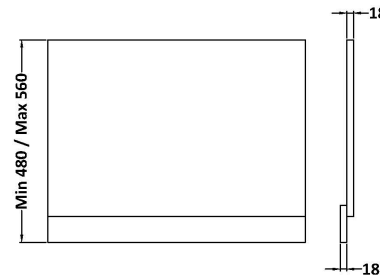

Sales Code: BPR1311

Description: 700 End Panel (2 Piece)

### Product Dimensions

Height (mm):	560
Width (mm):	680
Depth (mm):	36
Nett Weight (kg):	4.5

### Packaging Dimensions

Height (mm):	30
Width (mm):	600
Depth (mm):	730
Gross Weight (kg):	4.9

### Outer Box Dimensions (If Applicable)

Height (mm):	
Width (mm):	
Depth (mm):	
Gross Weight (kg):	
Barcode:	5056462658292