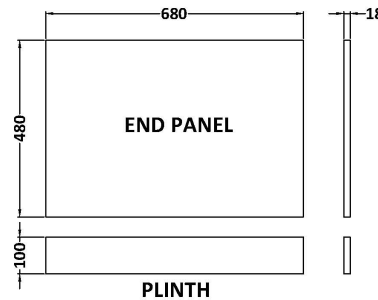

Sales Code: BPR1311

Description: 700 End Panel (2 Piece)

### Product Dimensions

Height (mm):	560
Width (mm):	680
Depth (mm):	36
Nett Weight (kg):	4.5

### Packaging Dimensions

Height (mm):	30
Width (mm):	600
Depth (mm):	730
Gross Weight (kg):	4.9

### Outer Box Dimensions (If Applicable)

Height (mm):	
Width (mm):	
Depth (mm):	
Gross Weight (kg):	
Barcode:	5056462658292