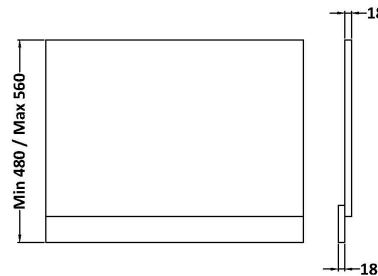

Sales Code: BPR1311

Description: 700 End Panel (2 Piece)

Product Dimensions

Height (mm):	560
Width (mm):	680
Depth (mm):	36
Nett Weight (kg):	4.5

Packaging Dimensions

Height (mm):	30
Width (mm):	600
Depth (mm):	730
Gross Weight (kg):	4.9

Packaging Data

Box Colour:	Brown Cardboard Box - Printed
Box Qty:	1
Label Size:	100 x 50
Label Colour:	White Label
Label Qty:	0

Outer Box Dimensions (If Applicable)

Height (mm):	
Width (mm):	
Depth (mm):	
Gross Weight (kg):	
Barcode:	5056462658292