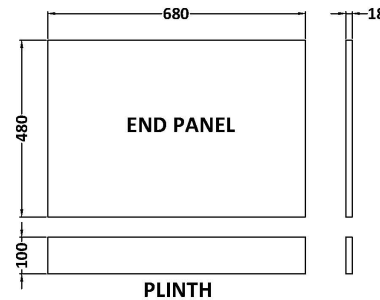

Sales Code: BPR1311

Description: 700 End Panel (2 Piece)

### Product Dimensions

Height (mm):	560
Width (mm):	680
Depth (mm):	36
Nett Weight (kg):	4.5

### Packaging Dimensions

Height (mm):	30
Width (mm):	600
Depth (mm):	730
Gross Weight (kg):	4.9

### Outer Box Dimensions (If Applicable)

Height (mm):	
Width (mm):	
Depth (mm):	
Gross Weight (kg):	
Barcode:	5056462658292