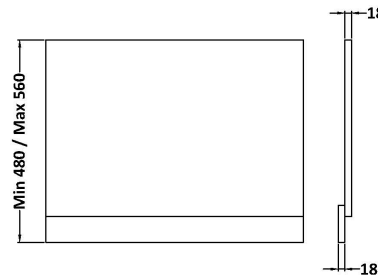

Sales Code: BPR1311

Description: 700 End Panel (2 Piece)

### Product Dimensions

Height (mm):	560
Width (mm):	680
Depth (mm):	36
Nett Weight (kg):	4.5

### Packaging Dimensions

Height (mm):	30
Width (mm):	600
Depth (mm):	730
Gross Weight (kg):	4.9

### Outer Box Dimensions (If Applicable)

Height (mm):	
Width (mm):	
Depth (mm):	
Gross Weight (kg):	
Barcode:	5056462658292