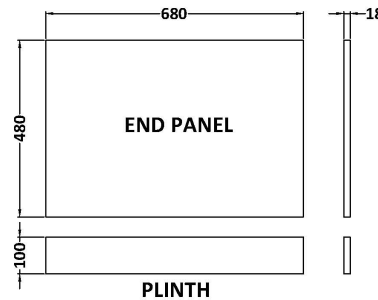

Sales Code: BPR1311

Description: 700 End Panel (2 Piece)

Product Dimensions

Height (mm):	560
Width (mm):	680
Depth (mm):	36
Nett Weight (kg):	4.5

Packaging Dimensions

Height (mm):	30
Width (mm):	600
Depth (mm):	730
Gross Weight (kg):	4.9

Packaging Data

Box Colour:	Brown Cardboard Box - Printed
Box Qty:	1
Label Size:	100 x 50
Label Colour:	White Label
Label Qty:	0

Outer Box Dimensions (If Applicable)

Height (mm):	
Width (mm):	
Depth (mm):	
Gross Weight (kg):	
Barcode:	5056462658292

Product Details

Country of Origin:	China
Fitting Instruction:	No
CE & UKCA:	N/A
FSC Certified Materials:	Yes
Colour:	Gloss Mid Grey
Construction Method:	Screws Only
Construction Type:	Flat-Pack
Cabinet Finish:	Not Applicable
Fascia Finish:	Mdf Painted Gloss
Cabinet Thickness (mm):	
Fascia Thickness (mm):	18
Drawer Included:	Not Applicable
Drawer Type:	Not Applicable
No of Shelves:	Not Applicable
Hinge Type:	Not Applicable
Hinge Included:	Not Applicable
Adjustable Legs:	Not Applicable
Fixings Included:	Yes
Handle Style:	Not Applicable
Waste Shroud:	Not Applicable
Handle Included:	Not Applicable
Handle Type:	Not Applicable