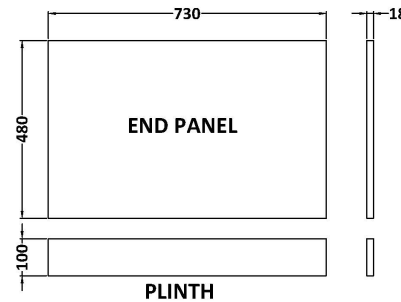

Sales Code: BPR1312

Description: 750 End Panel (2 Piece)

### Product Dimensions

Height (mm):	560
Width (mm):	730
Depth (mm):	36
Nett Weight (kg):	6.9

### Packaging Dimensions

Height (mm):	595
Width (mm):	30
Depth (mm):	775
Gross Weight (kg):	6.9

### Outer Box Dimensions (If Applicable)

Height (mm):	
Width (mm):	
Depth (mm):	
Gross Weight (kg):	
Barcode:	5056462658315