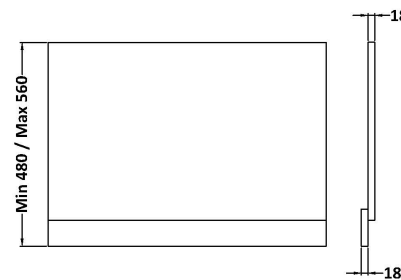

Sales Code: BPR1312

Description: 750 End Panel (2 Piece)

### Product Dimensions

Height (mm):	560
Width (mm):	730
Depth (mm):	36
Nett Weight (kg):	6.9

### Packaging Dimensions

Height (mm):	595
Width (mm):	30
Depth (mm):	775
Gross Weight (kg):	6.9

### Outer Box Dimensions (If Applicable)

Height (mm):	
Width (mm):	
Depth (mm):	
Gross Weight (kg):	
Barcode:	5056462658315