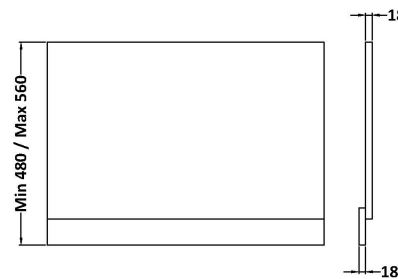

Sales Code: BPR1313

Description: 800 End Panel (2 Piece)

### Product Dimensions

Height (mm):	560
Width (mm):	780
Depth (mm):	36
Nett Weight (kg):	5.5

### Packaging Dimensions

Height (mm):	595
Width (mm):	30
Depth (mm):	825
Gross Weight (kg):	5.58

### Outer Box Dimensions (If Applicable)

Height (mm):	
Width (mm):	
Depth (mm):	
Gross Weight (kg):	
Barcode:	5056462658339