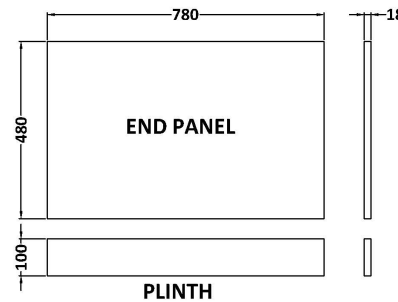

Sales Code: BPR1313

Description: 800 End Panel (2 Piece)

### Product Dimensions

Height (mm):	560
Width (mm):	780
Depth (mm):	36
Nett Weight (kg):	5.5

### Packaging Dimensions

Height (mm):	595
Width (mm):	30
Depth (mm):	825
Gross Weight (kg):	5.58

### Outer Box Dimensions (If Applicable)

Height (mm):	
Width (mm):	
Depth (mm):	
Gross Weight (kg):	
Barcode:	5056462658339