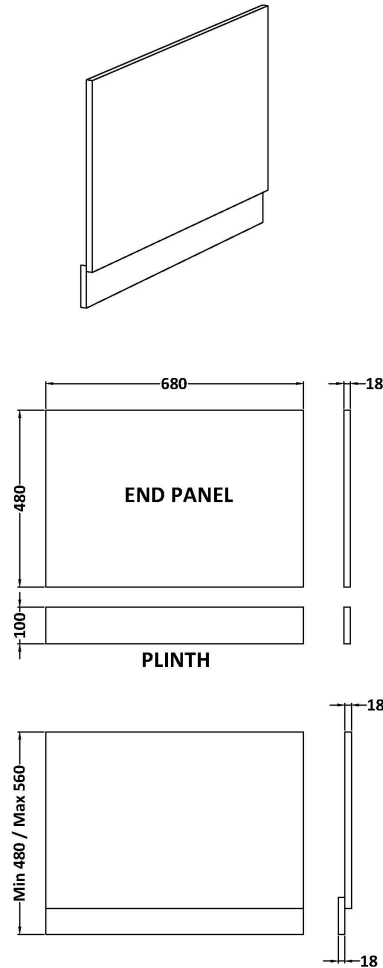

Sales Code: BPR1411

Description: 700 End Panel (2 Piece)

Product Dimensions

Height (mm):	560
Width (mm):	680
Depth (mm):	36
Nett Weight (kg):	4.5

Packaging Dimensions

Height (mm):	30
Width (mm):	600
Depth (mm):	730
Gross Weight (kg):	4.9

Packaging Data

Box Colour:	Brown Cardboard Box - Printed
Box Qty:	1
Label Size:	100 x 50
Label Colour:	White Label
Label Qty:	0

Outer Box Dimensions (If Applicable)

Height (mm):	
Width (mm):	
Depth (mm):	
Gross Weight (kg):	
Barcode:	5056462661339

Product Details

Country of Origin:	China
Fitting Instruction:	No
CE & UKCA:	N/A
FSC Certified Materials:	Yes
Colour:	Satin Soft Black
Construction Method:	Screws Only
Construction Type:	Flat-Pack
Cabinet Finish:	Not Applicable
Fascia Finish:	Mdf Painted Matt
Cabinet Thickness (mm):	
Fascia Thickness (mm):	18
Drawer Included:	Not Applicable
Drawer Type:	Not Applicable
No of Shelves:	Not Applicable
Hinge Type:	Not Applicable
Hinge Included:	Not Applicable
Adjustable Legs:	Not Applicable
Fixings Included:	Yes
Handle Style:	Not Applicable
Waste Shroud:	Not Applicable
Handle Included:	Not Applicable
Handle Type:	Not Applicable