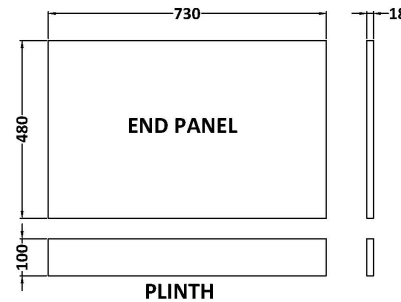

Sales Code: BPR1412

Description: 750 End Panel (2 Piece)

Product Dimensions

Height (mm):	560
Width (mm):	730
Depth (mm):	36
Nett Weight (kg):	6.9

Packaging Dimensions

Height (mm):	595
Width (mm):	30
Depth (mm):	775
Gross Weight (kg):	6.9

Packaging Data

Box Colour:	Brown Cardboard Box - Printed
Box Qty:	1
Label Size:	100 x 50
Label Colour:	White Label
Label Qty:	0

Outer Box Dimensions (If Applicable)

Height (mm):	
Width (mm):	
Depth (mm):	
Gross Weight (kg):	
Barcode:	5056462661346