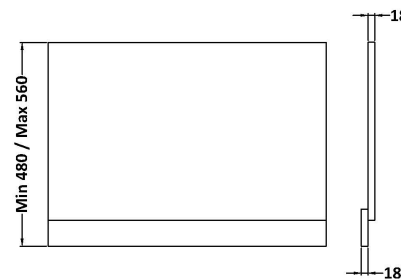

Sales Code: BPR1412

Description: 750 End Panel (2 Piece)

Product Dimensions

Height (mm):	560
Width (mm):	730
Depth (mm):	36
Nett Weight (kg):	6.9

Packaging Dimensions

Height (mm):	595
Width (mm):	30
Depth (mm):	775
Gross Weight (kg):	6.9

Packaging Data

Box Colour:	Brown Cardboard Box - Printed
Box Qty:	1
Label Size:	100 x 50
Label Colour:	White Label
Label Qty:	0

Outer Box Dimensions (If Applicable)

Height (mm):	
Width (mm):	
Depth (mm):	
Gross Weight (kg):	
Barcode:	5056462661346

Product Details

Country of Origin:	China
Fitting Instruction:	No
CE & UKCA:	N/A
FSC Certified Materials:	Yes
Colour:	Satin Soft Black
Construction Method:	Screws Only
Construction Type:	Flat-Pack
Cabinet Finish:	Not Applicable
Fascia Finish:	Mdf Painted Matt
Cabinet Thickness (mm):	
Fascia Thickness (mm):	18
Drawer Included:	Not Applicable
Drawer Type:	Not Applicable
No of Shelves:	Not Applicable
Hinge Type:	Not Applicable
Hinge Included:	Not Applicable
Adjustable Legs:	Not Applicable
Fixings Included:	Yes
Handle Style:	Not Applicable
Waste Shroud:	Not Applicable
Handle Included:	Not Applicable
Handle Type:	Not Applicable