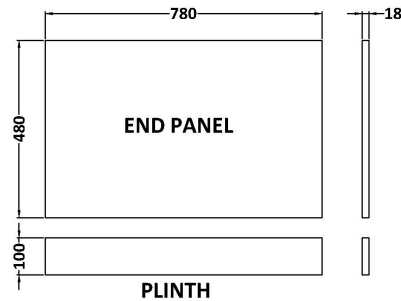

Sales Code: BPR1413

Description: 800 End Panel (2 Piece)

Product Dimensions

Height (mm):	560
Width (mm):	780
Depth (mm):	36
Nett Weight (kg):	5.5

Packaging Dimensions

Height (mm):	595
Width (mm):	30
Depth (mm):	825
Gross Weight (kg):	5.58

Packaging Data

Box Colour:	Brown Cardboard Box - Printed
Box Qty:	1
Label Size:	100 x 50
Label Colour:	White Label
Label Qty:	0

Outer Box Dimensions (If Applicable)

Height (mm):	
Width (mm):	
Depth (mm):	
Gross Weight (kg):	
Barcode:	5056462661353