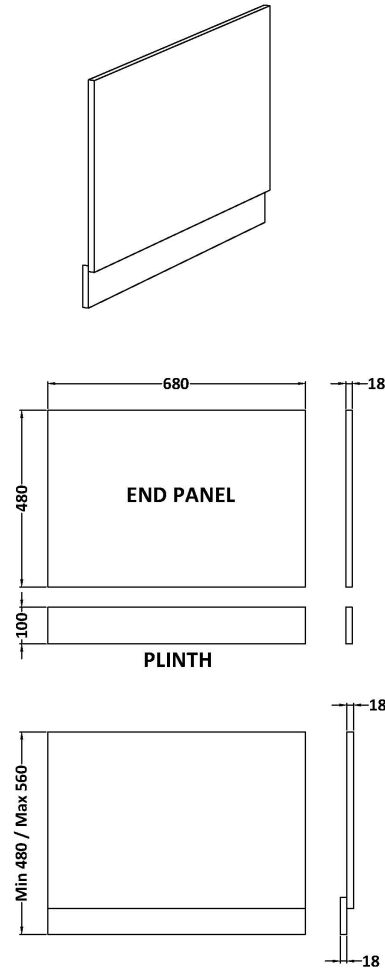

Sales Code: BPR811

Description: 700 End Panel (2 Piece)

Product Dimensions

Height (mm):	560
Width (mm):	680
Depth (mm):	36
Nett Weight (kg):	4.5

Packaging Dimensions

Height (mm):	30
Width (mm):	600
Depth (mm):	730
Gross Weight (kg):	4.9

Packaging Data

Box Colour:	Brown Cardboard Box - Printed
Box Qty:	1
Label Size:	100 x 50
Label Colour:	White Label
Label Qty:	0

Outer Box Dimensions (If Applicable)

Height (mm):	
Width (mm):	
Depth (mm):	
Gross Weight (kg):	
Barcode:	5056462658308

Product Details

Country of Origin:	China
Fitting Instruction:	No
CE & UKCA:	N/A
FSC Certified Materials:	Yes
Colour:	Satin Green
Construction Method:	Screws Only
Construction Type:	Flat-Pack
Cabinet Finish:	Not Applicable
Fascia Finish:	Mdf Painted Matt
Cabinet Thickness (mm):	
Fascia Thickness (mm):	18
Drawer Included:	Not Applicable
Drawer Type:	Not Applicable
No of Shelves:	Not Applicable
Hinge Type:	Not Applicable
Hinge Included:	Not Applicable
Adjustable Legs:	Not Applicable
Fixings Included:	Yes
Handle Style:	Not Applicable
Waste Shroud:	Not Applicable
Handle Included:	Not Applicable
Handle Type:	Not Applicable