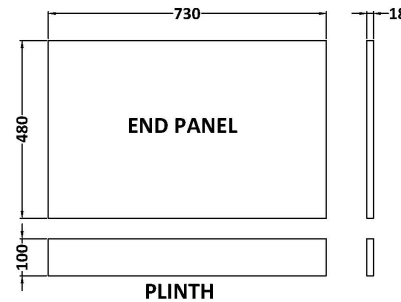

Sales Code: BPR812

Description: 750 End Panel (2 Piece)

Product Dimensions

Height (mm):	560
Width (mm):	730
Depth (mm):	36
Nett Weight (kg):	6.9

Packaging Dimensions

Height (mm):	595
Width (mm):	30
Depth (mm):	775
Gross Weight (kg):	6.9

Packaging Data

Box Colour:	Brown Cardboard Box - Printed
Box Qty:	1
Label Size:	100 x 50
Label Colour:	White Label
Label Qty:	0

Outer Box Dimensions (If Applicable)

Height (mm):	
Width (mm):	
Depth (mm):	
Gross Weight (kg):	
Barcode:	5056462658322

Product Details

Country of Origin:	China
Fitting Instruction:	No
CE & UKCA:	N/A
FSC Certified Materials:	Yes
Colour:	Satin Green
Construction Method:	Screws Only
Construction Type:	Flat-Pack
Cabinet Finish:	Not Applicable
Fascia Finish:	Mdf Painted Matt
Cabinet Thickness (mm):	
Fascia Thickness (mm):	18
Drawer Included:	Not Applicable
Drawer Type:	Not Applicable
No of Shelves:	Not Applicable
Hinge Type:	Not Applicable
Hinge Included:	Not Applicable
Adjustable Legs:	Not Applicable
Fixings Included:	Yes
Handle Style:	Not Applicable
Waste Shroud:	Not Applicable
Handle Included:	Not Applicable
Handle Type:	Not Applicable