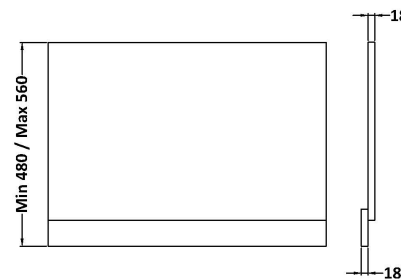

Sales Code: BPR812

Description: 750 End Panel (2 Piece)

Product Dimensions

Height (mm):	560
Width (mm):	730
Depth (mm):	36
Nett Weight (kg):	6.9

Packaging Dimensions

Height (mm):	595
Width (mm):	30
Depth (mm):	775
Gross Weight (kg):	6.9

Packaging Data

Box Colour:	Brown Cardboard Box - Printed
Box Qty:	1
Label Size:	100 x 50
Label Colour:	White Label
Label Qty:	0

Outer Box Dimensions (If Applicable)

Height (mm):	
Width (mm):	
Depth (mm):	
Gross Weight (kg):	
Barcode:	5056462658322

Product Details

Country of Origin:	China
Fitting Instruction:	No
CE & UKCA:	N/A
FSC Certified Materials:	Yes
Colour:	Satin Green
Construction Method:	Screws Only
Construction Type:	Flat-Pack
Cabinet Finish:	Not Applicable
Fascia Finish:	Mdf Painted Matt
Cabinet Thickness (mm):	
Fascia Thickness (mm):	18
Drawer Included:	Not Applicable
Drawer Type:	Not Applicable
No of Shelves:	Not Applicable
Hinge Type:	Not Applicable
Hinge Included:	Not Applicable
Adjustable Legs:	Not Applicable
Fixings Included:	Yes
Handle Style:	Not Applicable
Waste Shroud:	Not Applicable
Handle Included:	Not Applicable
Handle Type:	Not Applicable