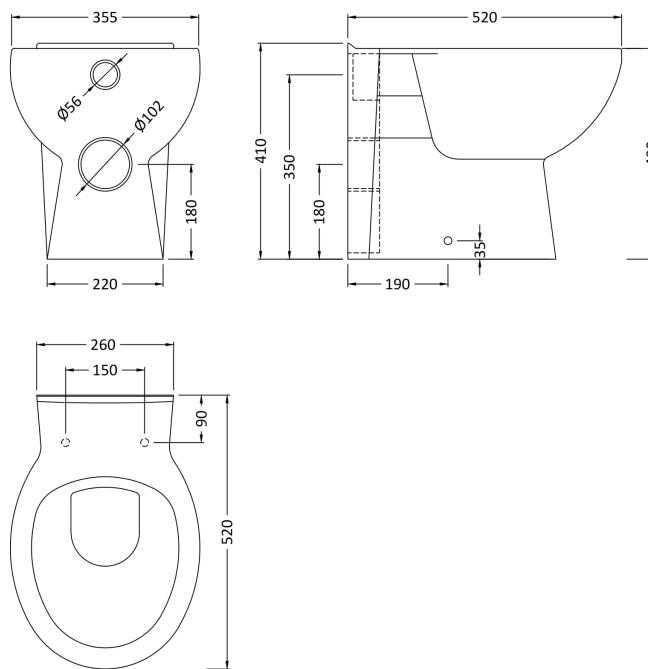

Sales Code: BTW002

Description: Standard Toilet Pan

Product Dimensions

Height (mm):	410
Width (mm):	355
Depth (mm):	520
Nett Weight (kg):	18.5

Packaging Dimensions

Height (mm):	420
Width (mm):	395
Depth (mm):	555
Gross Weight (kg):	19

Packaging Data

Box Colour:	Brown Cardboard Box - Printed
Box Qty:	1
Label Size:	100 x 50
Label Colour:	Not Applicable
Label Qty:	2

Outer Box Dimensions (If Applicable)

Height (mm):	
Width (mm):	
Depth (mm):	
Gross Weight (kg):	
Barcode:	5055369003730

Product Details

Country of Origin:	China
Fitting Instruction:	No
Certification:	CE: Yes WRAS: N/A WRAS No: N/A
Product Material:	Vitreous China
Fixing Supplied:	No

Pans/Bidets:	Trap Style: P Trap	Includes Seat: No
---------------------	--------------------	-------------------

Basins:	Tap Hole: Not Applicable	Chain Stay Hole: Not Applicable
	Template: Not Applicable	Waste Type Req: Not Applicable
	Overflow Inc: Not Applicable	Overflow Cover: Not Applicable
	Inner Bowl Depth (mm): N/A	