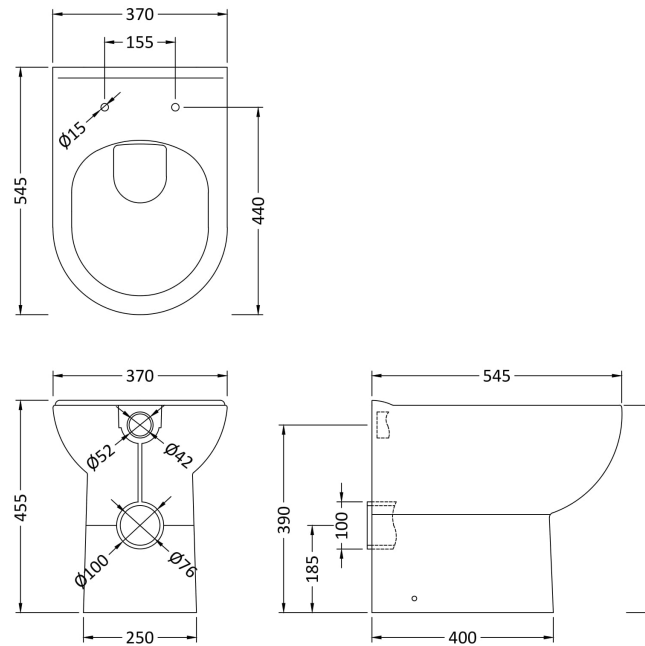

**Sales Code:** BTW006

**Description:** Lawton Comfort Height Back To Wall Pan

**Product Dimensions**

Height (mm):	455
Width (mm):	375
Depth (mm):	545
Nett Weight (kg):	23.6

**Packaging Dimensions**

Height (mm):	490
Width (mm):	400
Depth (mm):	560
Gross Weight (kg):	24

**Packaging Data**

Box Colour:	Brown Cardboard Box - Printed
Box Qty:	1
Label Size:	100 x 50
Label Colour:	Not Applicable
Label Qty:	2

**Outer Box Dimensions (If Applicable)**

Height (mm):	
Width (mm):	
Depth (mm):	
Gross Weight (kg):	
Barcode:	5056211803379

**Product Details**

Country of Origin:	China
Fitting Instruction:	No
Certification: CE & UKCA:	Yes
WRAS:	N/A
WRAS No:	N/A
Product Material:	Vitreous China
Fixing Supplied:	No

<b>Pans/Bidets:</b>	Trap Style: P Trap	Includes Seat: No
---------------------	--------------------	-------------------

<b>Basins:</b>	Tap Hole: Not Applicable	Chain Stay Hole: Not Applicable
	Template: Not Applicable	Waste Type Req: Not Applicable
	Overflow Inc: Not Applicable	Overflow Cover: Not Applicable
	Inner Bowl Depth (mm): N/A	