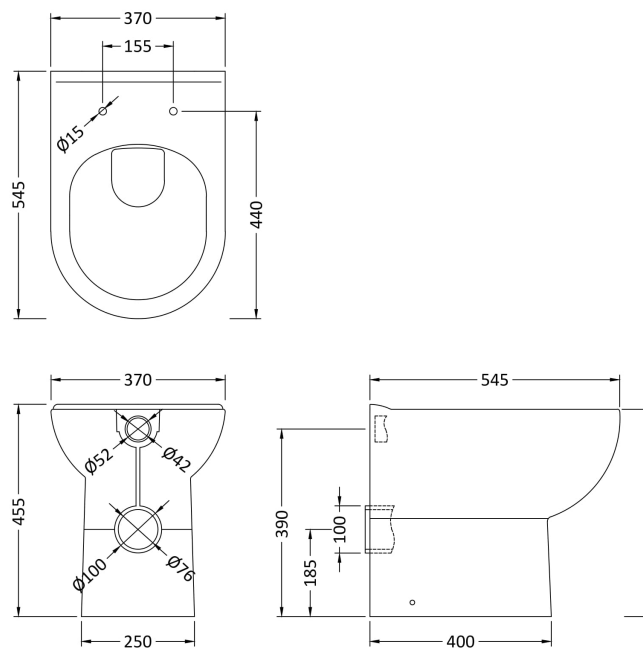

Sales Code: BTW006

Description: Lawton Comfort Height Back To Wall Pan

Product Dimensions

Height (mm):	455
Width (mm):	375
Depth (mm):	545
Nett Weight (kg):	23.6

Packaging Dimensions

Height (mm):	490
Width (mm):	400
Depth (mm):	560
Gross Weight (kg):	24

Packaging Data

Box Colour:	Brown Cardboard Box - Printed
Box Qty:	1
Label Size:	100 x 50
Label Colour:	Not Applicable
Label Qty:	2

Outer Box Dimensions (If Applicable)

Height (mm):	
Width (mm):	
Depth (mm):	
Gross Weight (kg):	
Barcode:	5056211803379

Basins: Tap Hole: Not Applicable Chain Stay Hole: Not Applicable
Template: Not Applicable Waste Type Req: Not Applicable
Overflow Inc: Not Applicable Overflow Cover: Not Applicable
Inner Bowl Depth (mm): N/A