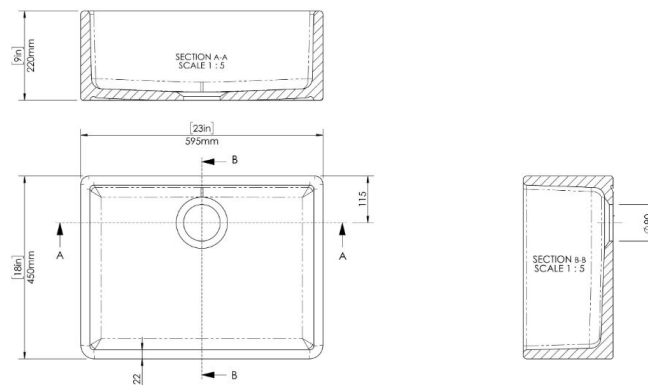

### Product Dimensions

|                   |      |
|-------------------|------|
| Height (mm):      | 220  |
| Width (mm):       | 595  |
| Depth (mm):       | 450  |
| Nett Weight (kg): | 29.5 |

### Packaging Dimensions

|                    |     |
|--------------------|-----|
| Height (mm):       | 237 |
| Width (mm):        | 612 |
| Depth (mm):        | 457 |
| Gross Weight (kg): | 30  |

### Packaging Data

|               |                     |
|---------------|---------------------|
| Box Colour:   | Brown Cardboard Box |
| Box Qty:      | 1                   |
| Label Size:   | 100 x 50            |
| Label Colour: | White Label         |
| Label Qty:    | 2                   |

### Outer Box Dimensions (If Applicable)

|                    |               |
|--------------------|---------------|
| Height (mm):       |               |
| Width (mm):        |               |
| Depth (mm):        |               |
| Gross Weight (kg): |               |
| Barcode:           | 5055275830840 |