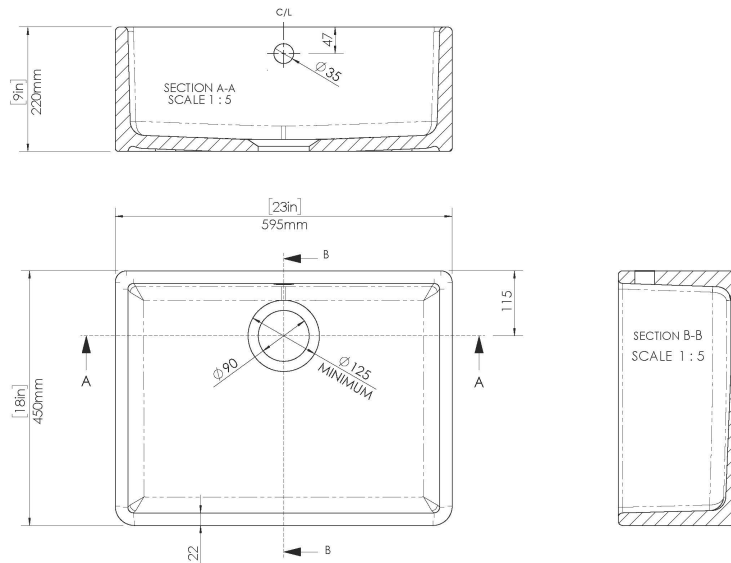

CUSTOMER DATA SHEET - SINKS

SALES CODE: BU10124

DESCRIPTION: Butler Sink C/W Of 595X450x220

PRODUCT DIMENSIONS (mm)		
Height (mm)	Width (mm)	Depth (mm)
220	595	450

PRODUCT DIMENSIONS (inch)		
Height (inch)	Width (inch)	Depth (inch)
9	23	18

INNER BOWL DIMENSIONS (mm)		
Height (mm)	Width (mm)	Depth (mm)
198	551	406

INNER BOWL DIMENSIONS (inch)		
Height (inch)	Width (inch)	Depth (inch)
7.8	21.7	16

PACKAGING DATA			
Packaging Options	Ista - Standard - Suspended	Box Qty	1
UPC/cUPC	Yes	Gross Wgt Kg	29.9
UPC/cUPC Number	311189	Barcode	5055275868461

PRODUCT DETAILS					
Country of Origin	Utd.Arab.Emir.	Number of Bowls	1	Overflow	Yes
Product Material	Fireclay	Flute Size	N/A	Outlet Size	90mm
Colour	White	Rebate Size	N/A	Template	No
Waste Type Req'd	90mm Strainer Waste	Care Guide	Yes	Extras	N/A