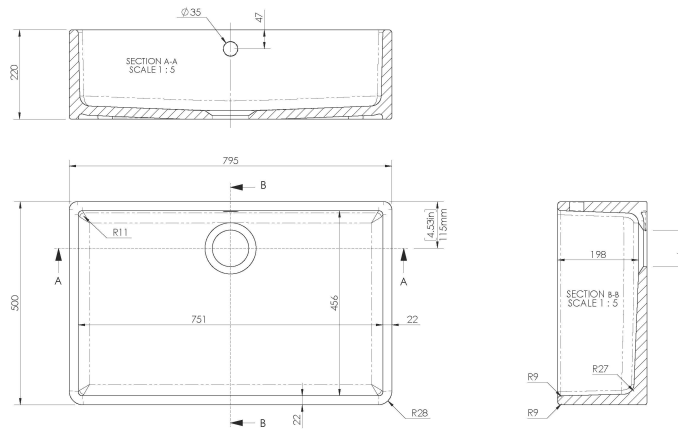

Sales Code: BU10132

Description: Butler Sink C/W Of 795X500x220

**Product Dimensions**

Height (mm):	220
Width (mm):	795
Depth (mm):	500
Nett Weight (kg):	40.5

**Packaging Dimensions**

Height (mm):	237
Width (mm):	814
Depth (mm):	507
Gross Weight (kg):	41

**Packaging Data**

Box Colour:	Brown Cardboard Box
Box Qty:	1
Label Size:	100 x 50
Label Colour:	White Label
Label Qty:	2

**Outer Box Dimensions (If Applicable)**

Height (mm):	
Width (mm):	
Depth (mm):	
Gross Weight (kg):	
Barcode:	5056462649313

**Product Details**

Country of Origin:	Utd.Arab.Emir.	
Fitting Instruction:	No	
Certification: CE & UKCA:	WRAS:	WRAS No:
Product Material:		
Fixing Supplied:		

**Pans/Bidets:** Trap Style: Includes Seat:

**Seats:** Seat Type: Material:  
 Function: Hinge Type:  
 Hinge Material:

**Cisterns:** Operating Type: Fittings:  
 Lever Type:

**Basins:** Tap Hole: Chain Stay Hole:  
 Template: Waste Type Req:  
 Overflow Inc: Overflow Cover:  
 Inner Bowl Depth (mm): 198