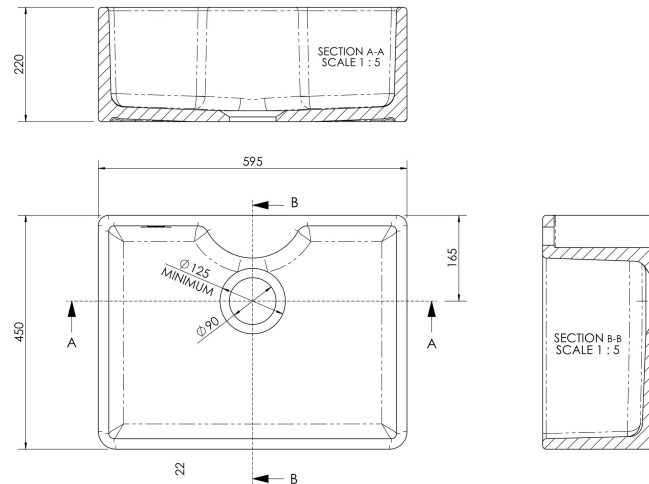

Sales Code: BU12024

Description: Butler Sink C/W TI 595X450x220

Product Dimensions

Height (mm):	220
Width (mm):	595
Depth (mm):	450
Nett Weight (kg):	30.5

Packaging Dimensions

Height (mm):	237
Width (mm):	612
Depth (mm):	457
Gross Weight (kg):	31

Packaging Data

Box Colour:	Brown Cardboard Box
Box Qty:	1
Label Size:	100 x 50
Label Colour:	White Label
Label Qty:	2

Outer Box Dimensions (If Applicable)

Height (mm):	
Width (mm):	
Depth (mm):	
Gross Weight (kg):	
Barcode:	5055275830857

Product Details

Country of Origin:	Utd.Arab.Emir.	
Fitting Instruction:	No	
Certification: CE & UKCA:	WRAS:	WRAS No:
Product Material:		
Fixing Supplied:		

Pans/Bidets: Trap Style: Includes Seat:

Seats: Seat Type: Material:
Function: Hinge Type:
Hinge Material:

Cisterns: Operating Type: Fittings:
Lever Type:

Basins: Tap Hole: Chain Stay Hole:
Template: Waste Type Req:
Overflow Inc: Overflow Cover:
Inner Bowl Depth (mm): 198