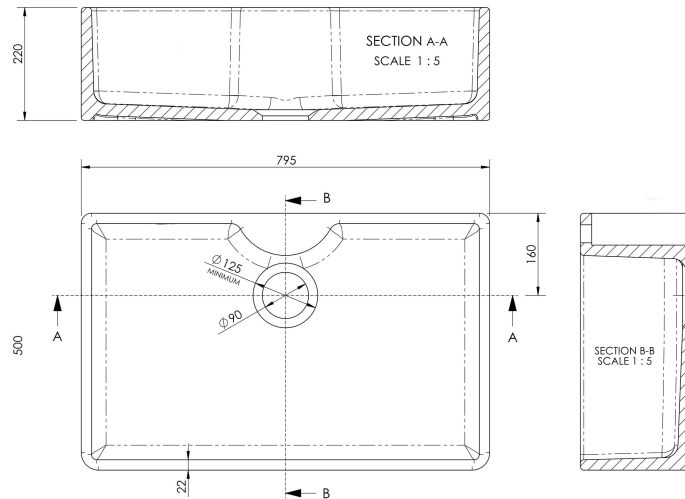

Sales Code: BU12032

Description: Butler Sink C/W TI 795X500x220

Product Dimensions

Height (mm):	220
Width (mm):	795
Depth (mm):	500
Nett Weight (kg):	40.5

Packaging Dimensions

Height (mm):	237
Width (mm):	814
Depth (mm):	507
Gross Weight (kg):	41

Packaging Data

Box Colour:	Brown Cardboard Box
Box Qty:	1
Label Size:	100 x 50
Label Colour:	White Label
Label Qty:	2

Outer Box Dimensions (If Applicable)

Height (mm):	
Width (mm):	
Depth (mm):	
Gross Weight (kg):	
Barcode:	5055275830864

Product Details

Country of Origin:	Utd.Arab.Emir.	
Fitting Instruction:	No	
Certification: CE & UKCA:	WRAS:	WRAS No:
Product Material:		
Fixing Supplied:		

Pans/Bidets: Trap Style: Includes Seat:

Seats: Seat Type: Material:
Function: Hinge Type:
Hinge Material:

Cisterns: Operating Type: Fittings:
Lever Type:

Basins: Tap Hole: Chain Stay Hole:
Template: Waste Type Req:
Overflow Inc: Overflow Cover:
Inner Bowl Depth (mm): 198