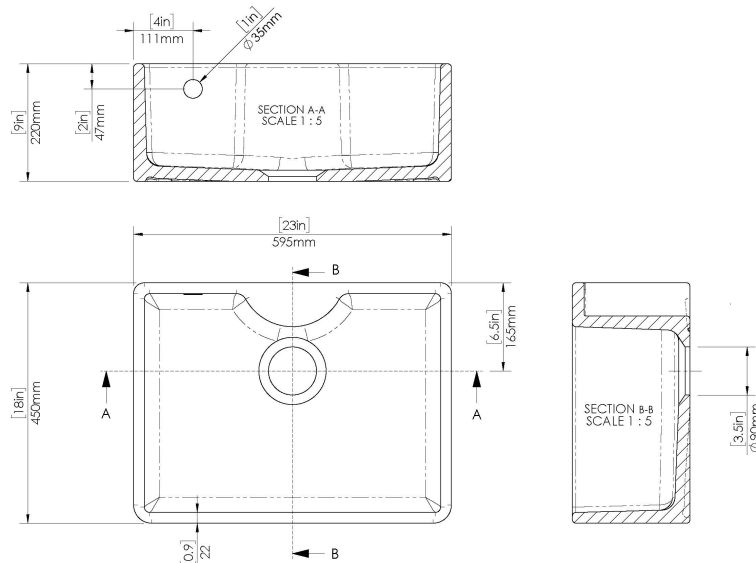

CUSTOMER DATA SHEET - SINKS

SALES CODE: BU12124

DESCRIPTION: Butler Sink C/W Of & Tl 595X450x220

PRODUCT DIMENSIONS (mm)		
Height (mm)	Width (mm)	Depth (mm)
220	595	450

PRODUCT DIMENSIONS (inch)		
Height (inch)	Width (inch)	Depth (inch)
9	23	18

INNER BOWL DIMENSIONS (mm)		
Height (mm)	Width (mm)	Depth (mm)
198	551	406

INNER BOWL DIMENSIONS (inch)		
Height (inch)	Width (inch)	Depth (inch)
7.8	21.7	16

PACKAGING DATA			
Packaging Options	Ista - Standard - Suspended	Box Qty	1
UPC/cUPC	Yes	Gross Wgt Kg	29.6
UPC/cUPC Number	311189	Barcode	5055275868485

PRODUCT DETAILS					
Country of Origin	Utd.Arab.Emir.	Number of Bowls	1	Overflow	Yes
Product Material	Fireclay	Flute Size	N/A	Outlet Size	90 mm
Colour	White	Rebate Size	N/A	Template	No
Waste Type Req'd	90mm Strainer Waste	Care Guide	Yes	Extras	N/A