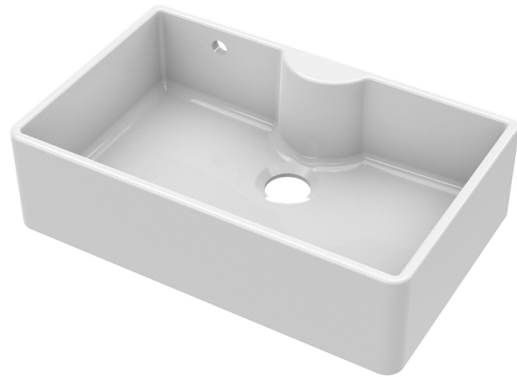

Sales Code: BU12132

Description: Butler Sink C/W Of & Tl 795X500x220

Product Dimensions

Height (mm):	220
Width (mm):	795
Depth (mm):	500
Nett Weight (kg):	40.5

Packaging Dimensions

Height (mm):	237
Width (mm):	814
Depth (mm):	507
Gross Weight (kg):	41

Packaging Data

Box Colour:	Brown Cardboard Box
Box Qty:	1
Label Size:	100 x 50
Label Colour:	White Label
Label Qty:	2

Outer Box Dimensions (If Applicable)

Height (mm):	
Width (mm):	
Depth (mm):	
Gross Weight (kg):	
Barcode:	5055275868515

Product Details

Country of Origin:	Utd.Arab.Emir.
Fitting Instruction:	No
Certification: CE & UKCA:	WRAS: WRAS No:
Product Material:	
Fixing Supplied:	

Pans/Bidets: Trap Style: Includes Seat:

Seats: Seat Type: Material:
Function: Hinge Type:
Hinge Material:

Cisterns: Operating Type: Fittings:
Lever Type:

Basins: Tap Hole: Chain Stay Hole:
Template: Waste Type Req:
Overflow Inc: Overflow Cover:
Inner Bowl Depth (mm): 198