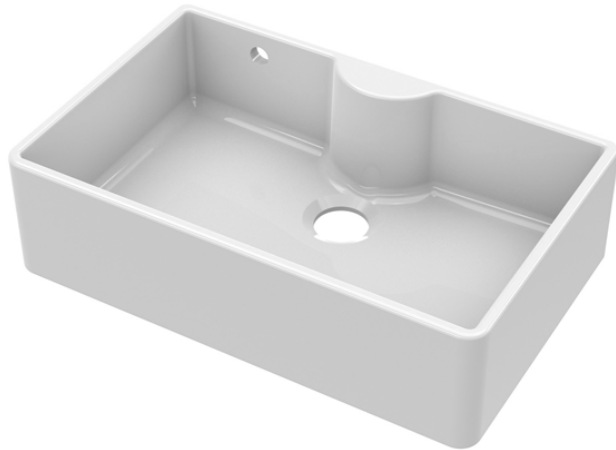

Sales Code: BU12132

Description: Butler Sink C/W Of & Tl 795X500x220

### Product Dimensions

Height (mm):	220
Width (mm):	795
Depth (mm):	500
Nett Weight (kg):	40.5

### Packaging Dimensions

Height (mm):	237
Width (mm):	814
Depth (mm):	507
Gross Weight (kg):	41

### Packaging Data

Box Colour:	Brown Cardboard Box
Box Qty:	1
Label Size:	100 x 50
Label Colour:	White Label
Label Qty:	2