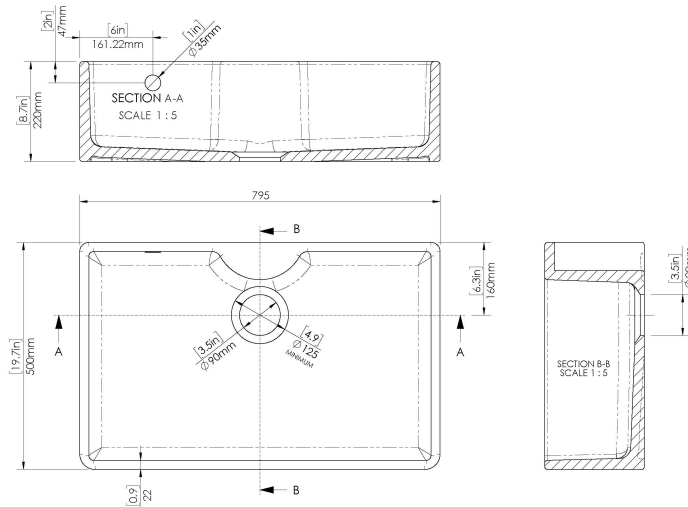

### Product Dimensions

Height (mm):	220
Width (mm):	795
Depth (mm):	500
Nett Weight (kg):	40.5

### Packaging Dimensions

Height (mm):	237
Width (mm):	814
Depth (mm):	507
Gross Weight (kg):	41

### Packaging Data

Box Colour:	Brown Cardboard Box
Box Qty:	1
Label Size:	100 x 50
Label Colour:	White Label
Label Qty:	2

### Outer Box Dimensions (If Applicable)

Height (mm):	
Width (mm):	
Depth (mm):	
Gross Weight (kg):	
Barcode:	5055275868515