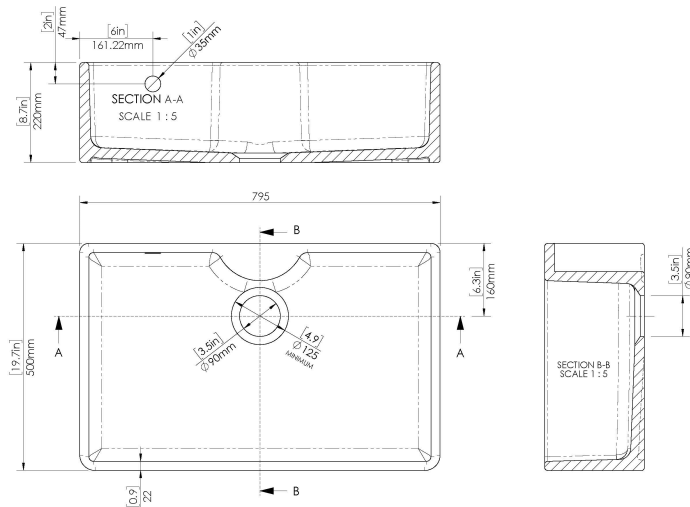

Sales Code: BU12132

Description: Butler Sink C/W Of & Tl 795X500x220

Product Dimensions

Height (mm):	220
Width (mm):	795
Depth (mm):	500
Nett Weight (kg):	40.5

Packaging Dimensions

Height (mm):	237
Width (mm):	814
Depth (mm):	507
Gross Weight (kg):	41

Packaging Data

Box Colour:	Brown Cardboard Box
Box Qty:	1
Label Size:	100 x 50
Label Colour:	White Label
Label Qty:	2

Outer Box Dimensions (If Applicable)

Height (mm):	
Width (mm):	
Depth (mm):	
Gross Weight (kg):	
Barcode:	5055275868515

Product Details

Country of Origin:	Utd.Arab.Emir.
Fitting Instruction:	No
Certification: CE & UKCA:	WRAS: WRAS No:
Product Material:	
Fixing Supplied:	

Pans/Bidets: Trap Style: Includes Seat:

Seats: Seat Type: Material:
Function: Hinge Type:
Hinge Material:

Cisterns: Operating Type: Fittings:
Lever Type:

Basins: Tap Hole: Chain Stay Hole:
Template: Waste Type Req:
Overflow Inc: Overflow Cover:
Inner Bowl Depth (mm): 198