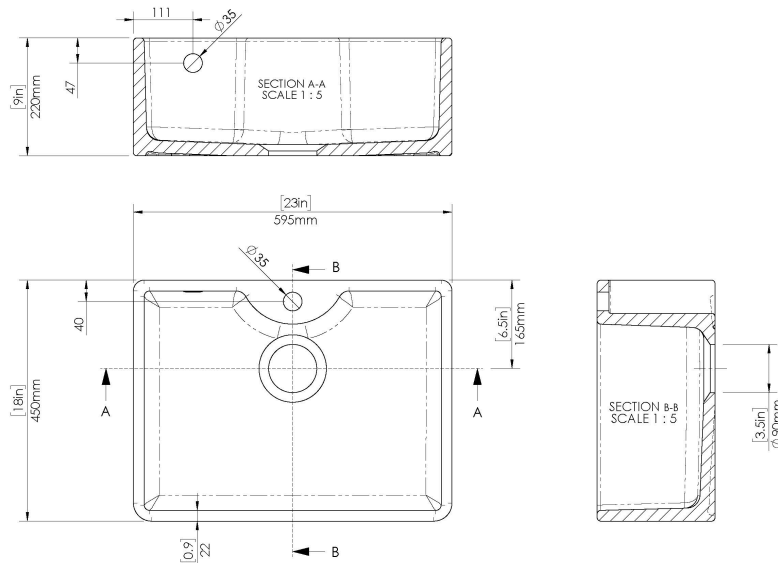

CUSTOMER DATA SHEET - SINKS

SALES CODE: BU13124

DESCRIPTION: Butler Sink C/W Of & Tl 595X450x220

PRODUCT DIMENSIONS (mm)		
Height (mm)	Width (mm)	Depth (mm)
220	595	450

PRODUCT DIMENSIONS (inch)		
Height (inch)	Width (inch)	Depth (inch)
9	23	18

INNER BOWL DIMENSIONS (mm)		
Height (mm)	Width (mm)	Depth (mm)
198	551	406

INNER BOWL DIMENSIONS (inch)		
Height (inch)	Width (inch)	Depth (inch)
7.8	21.7	16

PACKAGING DATA			
Packaging Options	Ista - Standard - Suspended	Box Qty	1
UPC/cUPC	Yes	Gross Wgt Kg	31
UPC/cUPC Number	311189	Barcode	5055275868492

PRODUCT DETAILS					
Country of Origin	Utd.Arab.Emir.	Number of Bowls	1	Overflow	Yes
Product Material	Fireclay	Flute Size	N/A	Outlet Size	90 mm
Colour	White	Rebate Size	N/A	Template	No
Waste Type Req'd	90mm Strainer Waste	Care Guide	Yes	Extras	N/A