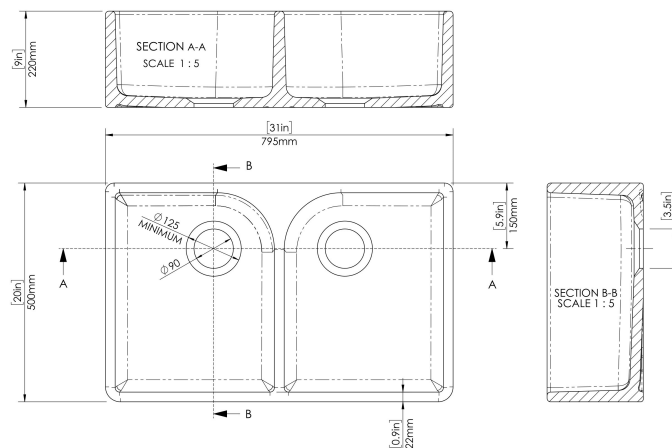

### Product Dimensions

Height (mm):	220
Width (mm):	795
Depth (mm):	500
Nett Weight (kg):	45.5

### Packaging Dimensions

Height (mm):	237
Width (mm):	814
Depth (mm):	507
Gross Weight (kg):	46

### Packaging Data

Box Colour:	Brown Cardboard Box
Box Qty:	1
Label Size:	100 x 50
Label Colour:	White Label
Label Qty:	2

### Outer Box Dimensions (If Applicable)

Height (mm):	
Width (mm):	
Depth (mm):	
Gross Weight (kg):	
Barcode:	5056678435199