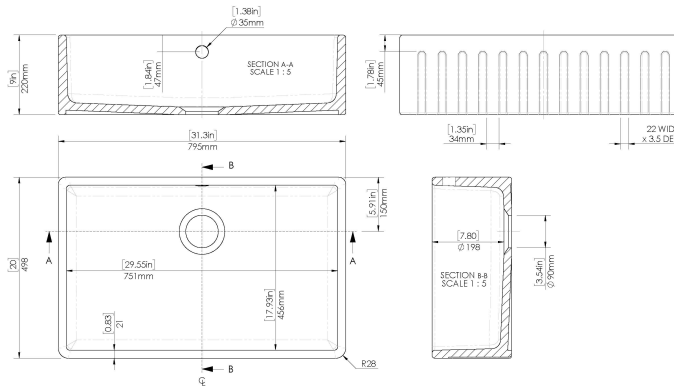

Sales Code: BUF10132

Description: Butler Sink Fluted C/W Of 795X500x220

Product Dimensions

Height (mm):	220
Width (mm):	795
Depth (mm):	500
Nett Weight (kg):	42.5

Packaging Dimensions

Height (mm):	250
Width (mm):	820
Depth (mm):	515
Gross Weight (kg):	43

Packaging Data

Box Colour:	Brown Cardboard Box
Box Qty:	1
Label Size:	100 x 50
Label Colour:	White Label
Label Qty:	2

Outer Box Dimensions (If Applicable)

Height (mm):	
Width (mm):	
Depth (mm):	
Gross Weight (kg):	
Barcode:	5056678435526

Product Details

Country of Origin:	Utd.Arab.Emir.
Fitting Instruction:	No
Certification: CE & UKCA:	WRAS: WRAS No:
Product Material:	
Fixing Supplied:	

Pans/Bidets: Trap Style: Includes Seat:

Seats: Seat Type: Material:
Function: Hinge Type:
Hinge Material:

Cisterns: Operating Type: Fittings:
Lever Type:

Basins: Tap Hole: Chain Stay Hole:
Template: Waste Type Req:
Overflow Inc: Overflow Cover:
Inner Bowl Depth (mm): 198