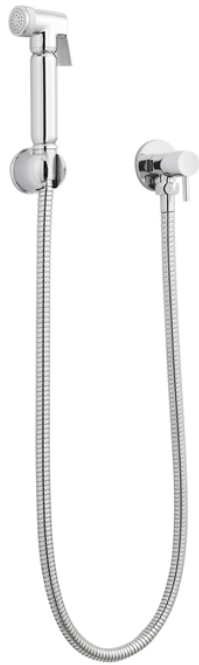

Sales Code: BW001

Description: Douche Spray Kit (Manual)

### Product Dimensions

Length (mm):	
Width (mm):	25
Height (mm):	25
Depth (mm):	130
Nett Weight (kg):	0.58

### Packaging Dimensions

Length (mm):	160
Width (mm):	140
Height (mm):	70
Gross Weight (kg):	0.58

### Product Details

Country of Origin:	China
Fitting Instruction:	No
Product Material:	Brass/ABS
Mount Type:	Wall, Surface
Outlet Elbow Supplied:	Yes
Easy Clean:	Not Applicable
Head Included:	No
Handset Included:	Yes
Body Jets Included:	No
No of Body Jets:	Not Applicable
Operating Pressure (bar):	0.1
Valve/Cartridge Type:	1/4 Turn Ceramic Disc, Rise & Fall
Flow Rates (L/min):	0.1 bar: N/A 0.5 bar: N/A 1 bar: N/A 2 bar: N/A 3 bar: N/A
TMV2 Approved:	No Approval No: N/A
TMV3 Approved:	No Approval No: N/A
WRAS Approved:	No Approval No: N/A
Head Function:	Not Applicable
Handset Function:	Single Setting
Body Jet Info:	Not Applicable
Pipe Size:	15 mm
Pipe Centres:	N/A
Colour/Finish:	Chrome
Hose Included:	Not Applicable
No. of Outlets:	N/A