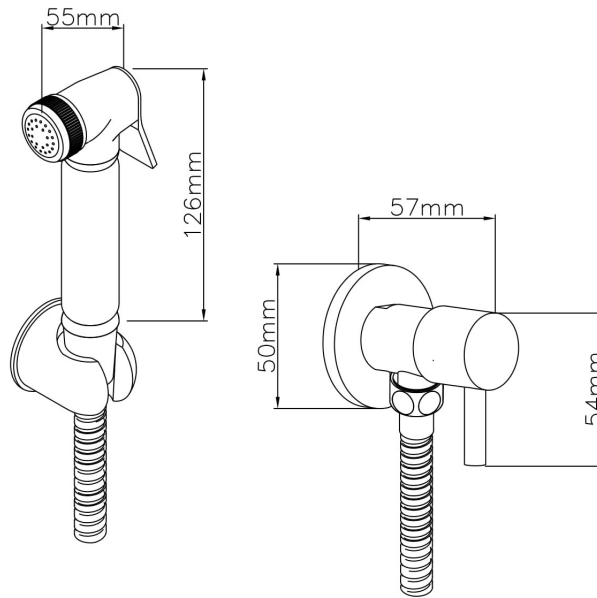

### Product Dimensions

Length (mm):	
Width (mm):	25
Height (mm):	25
Depth (mm):	130
Nett Weight (kg):	0.58

### Packaging Dimensions

Length (mm):	160
Width (mm):	140
Height (mm):	70
Gross Weight (kg):	0.58

### Outer Box Dimensions (If Applicable)

Length (mm):	
Width (mm):	
Height (mm):	
Depth (mm):	
Gross Weight (kg):	12
Barcode:	5055369049127

### Product Details

Country of Origin:	China
Fitting Instruction:	No
Product Material:	Brass/ABS
Mount Type:	Wall, Surface
Outlet Elbow Supplied:	Yes
Easy Clean:	Not Applicable
Head Included:	No
Handset Included:	Yes
Body Jets Included:	No
No of Body Jets:	Not Applicable
Operating Pressure (bar):	0.1
Valve/Cartridge Type:	1/4 Turn Ceramic Disc, Rise & Fall
Flow Rates (L/min):	0.1 bar: N/A 0.5 bar: N/A 1 bar: N/A 2 bar: N/A 3 bar: N/A
TMV2 Approved:	No Approval No: N/A
TMV3 Approved:	No Approval No: N/A
WRAS Approved:	No Approval No: N/A
Head Function:	Not Applicable
Handset Function:	Single Setting
Body Jet Info:	Not Applicable
Pipe Size:	15 mm
Pipe Centres:	N/A
Colour/Finish:	Chrome
Hose Included:	Not Applicable
No. of Outlets:	N/A