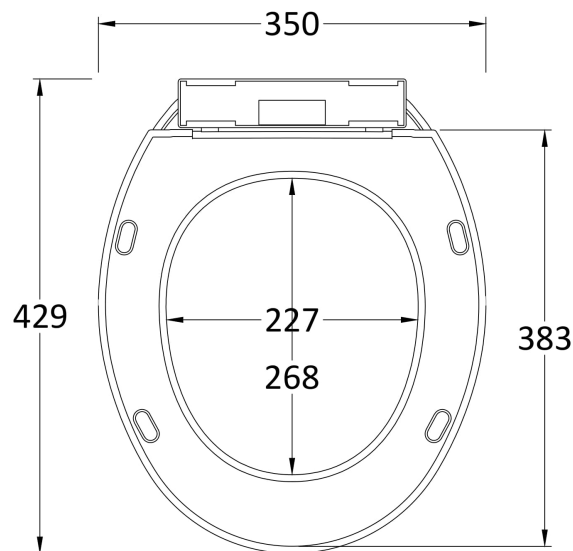

Outer Box Dimensions (If Applicable)

Height (mm):	
Width (mm):	
Depth (mm):	
Gross Weight (kg):	
Barcode:	5055369043194

Product Details

Country of Origin:	China
Fitting Instruction:	No
Certification: CE & UKCA:	WRAS: Yes WRAS No: N/A
Product Material:	Vitreous China
Fixing Supplied:	No

Sales Code: NCS880

Description: Toilet Pan C/C (Excluding Seat)

Product Dimensions

Height (mm):	450
Width (mm):	353
Depth (mm):	690
Nett Weight (kg):	20.42

Packaging Dimensions

Height (mm):	335
Width (mm):	700
Depth (mm):	450
Gross Weight (kg):	21.5

Product Details

Country of Origin:	China
Fitting Instruction:	No
Certification: CE & UKCA:	N/A
WRAS:	N/A
WRAS No:	N/A
Product Material:	Vitreous China
Fixing Supplied:	No

Pans/Bidets: Trap Style: P Trap Includes Seat: No

Sales Code: NTS010

Description: Standard Round Seat, Sc, Bottom Fix

Product Dimensions

Length (mm):	429
Width (mm):	350
Height (mm):	48
Nett Weight (kg):	1.2

Packaging Dimensions

Length (mm):	440
Width (mm):	350
Height (mm):	70
Gross Weight (kg):	1.42