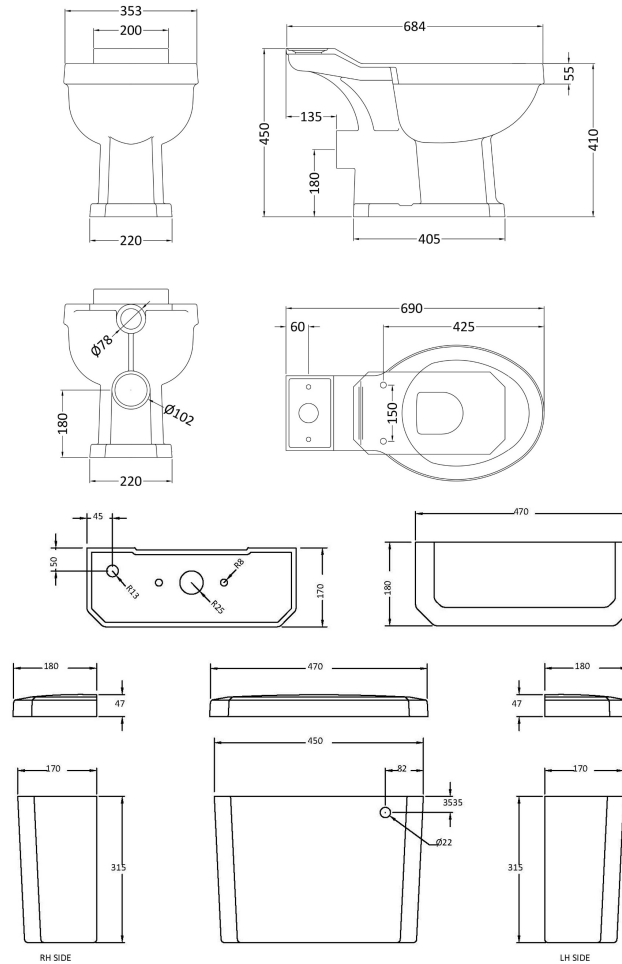

Sales Code: Cct003

Description: Carlton C/C Pan, Cistern & Seat

Packaging Details

Barcode: 5056211804888

Sales Code: NCS881A

Description: Toilet Cistern A Chrome Lever & Fttg

Product Dimensions

Height (mm):	362
Width (mm):	470
Depth (mm):	180
Nett Weight (kg):	13.62

Packaging Dimensions

Height (mm):	380
Width (mm):	515
Depth (mm):	200
Gross Weight (kg):	15

Packaging Data

Box Colour:	Brown Cardboard Box
Box Qty:	1
Label Size:	100 x 50
Label Colour:	White Label
Label Qty:	2

Outer Box Dimensions (If Applicable)

Height (mm):	
Width (mm):	
Depth (mm):	
Gross Weight (kg):	
Barcode:	5055369043194

Product Details

Country of Origin:	China
Fitting Instruction:	No
Certification: CE & UKCA:	WRAS: Yes WRAS No: N/A
Product Material:	Vitreous China
Fixing Supplied:	No

Sales Code: NCS880

Description: Toilet Pan C/C (Excluding Seat)

Product Dimensions

Height (mm):	450
Width (mm):	353
Depth (mm):	690
Nett Weight (kg):	20.42

Packaging Dimensions

Height (mm):	335
Width (mm):	700
Depth (mm):	450
Gross Weight (kg):	21.5