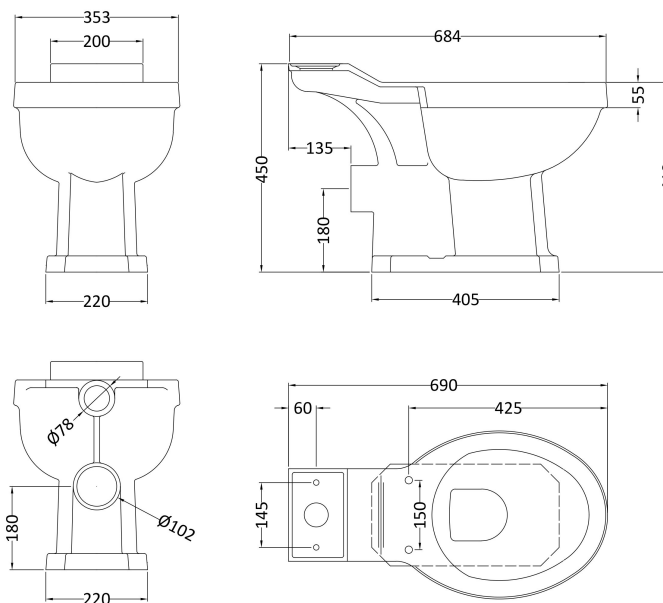

Sales Code: Cct003

Description: Carlton C/C Pan, Cistern & Seat

Packaging Details

Barcode: 5056211804888

Sales Code: NCS881A

Description: Toilet Cistern A Chrome Lever & Fttg

Product Dimensions

Height (mm):	362
Width (mm):	470
Depth (mm):	180
Nett Weight (kg):	13.62

Packaging Dimensions

Height (mm):	380
Width (mm):	515
Depth (mm):	200
Gross Weight (kg):	15

Packaging Data

Box Colour:	Brown Cardboard Box
Box Qty:	1
Label Size:	100 x 50
Label Colour:	White Label
Label Qty:	2

Outer Box Dimensions (If Applicable)

Height (mm):	
Width (mm):	
Depth (mm):	
Gross Weight (kg):	
Barcode:	5055369043194

Product Details

Country of Origin:	China
Fitting Instruction:	No
Certification: CE & UKCA:	WRAS: Yes WRAS No: N/A
Product Material:	Vitreous China
Fixing Supplied:	No

Sales Code: NCS880

Description: Toilet Pan C/C (Excluding Seat)

Product Dimensions

Height (mm):	450
Width (mm):	353
Depth (mm):	690
Nett Weight (kg):	20.42

Packaging Dimensions

Height (mm):	335
Width (mm):	700
Depth (mm):	450
Gross Weight (kg):	21.5