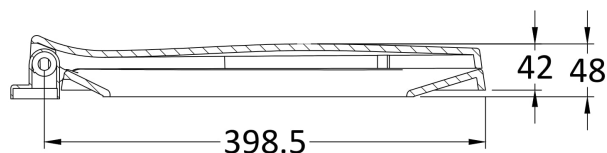

Sales Code: NTS010

Description: Standard Round Seat, Sc, Bottom Fix

Product Dimensions

Length (mm):	429
Width (mm):	350
Height (mm):	48
Nett Weight (kg):	1.2

Packaging Dimensions

Length (mm):	440
Width (mm):	350
Height (mm):	70
Gross Weight (kg):	1.42

Packaging Data

Box Colour:	White Cardboard Box - Printed
Box Qty:	1
Label Size:	100 x 50
Label Colour:	Not Applicable
Label Qty:	

Outer Box Dimensions (If Applicable)

Length (mm):	480
Width (mm):	330
Height (mm):	400
Gross Weight (kg):	14
Barcode:	5055369001446

Product Details

Country of Origin:	China
Fitting Instruction:	No
CE & UKCA:	Not Applicable
Product Material:	Polypropylene
Seat Type:	Round
Seat Function:	Soft Close
Hinge Centres (Min):	120
Hinge Centres (Max):	180
Hinge Material:	Polypropylene
Colour/Finish:	White
Fixing Method:	Bottom Fix