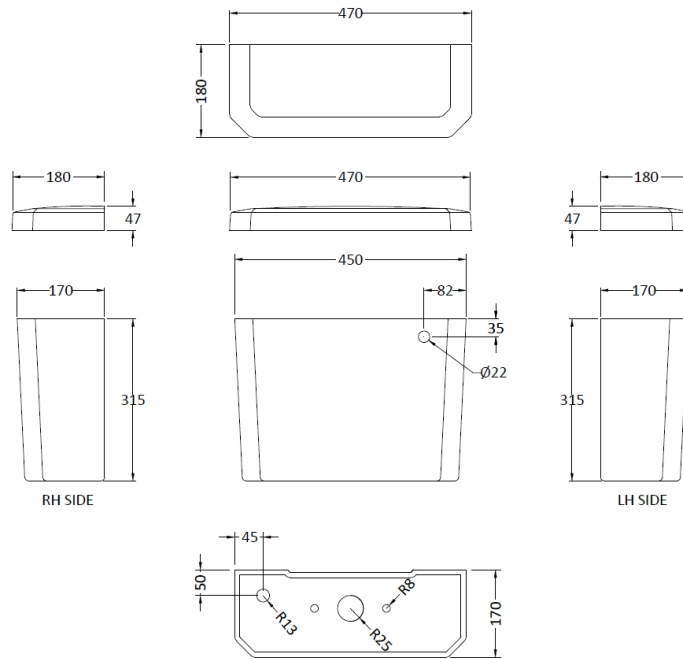

Sales Code: Cct003

Description: Carlton C/C Pan, Cistern & Seat

Packaging Details

Barcode: 5056211804888

Sales Code: NCS881A

Description: Toilet Cistern A Chrome Lever & Fttg

Product Dimensions

Height (mm):	362
Width (mm):	470
Depth (mm):	180
Nett Weight (kg):	13.62

Packaging Dimensions

Height (mm):	380
Width (mm):	515
Depth (mm):	200
Gross Weight (kg):	15

Packaging Data

Box Colour:	Brown Cardboard Box
Box Qty:	1
Label Size:	100 x 50
Label Colour:	White Label
Label Qty:	2

Outer Box Dimensions (If Applicable)

Height (mm):	
Width (mm):	
Depth (mm):	
Gross Weight (kg):	
Barcode:	5055369043194

Product Details

Country of Origin:	China
Fitting Instruction:	No
Certification: CE & UKCA:	WRAS: Yes WRAS No: N/A
Product Material:	Vitreous China
Fixing Supplied:	No

Sales Code: NCS880

Description: Toilet Pan C/C (Excluding Seat)

Product Dimensions

Height (mm):	450
Width (mm):	353
Depth (mm):	690
Nett Weight (kg):	20.42

Packaging Dimensions

Height (mm):	335
Width (mm):	700
Depth (mm):	450
Gross Weight (kg):	21.5