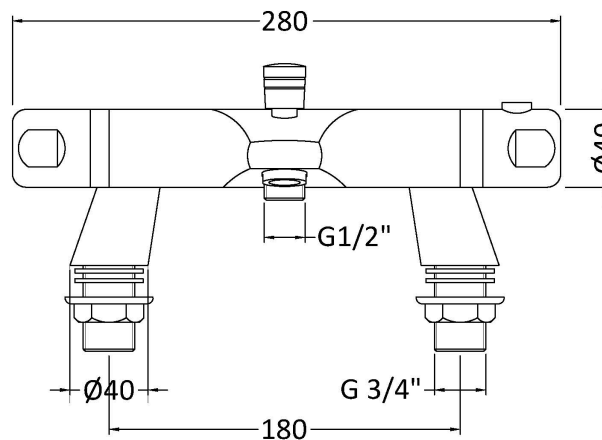

### Product Dimensions

Height (mm):	40
Width (mm):	280
Depth (mm):	162
Length (mm):	
Nett Weight (kg):	1.8

### Packaging Dimensions

Height (mm):	75
Width (mm):	310
Depth (mm):	150
Gross Weight (kg):	2

### Outer Box Dimensions (If Applicable)

Height (mm):	340
Width (mm):	300
Depth (mm):	420
Length (mm):	
Gross Weight (kg):	16
Barcode:	5055146130581

Flow Rates: (Litres Per Min)	0.1 bar: 3	0.5 bar: 8	1 bar: 12	2 bar: 17	3 bar: 21
Pipe Size:	22 mm (3/4" Bsp)				
Pipe Centres:	180 mm				