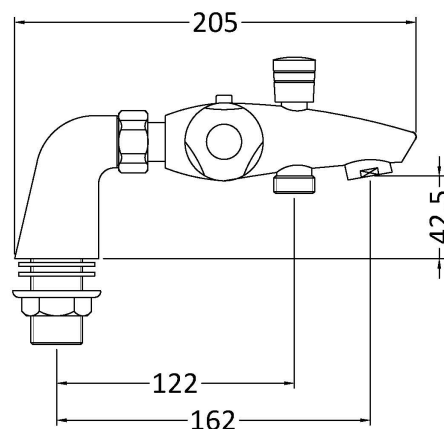

### Product Dimensions

Height (mm):	40
Width (mm):	280
Depth (mm):	162
Length (mm):	
Nett Weight (kg):	1.8

### Packaging Dimensions

Height (mm):	75
Width (mm):	310
Depth (mm):	150
Gross Weight (kg):	2

### Outer Box Dimensions (If Applicable)

Height (mm):	340
Width (mm):	300
Depth (mm):	420
Length (mm):	
Gross Weight (kg):	16
Barcode:	5055146130581

Flow Rates: (Litres Per Min)	0.1 bar: 3	0.5 bar: 8	1 bar: 12	2 bar: 17	3 bar: 21
Pipe Size:	22 mm (3/4" Bsp)				
Pipe Centres:	180 mm				