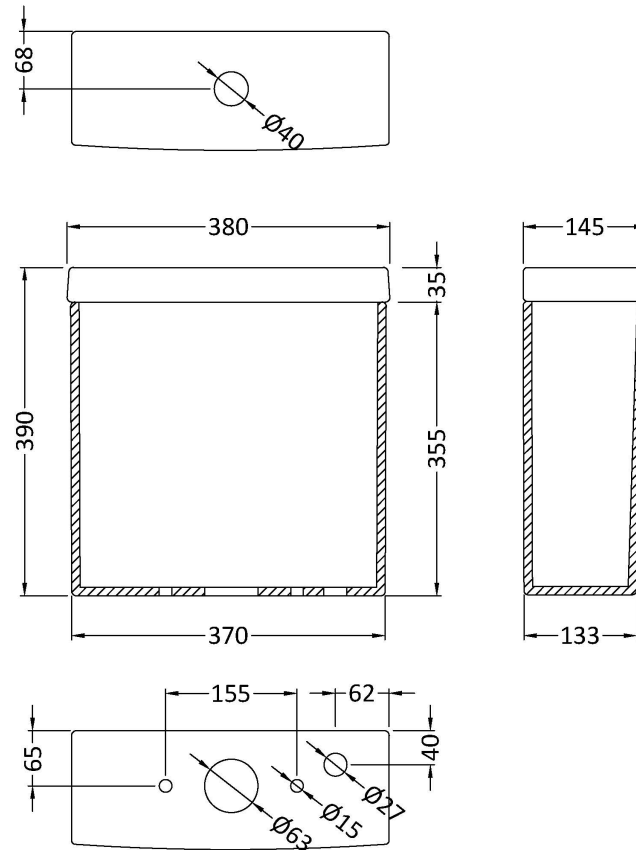

Sales Code: Chm003

Description: Harmony Pan & Cistern

Packaging Details

Barcode: 5055275814192

Sales Code: NCH601

Description: Harmony Cistern & Fittings

Product Dimensions

Height (mm):	390
Width (mm):	380
Depth (mm):	145
Nett Weight (kg):	13.5

Packaging Dimensions

Height (mm):	410
Width (mm):	425
Depth (mm):	170
Gross Weight (kg):	13.7

Packaging Data

Box Colour:	Brown Cardboard Box
Box Qty:	1
Label Size:	100 x 50
Label Colour:	White Label
Label Qty:	2

Outer Box Dimensions (If Applicable)

Height (mm):	
Width (mm):	
Depth (mm):	
Gross Weight (kg):	
Barcode:	5055275827123

Product Details

Country of Origin:	China
Fitting Instruction:	No
Certification: CE & UKCA: No	WRAS: No WRAS No: N/A
Product Material:	Vitreous China
Fixing Supplied:	No

Sales Code: NCH600B

Description: Harmony Pan Without Seat

Product Dimensions

Height (mm):	407
Width (mm):	370
Depth (mm):	625
Nett Weight (kg):	25.5

Packaging Dimensions

Height (mm):	445
Width (mm):	400
Depth (mm):	650
Gross Weight (kg):	26