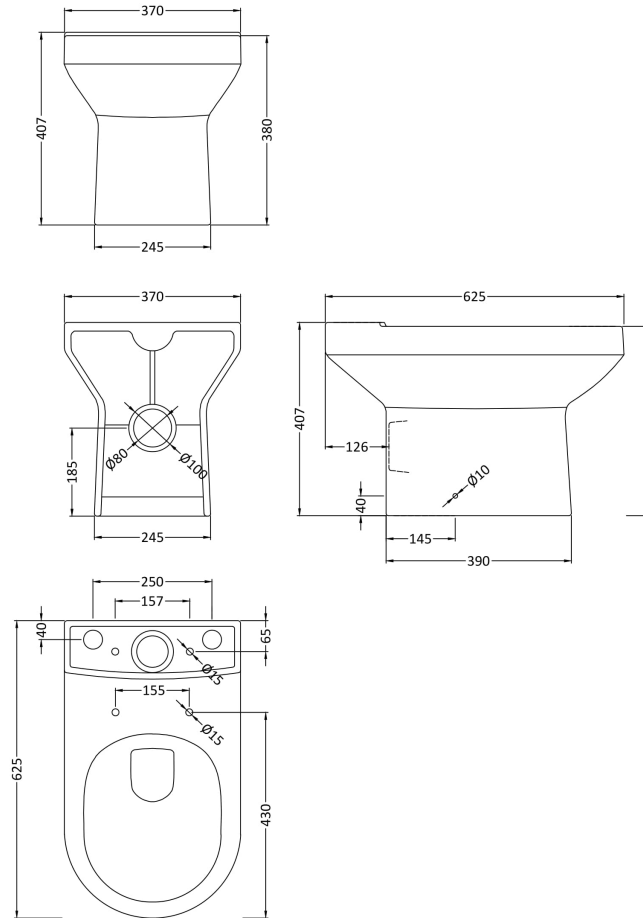

Sales Code: Chm003

Description: Harmony Pan & Cistern

Packaging Details

Barcode: 5055275814192

Sales Code: NCH601

Description: Harmony Cistern & Fittings

Product Dimensions

Height (mm):	390
Width (mm):	380
Depth (mm):	145
Nett Weight (kg):	13.5

Packaging Dimensions

Height (mm):	410
Width (mm):	425
Depth (mm):	170
Gross Weight (kg):	13.7

Packaging Data

Box Colour:	Brown Cardboard Box
Box Qty:	1
Label Size:	100 x 50
Label Colour:	White Label
Label Qty:	2

Outer Box Dimensions (If Applicable)

Height (mm):	
Width (mm):	
Depth (mm):	
Gross Weight (kg):	
Barcode:	5055275827123

Product Details

Country of Origin:	China
Fitting Instruction:	No
Certification: CE & UKCA: No	WRAS: No WRAS No: N/A
Product Material:	Vitreous China
Fixing Supplied:	No

Sales Code: NCH600B

Description: Harmony Pan Without Seat

Product Dimensions

Height (mm):	407
Width (mm):	370
Depth (mm):	625
Nett Weight (kg):	25.5

Packaging Dimensions

Height (mm):	445
Width (mm):	400
Depth (mm):	650
Gross Weight (kg):	26