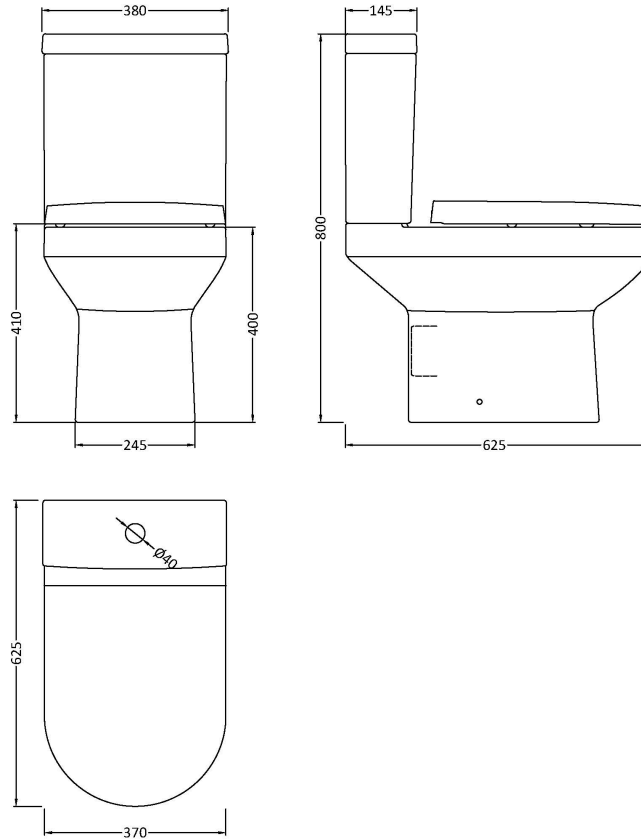

Sales Code: Chm003

Description: Harmony Pan & Cistern

Packaging Details

Barcode: 5055275814192

Sales Code: NCH601

Description: Harmony Cistern & Fittings

Product Dimensions

Height (mm):	390
Width (mm):	380
Depth (mm):	145
Nett Weight (kg):	13.5

Packaging Dimensions

Height (mm):	410
Width (mm):	425
Depth (mm):	170
Gross Weight (kg):	13.7

Packaging Data

Box Colour:	Brown Cardboard Box
Box Qty:	1
Label Size:	100 x 50
Label Colour:	White Label
Label Qty:	2

Outer Box Dimensions (If Applicable)

Height (mm):	
Width (mm):	
Depth (mm):	
Gross Weight (kg):	
Barcode:	5055275827123

Product Details

Country of Origin:	China
Fitting Instruction:	No
Certification: CE & UKCA: No	WRAS: No WRAS No: N/A
Product Material:	Vitreous China
Fixing Supplied:	No

Sales Code: NCH600B

Description: Harmony Pan Without Seat

Product Dimensions

Height (mm):	407
Width (mm):	370
Depth (mm):	625
Nett Weight (kg):	25.5

Packaging Dimensions

Height (mm):	445
Width (mm):	400
Depth (mm):	650
Gross Weight (kg):	26