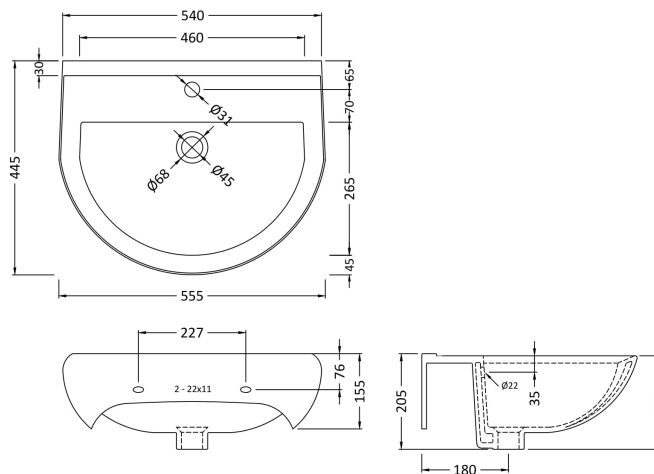

Sales Code: Civ002

Description: Ivo 550mm Basin & Pedestal 1Th

Packaging Details

Barcode: 5055275814116

Sales Code: NCS203

Description: Ivo Pedestal

Product Dimensions

Height (mm):	675
Width (mm):	165
Depth (mm):	165
Nett Weight (kg):	9

Packaging Dimensions

Height (mm):	700
Width (mm):	170
Depth (mm):	190
Gross Weight (kg):	9.26

Packaging Data

Box Colour:	Brown Cardboard Box - Printed
Box Qty:	1
Label Size:	100 x 50
Label Colour:	White Label
Label Qty:	2

Outer Box Dimensions (If Applicable)

Height (mm):	
Width (mm):	
Depth (mm):	
Gross Weight (kg):	
Barcode:	5060272820077

Product Details

Country of Origin:	China
Fitting Instruction:	No
Certification: CE & UKCA:	N/A
WRAS:	N/A
WRAS No:	N/A
Product Material:	Vitreous China
Fixing Supplied:	No

Sales Code: NCS202

Description: Ivo Large Basin 1 T/H

Product Dimensions

Height (mm):	205
Width (mm):	540
Depth (mm):	445
Nett Weight (kg):	13.7

Packaging Dimensions

Height (mm):	210
Width (mm):	590
Depth (mm):	480
Gross Weight (kg):	13.9