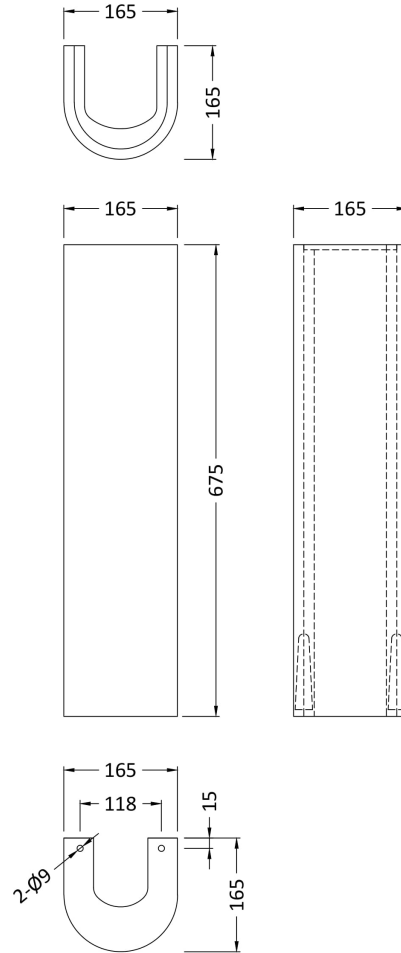

Sales Code: Civ003

Description: Ivo 550mm 2Th Basin & Pedestal

Packaging Details

Barcode: 5055275814123

Sales Code: NCS222

Description: Ivo 550 Basin 2T/H

Product Dimensions

Height (mm):	205
Width (mm):	540
Depth (mm):	445
Nett Weight (kg):	15.6

Packaging Dimensions

Height (mm):	215
Width (mm):	580
Depth (mm):	480
Gross Weight (kg):	15.8

Packaging Data

Box Colour:	Brown Cardboard Box - Printed
Box Qty:	1
Label Size:	100 x 50
Label Colour:	White Label
Label Qty:	2

Outer Box Dimensions (If Applicable)

Height (mm):	
Width (mm):	
Depth (mm):	
Gross Weight (kg):	
Barcode:	5060272822767

Product Details

Country of Origin:	China
Fitting Instruction:	No
Certification: CE & UKCA:	No
WRAS:	N/A
WRAS No:	N/A
Product Material:	Vitreous China
Fixing Supplied:	No

Sales Code: NCS203

Description: Ivo Pedestal

Product Dimensions

Height (mm):	675
Width (mm):	165
Depth (mm):	165
Nett Weight (kg):	9

Packaging Dimensions

Height (mm):	700
Width (mm):	170
Depth (mm):	190
Gross Weight (kg):	9.26