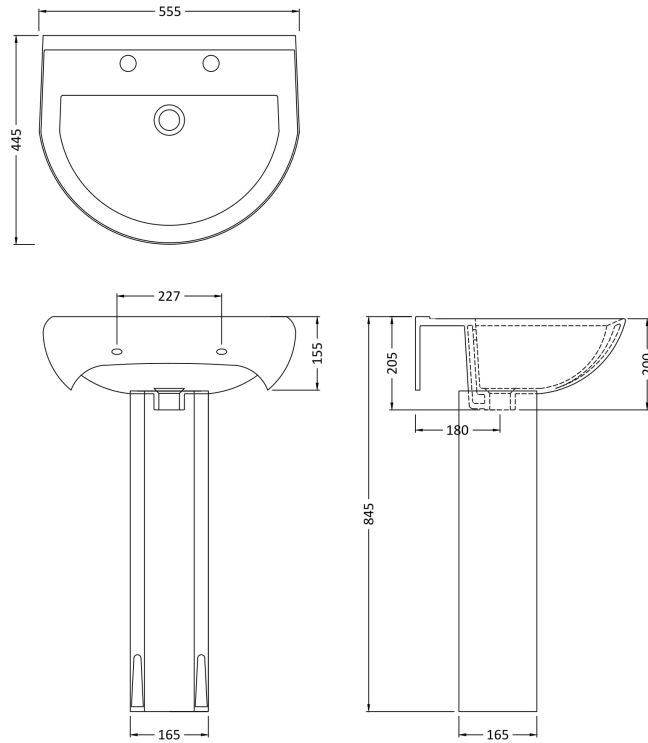

Sales Code: Civ003

Description: Ivo 550mm 2Th Basin & Pedestal

Packaging Details

Barcode: 5055275814123

Sales Code: NCS222

Description: Ivo 550 Basin 2T/H

Product Dimensions

Height (mm):	205
Width (mm):	540
Depth (mm):	445
Nett Weight (kg):	15.6

Packaging Dimensions

Height (mm):	215
Width (mm):	580
Depth (mm):	480
Gross Weight (kg):	15.8

Packaging Data

Box Colour:	Brown Cardboard Box - Printed
Box Qty:	1
Label Size:	100 x 50
Label Colour:	White Label
Label Qty:	2

Outer Box Dimensions (If Applicable)

Height (mm):	
Width (mm):	
Depth (mm):	
Gross Weight (kg):	
Barcode:	5060272822767

Product Details

Country of Origin:	China
Fitting Instruction:	No
Certification: CE & UKCA:	No
WRAS:	N/A
WRAS No:	N/A
Product Material:	Vitreous China
Fixing Supplied:	No

Sales Code: NCS203

Description: Ivo Pedestal

Product Dimensions

Height (mm):	675
Width (mm):	165
Depth (mm):	165
Nett Weight (kg):	9

Packaging Dimensions

Height (mm):	700
Width (mm):	170
Depth (mm):	190
Gross Weight (kg):	9.26