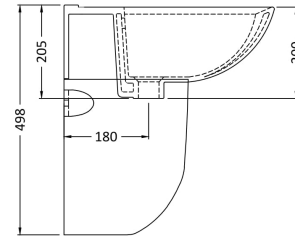

Sales Code: Civ004

Description: Ivo 550mm Basin 1Th & Semi Pedestal

Packaging Details

Barcode: 5055275867501

Sales Code: NCS202

Description: Ivo Large Basin 1 T/H

Product Dimensions

Height (mm):	205
Width (mm):	540
Depth (mm):	445
Nett Weight (kg):	13.7

Packaging Dimensions

Height (mm):	210
Width (mm):	590
Depth (mm):	480
Gross Weight (kg):	13.9

Packaging Data

Box Colour:	Brown Cardboard Box - Printed
Box Qty:	1
Label Size:	100 x 50
Label Colour:	White Label
Label Qty:	2

Outer Box Dimensions (If Applicable)

Height (mm):	
Width (mm):	
Depth (mm):	
Gross Weight (kg):	
Barcode:	5060272820060

Product Details

Country of Origin:	China
Fitting Instruction:	No
Certification: CE & UKCA:	Yes
WRAS:	N/A
WRAS No:	N/A
Product Material:	Vitreous China
Fixing Supplied:	No

Sales Code: NCS207

Description: Semi Pedestal

Product Dimensions

Height (mm):	328
Width (mm):	185
Depth (mm):	260
Nett Weight (kg):	6.8

Packaging Dimensions

Height (mm):	390
Width (mm):	195
Depth (mm):	280
Gross Weight (kg):	7