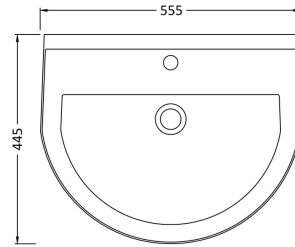

Sales Code: Civ004

Description: Ivo 550mm Basin 1Th & Semi Pedestal

Packaging Details

Barcode: 5055275867501

Sales Code: NCS202

Description: Ivo Large Basin 1 T/H

Product Dimensions

Height (mm):	205
Width (mm):	540
Depth (mm):	445
Nett Weight (kg):	13.7

Packaging Dimensions

Height (mm):	210
Width (mm):	590
Depth (mm):	480
Gross Weight (kg):	13.9

Packaging Data

Box Colour:	Brown Cardboard Box - Printed
Box Qty:	1
Label Size:	100 x 50
Label Colour:	White Label
Label Qty:	2

Outer Box Dimensions (If Applicable)

Height (mm):	
Width (mm):	
Depth (mm):	
Gross Weight (kg):	
Barcode:	5060272820060

Product Details

Country of Origin:	China
Fitting Instruction:	No
Certification: CE & UKCA:	Yes
WRAS:	N/A
WRAS No:	N/A
Product Material:	Vitreous China
Fixing Supplied:	No

Sales Code: NCS207

Description: Semi Pedestal

Product Dimensions

Height (mm):	328
Width (mm):	185
Depth (mm):	260
Nett Weight (kg):	6.8

Packaging Dimensions

Height (mm):	390
Width (mm):	195
Depth (mm):	280
Gross Weight (kg):	7