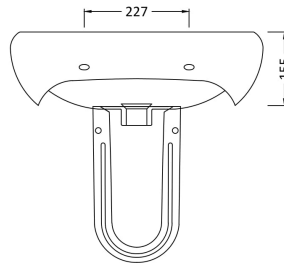

Sales Code: Civ004

Description: Ivo 550mm Basin 1Th & Semi Pedestal

Packaging Details

Barcode: 5055275867501

Sales Code: NCS202

Description: Ivo Large Basin 1 T/H

Product Dimensions

Height (mm):	205
Width (mm):	540
Depth (mm):	445
Nett Weight (kg):	13.7

Packaging Dimensions

Height (mm):	210
Width (mm):	590
Depth (mm):	480
Gross Weight (kg):	13.9

Packaging Data

Box Colour:	Brown Cardboard Box - Printed
Box Qty:	1
Label Size:	100 x 50
Label Colour:	White Label
Label Qty:	2

Outer Box Dimensions (If Applicable)

Height (mm):	
Width (mm):	
Depth (mm):	
Gross Weight (kg):	
Barcode:	5060272820060

Product Details

Country of Origin:	China
Fitting Instruction:	No
Certification: CE & UKCA:	Yes
WRAS:	N/A
WRAS No:	N/A
Product Material:	Vitreous China
Fixing Supplied:	No

Sales Code: NCS207

Description: Semi Pedestal

Product Dimensions

Height (mm):	328
Width (mm):	185
Depth (mm):	260
Nett Weight (kg):	6.8

Packaging Dimensions

Height (mm):	390
Width (mm):	195
Depth (mm):	280
Gross Weight (kg):	7