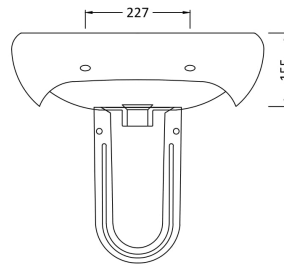

Sales Code: Civ005

Description: Ivo 550mm Basin 2Th & Semi Pedestal

Packaging Details

Barcode: 5055275867518

Sales Code: NCS207

Description: Semi Pedestal

Product Dimensions

Height (mm):	328
Width (mm):	185
Depth (mm):	260
Nett Weight (kg):	6.8

Packaging Dimensions

Height (mm):	390
Width (mm):	195
Depth (mm):	280
Gross Weight (kg):	7

Packaging Data

Box Colour:	Brown Cardboard Box - Printed
Box Qty:	1
Label Size:	100 x 50
Label Colour:	White Label
Label Qty:	2

Outer Box Dimensions (If Applicable)

Height (mm):	
Width (mm):	
Depth (mm):	
Gross Weight (kg):	
Barcode:	5055275811252

Product Details

Country of Origin:	China
Fitting Instruction:	No
Certification: CE & UKCA:	N/A
WRAS:	N/A
WRAS No:	N/A
Product Material:	Vitreous China
Fixing Supplied:	No

Sales Code: NCS222

Description: Ivo 550 Basin 2T/H

Product Dimensions

Height (mm):	205
Width (mm):	540
Depth (mm):	445
Nett Weight (kg):	15.6

Packaging Dimensions

Height (mm):	215
Width (mm):	580
Depth (mm):	480
Gross Weight (kg):	15.8