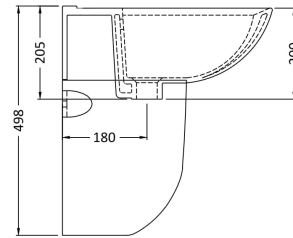

Sales Code: Civ005

Description: Ivo 550mm Basin 2Th & Semi Pedestal

Packaging Details

Barcode: 5055275867518

Sales Code: NCS207

Description: Semi Pedestal

Product Dimensions

Height (mm):	328
Width (mm):	185
Depth (mm):	260
Nett Weight (kg):	6.8

Packaging Dimensions

Height (mm):	390
Width (mm):	195
Depth (mm):	280
Gross Weight (kg):	7

Packaging Data

Box Colour:	Brown Cardboard Box - Printed
Box Qty:	1
Label Size:	100 x 50
Label Colour:	White Label
Label Qty:	2

Outer Box Dimensions (If Applicable)

Height (mm):	
Width (mm):	
Depth (mm):	
Gross Weight (kg):	
Barcode:	5055275811252

Product Details

Country of Origin:	China
Fitting Instruction:	No
Certification: CE & UKCA:	N/A
WRAS:	N/A
WRAS No:	N/A
Product Material:	Vitreous China
Fixing Supplied:	No

Sales Code: NCS222

Description: Ivo 550 Basin 2T/H

Product Dimensions

Height (mm):	205
Width (mm):	540
Depth (mm):	445
Nett Weight (kg):	15.6

Packaging Dimensions

Height (mm):	215
Width (mm):	580
Depth (mm):	480
Gross Weight (kg):	15.8