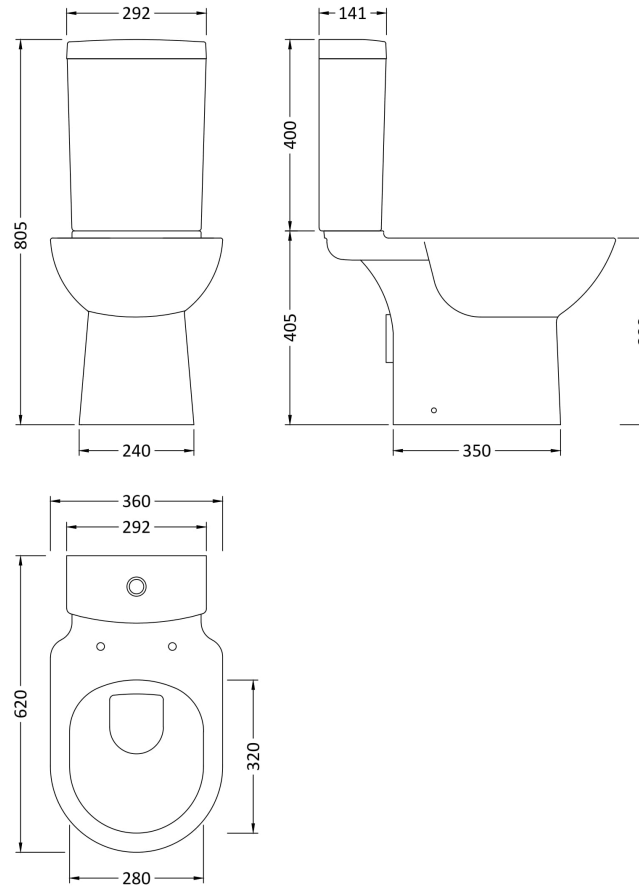

### Packaging Details

Barcode: 5055275867655

Sales Code: NCA370

Description: Knedlington Short Projection Pan

**Product Dimensions**

Height (mm):	405
Width (mm):	360
Depth (mm):	610
Nett Weight (kg):	20.2

**Packaging Dimensions**

Height (mm):	420
Width (mm):	390
Depth (mm):	630
Gross Weight (kg):	20.7

**Packaging Data**

Box Colour:	Brown Cardboard Box - Printed
Box Qty:	1
Label Size:	100 x 50
Label Colour:	Not Applicable
Label Qty:	0

**Outer Box Dimensions (If Applicable)**

Height (mm):	
Width (mm):	
Depth (mm):	
Gross Weight (kg):	
Barcode:	5055369026272

**Product Details**

Country of Origin:	China
Fitting Instruction:	No
Certification: CE & UKCA:	Yes WRAS: N/A WRAS No: N/A
Product Material:	Vitreous China
Fixing Supplied:	No

Sales Code: NCA371

Description: Knedlington Short Projection Cistern

**Product Dimensions**

Height (mm):	400
Width (mm):	292
Depth (mm):	141
Nett Weight (kg):	10.6

**Packaging Dimensions**

Height (mm):	430
Width (mm):	300
Depth (mm):	150
Gross Weight (kg):	10.8