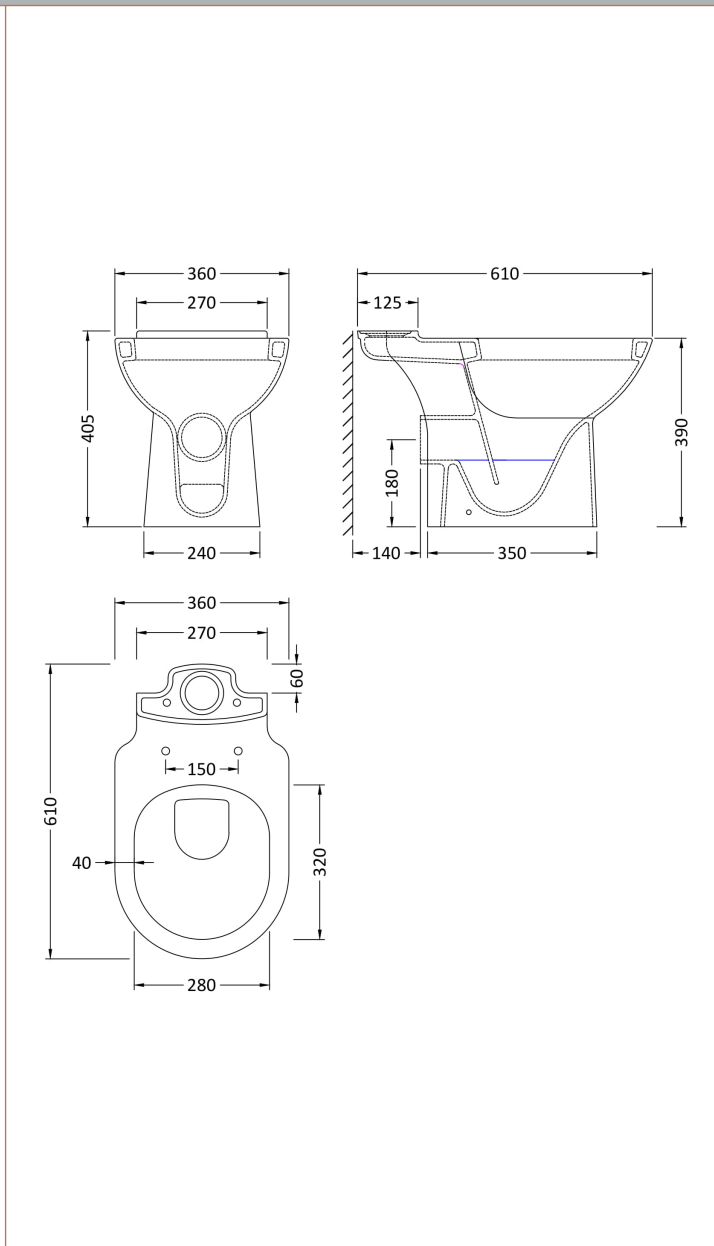

### Packaging Details

Barcode: 5055275867655

Sales Code: NCA370

Description: Knedlington Short Projection Pan

**Product Dimensions**

Height (mm):	405
Width (mm):	360
Depth (mm):	610
Nett Weight (kg):	20.2

**Packaging Dimensions**

Height (mm):	420
Width (mm):	390
Depth (mm):	630
Gross Weight (kg):	20.7

**Packaging Data**

Box Colour:	Brown Cardboard Box - Printed
Box Qty:	1
Label Size:	100 x 50
Label Colour:	Not Applicable
Label Qty:	0

**Outer Box Dimensions (If Applicable)**

Height (mm):	
Width (mm):	
Depth (mm):	
Gross Weight (kg):	
Barcode:	5055369026272

**Product Details**

Country of Origin:	China
Fitting Instruction:	No
Certification: CE & UKCA:	Yes WRAS: N/A WRAS No: N/A
Product Material:	Vitreous China
Fixing Supplied:	No

Sales Code: NCA371

Description: Knedlington Short Projection Cistern

**Product Dimensions**

Height (mm):	400
Width (mm):	292
Depth (mm):	141
Nett Weight (kg):	10.6

**Packaging Dimensions**

Height (mm):	430
Width (mm):	300
Depth (mm):	150
Gross Weight (kg):	10.8