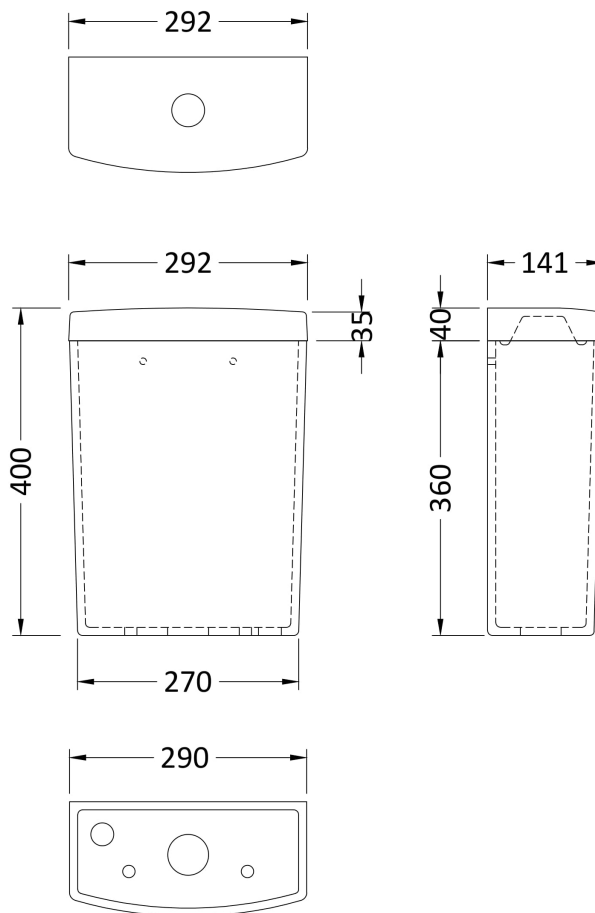

### Packaging Details

Barcode: 5055275867655

Sales Code: NCA370

Description: Knedlington Short Projection Pan

**Product Dimensions**

Height (mm):	405
Width (mm):	360
Depth (mm):	610
Nett Weight (kg):	20.2

**Packaging Dimensions**

Height (mm):	420
Width (mm):	390
Depth (mm):	630
Gross Weight (kg):	20.7

**Packaging Data**

Box Colour:	Brown Cardboard Box - Printed
Box Qty:	1
Label Size:	100 x 50
Label Colour:	Not Applicable
Label Qty:	0

**Outer Box Dimensions (If Applicable)**

Height (mm):	
Width (mm):	
Depth (mm):	
Gross Weight (kg):	
Barcode:	5055369026272

**Product Details**

Country of Origin:	China
Fitting Instruction:	No
Certification: CE & UKCA:	Yes WRAS: N/A WRAS No: N/A
Product Material:	Vitreous China
Fixing Supplied:	No

Sales Code: NCA371

Description: Knedlington Short Projection Cistern

**Product Dimensions**

Height (mm):	400
Width (mm):	292
Depth (mm):	141
Nett Weight (kg):	10.6

**Packaging Dimensions**

Height (mm):	430
Width (mm):	300
Depth (mm):	150
Gross Weight (kg):	10.8