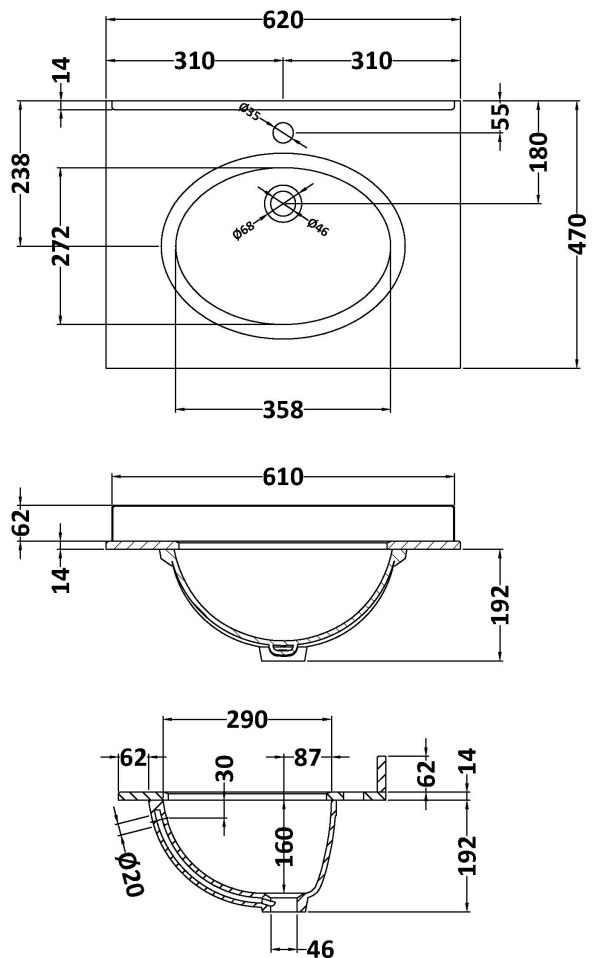

Packaging Dimensions

Height (mm):	835
Width (mm):	625
Depth (mm):	480
Gross Weight (kg):	25.8

Packaging Data

Box Colour:	Brown Cardboard Box
Box Qty:	1
Label Size:	100 x 50
Label Colour:	White Label
Label Qty:	2

Outer Box Dimensions (If Applicable)

Height (mm):	
Width (mm):	
Depth (mm):	
Gross Weight (kg):	
Barcode:	5056462643144

Product Details

Country of Origin:	China
Fitting Instruction:	No
CE & UKCA:	N/A
FSC Certified Materials:	Yes
Colour:	Satin White
Construction Method:	Cam & Wood Dowel
Construction Type:	Rigid
Cabinet Finish:	MFC Painted Matt
Fascia Finish:	Mdf Painted Matt
Cabinet Thickness (mm):	18
Fascia Thickness (mm):	18
Drawer Included:	No
Drawer Type:	Not Applicable
No of Shelves:	1
Hinge Type:	95 Degree Clip-On Soft Close
Hinge Included:	Yes, Supplied
Adjustable Legs:	No, Not Required
Fixings Included:	Yes
Handle Style:	Traditional
Waste Shroud:	Not Applicable
Handle Included:	Yes, Supplied
Handle Type:	Knob

Sales Code: LOM221

Description: 600 Single Bowl Marble Top 1Th

Product Dimensions

Height (mm):	268
Width (mm):	620
Depth (mm):	463
Nett Weight (kg):	13.5

Packaging Dimensions

Height (mm):	310
Width (mm):	700
Depth (mm):	550
Gross Weight (kg):	14

Packaging Data

Box Colour:	White Cardboard Box
Box Qty:	1
Label Size:	100 x 50
Label Colour:	White Label
Label Qty:	2

Outer Box Dimensions (If Applicable)

Height (mm):	
Width (mm):	
Depth (mm):	
Gross Weight (kg):	
Barcode:	5056211818960