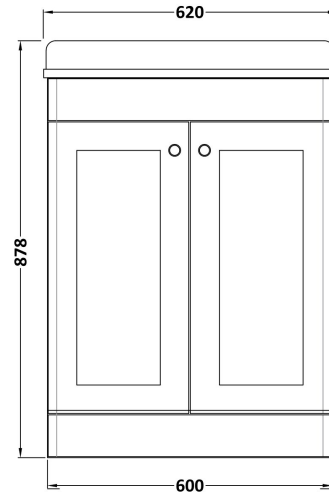

Sales Code: CLC125BR1

Description: 600 F/S 2-Door Unit & Marble Top 1Th

Packaging Details

Barcode: 5056678416914

Sales Code: CLA125

Description: 600 F/S 2-Door Unit (800X600x453)

Product Dimensions

Height (mm):	800
Width (mm):	600
Depth (mm):	453
Nett Weight (kg):	25.3

Packaging Dimensions

Height (mm):	835
Width (mm):	625
Depth (mm):	480
Gross Weight (kg):	25.8

Packaging Data

Box Colour:	Brown Cardboard Box
Box Qty:	1
Label Size:	100 x 50
Label Colour:	White Label
Label Qty:	2

Outer Box Dimensions (If Applicable)

Height (mm):	
Width (mm):	
Depth (mm):	
Gross Weight (kg):	
Barcode:	5056462643144

Product Details

Country of Origin:	China
Fitting Instruction:	No
CE & UKCA:	N/A
FSC Certified Materials:	Yes
Colour:	Satin White
Construction Method:	Cam & Wood Dowel
Construction Type:	Rigid
Cabinet Finish:	MFC Painted Matt
Fascia Finish:	Mdf Painted Matt
Cabinet Thickness (mm):	18
Fascia Thickness (mm):	18
Drawer Included:	No
Drawer Type:	Not Applicable
No of Shelves:	1
Hinge Type:	95 Degree Clip-On Soft Close
Hinge Included:	Yes, Supplied
Adjustable Legs:	No, Not Required
Fixings Included:	Yes
Handle Style:	Traditional
Waste Shroud:	Not Applicable
Handle Included:	Yes, Supplied
Handle Type:	Knob

Sales Code: LOM221

Description: 600 Single Bowl Marble Top 1Th

Product Dimensions

Height (mm):	268
Width (mm):	620
Depth (mm):	463
Nett Weight (kg):	13.5

Packaging Dimensions

Height (mm):	310
Width (mm):	700
Depth (mm):	550
Gross Weight (kg):	14