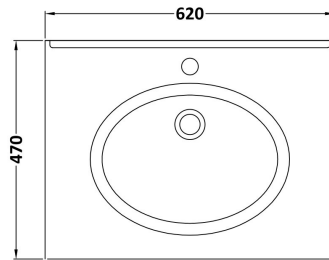

Sales Code: CLC125BR1

Description: 600 F/S 2-Door Unit & Marble Top 1Th

Packaging Details

Barcode: 5056678416914

Sales Code: CLA125

Description: 600 F/S 2-Door Unit (800X600x453)

Product Dimensions

Height (mm):	800
Width (mm):	600
Depth (mm):	453
Nett Weight (kg):	25.3

Packaging Dimensions

Height (mm):	835
Width (mm):	625
Depth (mm):	480
Gross Weight (kg):	25.8

Packaging Data

Box Colour:	Brown Cardboard Box
Box Qty:	1
Label Size:	100 x 50
Label Colour:	White Label
Label Qty:	2

Outer Box Dimensions (If Applicable)

Height (mm):	
Width (mm):	
Depth (mm):	
Gross Weight (kg):	
Barcode:	5056462643144

Product Details

Country of Origin:	China
Fitting Instruction:	No
CE & UKCA:	N/A
FSC Certified Materials:	Yes
Colour:	Satin White
Construction Method:	Cam & Wood Dowel
Construction Type:	Rigid
Cabinet Finish:	MFC Painted Matt
Fascia Finish:	Mdf Painted Matt
Cabinet Thickness (mm):	18
Fascia Thickness (mm):	18
Drawer Included:	No
Drawer Type:	Not Applicable
No of Shelves:	1
Hinge Type:	95 Degree Clip-On Soft Close
Hinge Included:	Yes, Supplied
Adjustable Legs:	No, Not Required
Fixings Included:	Yes
Handle Style:	Traditional
Waste Shroud:	Not Applicable
Handle Included:	Yes, Supplied
Handle Type:	Knob

Sales Code: LOM221

Description: 600 Single Bowl Marble Top 1Th

Product Dimensions

Height (mm):	268
Width (mm):	620
Depth (mm):	463
Nett Weight (kg):	13.5

Packaging Dimensions

Height (mm):	310
Width (mm):	700
Depth (mm):	550
Gross Weight (kg):	14