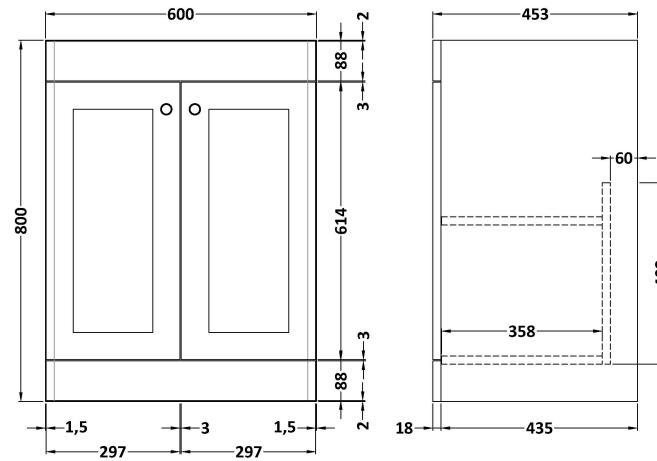

Sales Code: CLC125BR1

Description: 600 F/S 2-Door Unit & Marble Top 1Th

Packaging Details

Barcode: 5056678416914

Sales Code: CLA125

Description: 600 F/S 2-Door Unit (800X600x453)

Product Dimensions

Height (mm):	800
Width (mm):	600
Depth (mm):	453
Nett Weight (kg):	25.3

Packaging Dimensions

Height (mm):	835
Width (mm):	625
Depth (mm):	480
Gross Weight (kg):	25.8

Packaging Data

Box Colour:	Brown Cardboard Box
Box Qty:	1
Label Size:	100 x 50
Label Colour:	White Label
Label Qty:	2

Sales Code: LOM221

Description: 600 Single Bowl Marble Top 1Th

Product Dimensions

Height (mm):	268
Width (mm):	620
Depth (mm):	463
Nett Weight (kg):	13.5

Packaging Dimensions

Height (mm):	310
Width (mm):	700
Depth (mm):	550
Gross Weight (kg):	14

Packaging Data

Box Colour:	White Cardboard Box
Box Qty:	1
Label Size:	100 x 50
Label Colour:	White Label
Label Qty:	2

Outer Box Dimensions (If Applicable)

Height (mm):	
Width (mm):	
Depth (mm):	
Gross Weight (kg):	
Barcode:	5056211818960