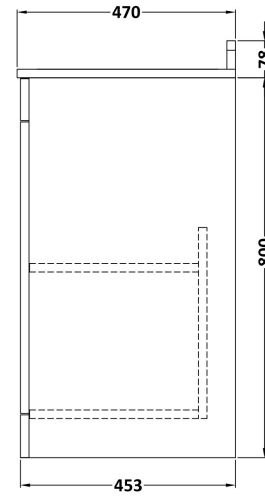

Sales Code: CLC125BR1

Description: 600 F/S 2-Door Unit & Marble Top 1Th

Packaging Details

Barcode: 5056678416914

Sales Code: CLA125

Description: 600 F/S 2-Door Unit (800X600x453)

Product Dimensions

Height (mm):	800
Width (mm):	600
Depth (mm):	453
Nett Weight (kg):	25.3

Packaging Dimensions

Height (mm):	835
Width (mm):	625
Depth (mm):	480
Gross Weight (kg):	25.8

Packaging Data

Box Colour:	Brown Cardboard Box
Box Qty:	1
Label Size:	100 x 50
Label Colour:	White Label
Label Qty:	2

Sales Code: LOM221

Description: 600 Single Bowl Marble Top 1Th

Product Dimensions

Height (mm):	268
Width (mm):	620
Depth (mm):	463
Nett Weight (kg):	13.5

Packaging Dimensions

Height (mm):	310
Width (mm):	700
Depth (mm):	550
Gross Weight (kg):	14

Packaging Data

Box Colour:	White Cardboard Box
Box Qty:	1
Label Size:	100 x 50
Label Colour:	White Label
Label Qty:	2

Outer Box Dimensions (If Applicable)

Height (mm):	
Width (mm):	
Depth (mm):	
Gross Weight (kg):	
Barcode:	5056211818960