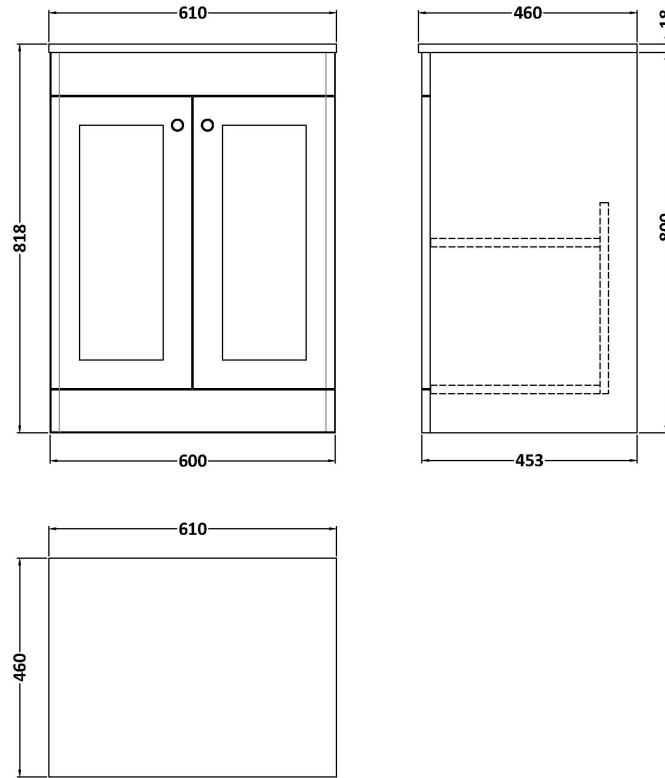

Sales Code: CLC125CMT

Description: 600 Fs 2-Door Unit & Marble Top

Packaging Details

Barcode: 5056678488867

Sales Code: CLA125

Description: 600 F/S 2-Door Unit (800X600x453)

Product Dimensions

Height (mm):	800
Width (mm):	600
Depth (mm):	453
Nett Weight (kg):	25.3

Packaging Dimensions

Height (mm):	835
Width (mm):	625
Depth (mm):	480
Gross Weight (kg):	25.8

Packaging Data

Box Colour:	Brown Cardboard Box
Box Qty:	1
Label Size:	100 x 50
Label Colour:	White Label
Label Qty:	2

Outer Box Dimensions (If Applicable)

Height (mm):	
Width (mm):	
Depth (mm):	
Gross Weight (kg):	
Barcode:	5056462643144

Product Details

Country of Origin:	China
Fitting Instruction:	No
CE & UKCA:	N/A
FSC Certified Materials:	Yes
Colour:	Satin White
Construction Method:	Cam & Wood Dowel
Construction Type:	Rigid
Cabinet Finish:	MFC Painted Matt
Fascia Finish:	Mdf Painted Matt
Cabinet Thickness (mm):	18
Fascia Thickness (mm):	18
Drawer Included:	No
Drawer Type:	Not Applicable
No of Shelves:	1
Hinge Type:	95 Degree Clip-On Soft Close
Hinge Included:	Yes, Supplied
Adjustable Legs:	No, Not Required
Fixings Included:	Yes
Handle Style:	Traditional
Waste Shroud:	Not Applicable
Handle Included:	Yes, Supplied
Handle Type:	Knob

Sales Code: LOM96046

Description: 600 Marble Top (610 X 460mm)

Product Dimensions

Height (mm):	18
Width (mm):	610
Depth (mm):	460
Nett Weight (kg):	13.5

Packaging Dimensions

Height (mm):	35
Width (mm):	650
Depth (mm):	500
Gross Weight (kg):	14