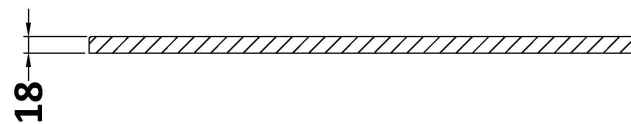

Sales Code: CLC125CMT

Description: 600 Fs 2-Door Unit & Marble Top

Packaging Details

Barcode: 5056678488867

Sales Code: CLA125

Description: 600 F/S 2-Door Unit (800X600x453)

Product Dimensions

Height (mm):	800
Width (mm):	600
Depth (mm):	453
Nett Weight (kg):	25.3

Packaging Dimensions

Height (mm):	835
Width (mm):	625
Depth (mm):	480
Gross Weight (kg):	25.8

Packaging Data

Box Colour:	Brown Cardboard Box
Box Qty:	1
Label Size:	100 x 50
Label Colour:	White Label
Label Qty:	2

Outer Box Dimensions (If Applicable)

Height (mm):	
Width (mm):	
Depth (mm):	
Gross Weight (kg):	
Barcode:	5056462643144

Product Details

Country of Origin:	China
Fitting Instruction:	No
CE & UKCA:	N/A
FSC Certified Materials:	Yes
Colour:	Satin White
Construction Method:	Cam & Wood Dowel
Construction Type:	Rigid
Cabinet Finish:	MFC Painted Matt
Fascia Finish:	Mdf Painted Matt
Cabinet Thickness (mm):	18
Fascia Thickness (mm):	18
Drawer Included:	No
Drawer Type:	Not Applicable
No of Shelves:	1
Hinge Type:	95 Degree Clip-On Soft Close
Hinge Included:	Yes, Supplied
Adjustable Legs:	No, Not Required
Fixings Included:	Yes
Handle Style:	Traditional
Waste Shroud:	Not Applicable
Handle Included:	Yes, Supplied
Handle Type:	Knob

Sales Code: LOM96046

Description: 600 Marble Top (610 X 460mm)

Product Dimensions

Height (mm):	18
Width (mm):	610
Depth (mm):	460
Nett Weight (kg):	13.5

Packaging Dimensions

Height (mm):	35
Width (mm):	650
Depth (mm):	500
Gross Weight (kg):	14