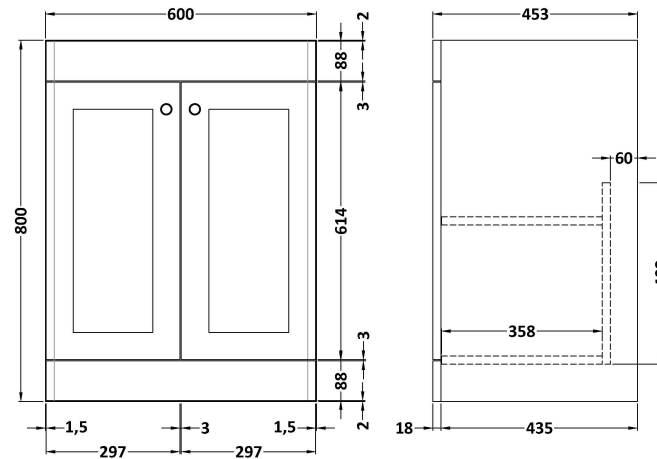

Sales Code: CLC125CMT

Description: 600 Fs 2-Door Unit & Marble Top

Packaging Details

Barcode: 5056678488867

Sales Code: CLA125

Description: 600 F/S 2-Door Unit (800X600x453)

Product Dimensions

Height (mm):	800
Width (mm):	600
Depth (mm):	453
Nett Weight (kg):	25.3

Packaging Dimensions

Height (mm):	835
Width (mm):	625
Depth (mm):	480
Gross Weight (kg):	25.8

Packaging Data

Box Colour:	Brown Cardboard Box
Box Qty:	1
Label Size:	100 x 50
Label Colour:	White Label
Label Qty:	2

Sales Code: LOM96046

Description: 600 Marble Top (610 X 460mm)

Product Dimensions

Height (mm):	18
Width (mm):	610
Depth (mm):	460
Nett Weight (kg):	13.5

Packaging Dimensions

Height (mm):	35
Width (mm):	650
Depth (mm):	500
Gross Weight (kg):	14

Packaging Data

Box Colour:	Brown Cardboard Box
Box Qty:	1
Label Size:	100 x 50
Label Colour:	White Label
Label Qty:	1

Outer Box Dimensions (If Applicable)

Height (mm):	
Width (mm):	
Depth (mm):	
Gross Weight (kg):	
Barcode:	5056678482360