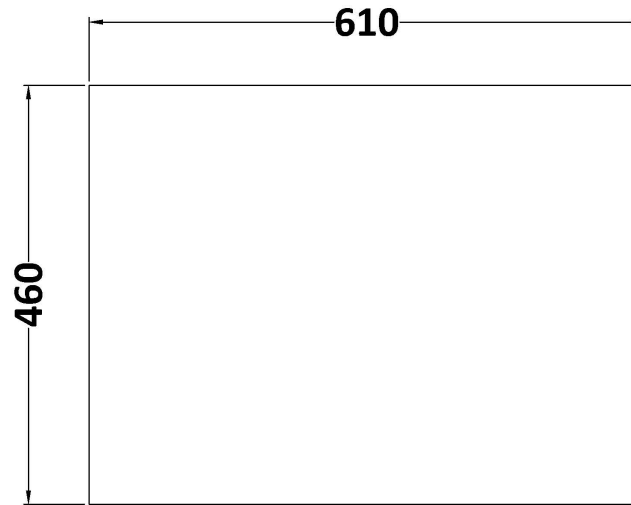

Sales Code: CLC125CMT

Description: 600 Fs 2-Door Unit & Marble Top

Packaging Details

Barcode: 5056678488867

Sales Code: CLA125

Description: 600 F/S 2-Door Unit (800X600x453)

Product Dimensions

Height (mm):	800
Width (mm):	600
Depth (mm):	453
Nett Weight (kg):	25.3

Packaging Dimensions

Height (mm):	835
Width (mm):	625
Depth (mm):	480
Gross Weight (kg):	25.8

Packaging Data

Box Colour:	Brown Cardboard Box
Box Qty:	1
Label Size:	100 x 50
Label Colour:	White Label
Label Qty:	2

Sales Code: LOM96046

Description: 600 Marble Top (610 X 460mm)

Product Dimensions

Height (mm):	18
Width (mm):	610
Depth (mm):	460
Nett Weight (kg):	13.5

Packaging Dimensions

Height (mm):	35
Width (mm):	650
Depth (mm):	500
Gross Weight (kg):	14

Packaging Data

Box Colour:	Brown Cardboard Box
Box Qty:	1
Label Size:	100 x 50
Label Colour:	White Label
Label Qty:	1

Outer Box Dimensions (If Applicable)

Height (mm):	
Width (mm):	
Depth (mm):	
Gross Weight (kg):	
Barcode:	5056678482360