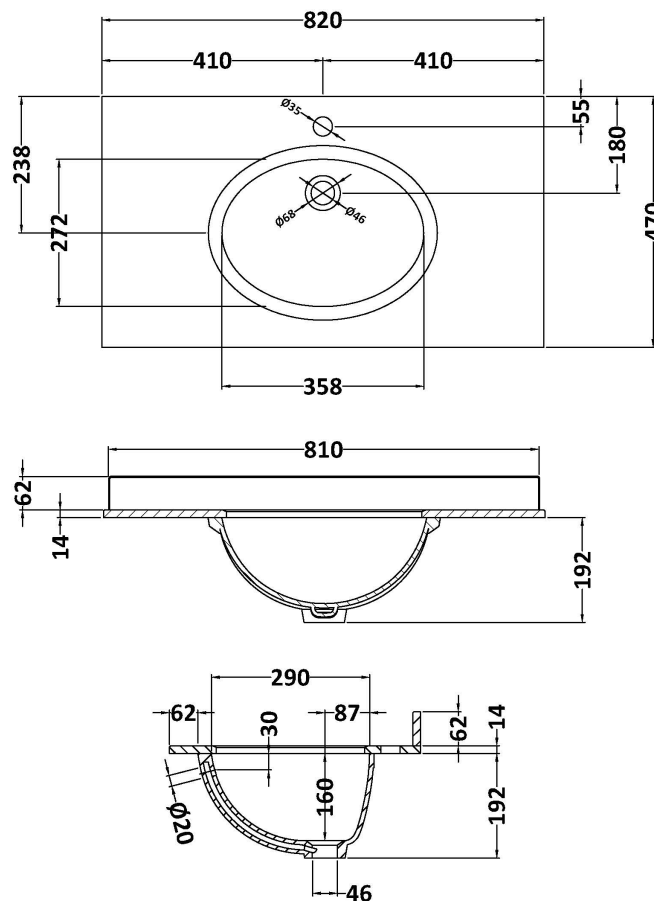

Packaging Dimensions

Height (mm):	835
Width (mm):	825
Depth (mm):	480
Gross Weight (kg):	31

Packaging Data

Box Colour:	Brown Cardboard Box
Box Qty:	1
Label Size:	100 x 50
Label Colour:	White Label
Label Qty:	2

Outer Box Dimensions (If Applicable)

Height (mm):	
Width (mm):	
Depth (mm):	
Gross Weight (kg):	
Barcode:	5056462643182

Product Details

Country of Origin:	China
Fitting Instruction:	No
CE & UKCA:	N/A
FSC Certified Materials:	Yes
Colour:	Satin White
Construction Method:	Cam & Wood Dowel
Construction Type:	Rigid
Cabinet Finish:	MFC Painted Matt
Fascia Finish:	Mdf Painted Matt
Cabinet Thickness (mm):	18
Fascia Thickness (mm):	18
Drawer Included:	No
Drawer Type:	Not Applicable
No of Shelves:	1
Hinge Type:	95 Degree Clip-On Soft Close
Hinge Included:	Yes, Supplied
Adjustable Legs:	No, Not Required
Fixings Included:	Yes
Handle Style:	Traditional
Waste Shroud:	Not Applicable
Handle Included:	Yes, Supplied
Handle Type:	Knob

Sales Code: LOM227

Description: 800 Single Bowl Marble Top 1Th

Product Dimensions

Height (mm):	268
Width (mm):	820
Depth (mm):	463
Nett Weight (kg):	18

Packaging Dimensions

Height (mm):	310
Width (mm):	900
Depth (mm):	550
Gross Weight (kg):	18.5

Packaging Data

Box Colour:	White Cardboard Box
Box Qty:	1
Label Size:	100 x 50
Label Colour:	White Label
Label Qty:	2

Outer Box Dimensions (If Applicable)

Height (mm):	
Width (mm):	
Depth (mm):	
Gross Weight (kg):	
Barcode:	5056211819028