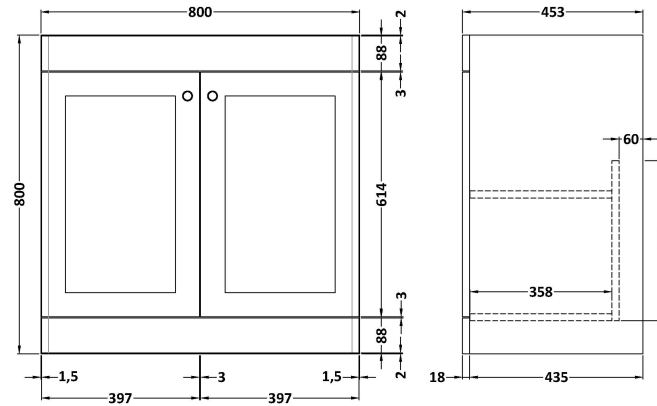

Sales Code: CLC126BR1

Description: 800 F/S 2-Door Unit & Marble Top 1Th

Packaging Details

Barcode: 5056678417034

Sales Code: CLA126

Description: 800 F/S 2-Door Unit (800X800 X453)

Product Dimensions

Height (mm):	800
Width (mm):	800
Depth (mm):	453
Nett Weight (kg):	30.5

Packaging Dimensions

Height (mm):	835
Width (mm):	825
Depth (mm):	480
Gross Weight (kg):	31

Packaging Data

Box Colour:	Brown Cardboard Box
Box Qty:	1
Label Size:	100 x 50
Label Colour:	White Label
Label Qty:	2

Sales Code: LOM227

Description: 800 Single Bowl Marble Top 1Th

Product Dimensions

Height (mm):	268
Width (mm):	820
Depth (mm):	463
Nett Weight (kg):	18

Packaging Dimensions

Height (mm):	310
Width (mm):	900
Depth (mm):	550
Gross Weight (kg):	18.5

Packaging Data

Box Colour:	White Cardboard Box
Box Qty:	1
Label Size:	100 x 50
Label Colour:	White Label
Label Qty:	2

Outer Box Dimensions (If Applicable)

Height (mm):	
Width (mm):	
Depth (mm):	
Gross Weight (kg):	
Barcode:	5056211819028