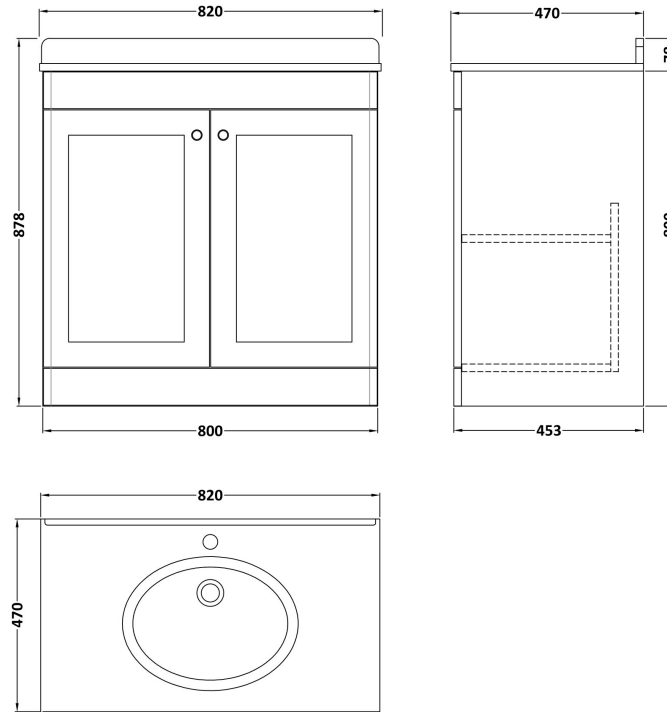

Sales Code: CLC126BR1

Description: 800 F/S 2-Door Unit & Marble Top 1Th

Packaging Details

Barcode: 5056678417034

Sales Code: CLA126

Description: 800 F/S 2-Door Unit (800X800 X453)

Product Dimensions

Height (mm):	800
Width (mm):	800
Depth (mm):	453
Nett Weight (kg):	30.5

Packaging Dimensions

Height (mm):	835
Width (mm):	825
Depth (mm):	480
Gross Weight (kg):	31

Packaging Data

Box Colour:	Brown Cardboard Box
Box Qty:	1
Label Size:	100 x 50
Label Colour:	White Label
Label Qty:	2

Sales Code: LOM227

Description: 800 Single Bowl Marble Top 1Th

Product Dimensions

Height (mm):	268
Width (mm):	820
Depth (mm):	463
Nett Weight (kg):	18

Packaging Dimensions

Height (mm):	310
Width (mm):	900
Depth (mm):	550
Gross Weight (kg):	18.5

Packaging Data

Box Colour:	White Cardboard Box
Box Qty:	1
Label Size:	100 x 50
Label Colour:	White Label
Label Qty:	2

Outer Box Dimensions (If Applicable)

Height (mm):	
Width (mm):	
Depth (mm):	
Gross Weight (kg):	
Barcode:	5056211819028