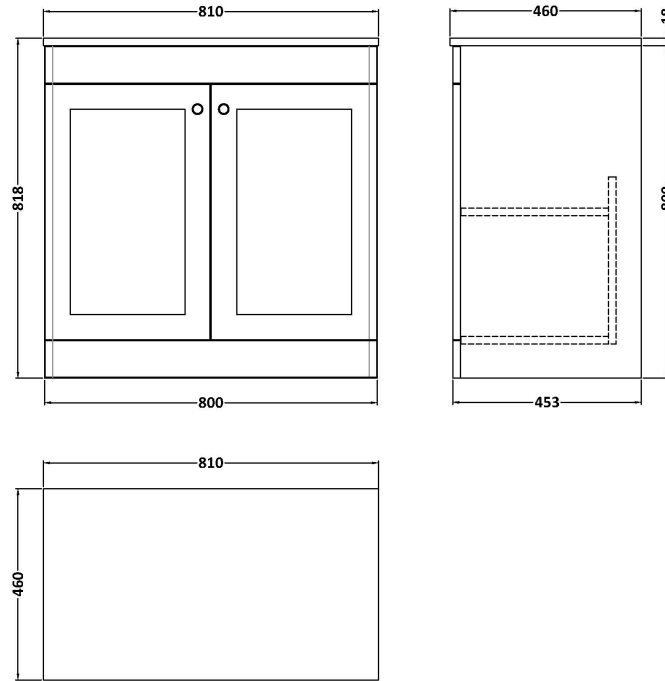

Sales Code: CLC126CMT

Description: 800 Fs 2-Door Unit & Marble Top

Packaging Details

Barcode: 5056678489109

Sales Code: CLA126

Description: 800 F/S 2-Door Unit (800X800 X453)

Product Dimensions

Height (mm):	800
Width (mm):	800
Depth (mm):	453
Nett Weight (kg):	30.5

Packaging Dimensions

Height (mm):	835
Width (mm):	825
Depth (mm):	480
Gross Weight (kg):	31

Packaging Data

Box Colour:	Brown Cardboard Box
Box Qty:	1
Label Size:	100 x 50
Label Colour:	White Label
Label Qty:	2

Sales Code: LOM98046

Description: 800 Marble Top (810 X 460mm)

Product Dimensions

Height (mm):	18
Width (mm):	810
Depth (mm):	460
Nett Weight (kg):	17.5

Packaging Dimensions

Height (mm):	35
Width (mm):	850
Depth (mm):	500
Gross Weight (kg):	18

Packaging Data

Box Colour:	Brown Cardboard Box
Box Qty:	1
Label Size:	100 x 50
Label Colour:	White Label
Label Qty:	1

Outer Box Dimensions (If Applicable)

Height (mm):	
Width (mm):	
Depth (mm):	
Gross Weight (kg):	
Barcode:	5056678482377