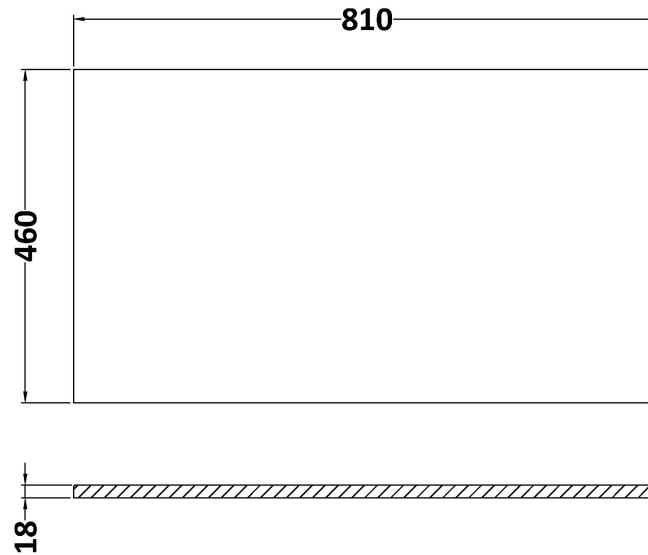

Sales Code: CLC126CMT

Description: 800 Fs 2-Door Unit & Marble Top

Packaging Details

Barcode: 5056678489109

Sales Code: CLA126

Description: 800 F/S 2-Door Unit (800X800 X453)

Product Dimensions

Height (mm):	800
Width (mm):	800
Depth (mm):	453
Nett Weight (kg):	30.5

Packaging Dimensions

Height (mm):	835
Width (mm):	825
Depth (mm):	480
Gross Weight (kg):	31

Packaging Data

Box Colour:	Brown Cardboard Box
Box Qty:	1
Label Size:	100 x 50
Label Colour:	White Label
Label Qty:	2

Sales Code: LOM98046

Description: 800 Marble Top (810 X 460mm)

Product Dimensions

Height (mm):	18
Width (mm):	810
Depth (mm):	460
Nett Weight (kg):	17.5

Packaging Dimensions

Height (mm):	35
Width (mm):	850
Depth (mm):	500
Gross Weight (kg):	18

Packaging Data

Box Colour:	Brown Cardboard Box
Box Qty:	1
Label Size:	100 x 50
Label Colour:	White Label
Label Qty:	1

Outer Box Dimensions (If Applicable)

Height (mm):	
Width (mm):	
Depth (mm):	
Gross Weight (kg):	
Barcode:	5056678482377