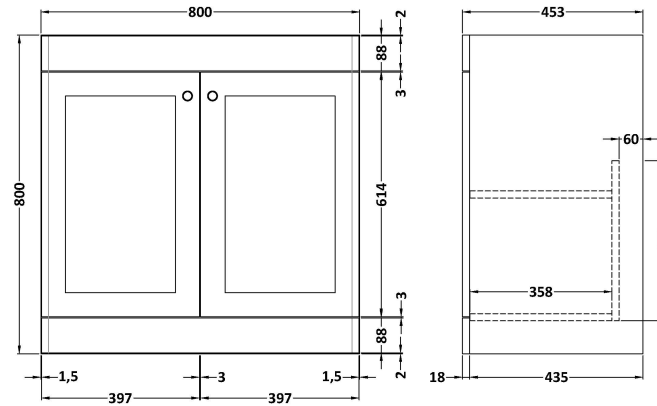

Sales Code: CLC126CMT

Description: 800 Fs 2-Door Unit & Marble Top

Packaging Details

Barcode: 5056678489109

Sales Code: CLA126

Description: 800 F/S 2-Door Unit (800X800 X453)

Product Dimensions

Height (mm):	800
Width (mm):	800
Depth (mm):	453
Nett Weight (kg):	30.5

Packaging Dimensions

Height (mm):	835
Width (mm):	825
Depth (mm):	480
Gross Weight (kg):	31

Packaging Data

Box Colour:	Brown Cardboard Box
Box Qty:	1
Label Size:	100 x 50
Label Colour:	White Label
Label Qty:	2

Sales Code: LOM98046

Description: 800 Marble Top (810 X 460mm)

Product Dimensions

Height (mm):	18
Width (mm):	810
Depth (mm):	460
Nett Weight (kg):	17.5

Packaging Dimensions

Height (mm):	35
Width (mm):	850
Depth (mm):	500
Gross Weight (kg):	18

Packaging Data

Box Colour:	Brown Cardboard Box
Box Qty:	1
Label Size:	100 x 50
Label Colour:	White Label
Label Qty:	1

Outer Box Dimensions (If Applicable)

Height (mm):	
Width (mm):	
Depth (mm):	
Gross Weight (kg):	
Barcode:	5056678482377