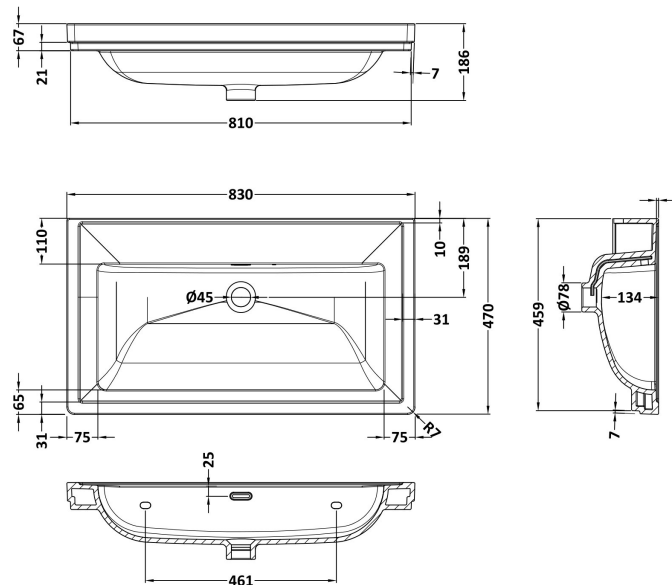

### Product Dimensions

Height (mm):	800
Width (mm):	800
Depth (mm):	453
Nett Weight (kg):	30.5

### Packaging Dimensions

Height (mm):	835
Width (mm):	825
Depth (mm):	480
Gross Weight (kg):	31

### Outer Box Dimensions (If Applicable)

Height (mm):	
Width (mm):	
Depth (mm):	
Gross Weight (kg):	
Barcode:	5056462643182

### Product Dimensions

Height (mm):	67
Width (mm):	830
Depth (mm):	470
Nett Weight (kg):	21.5