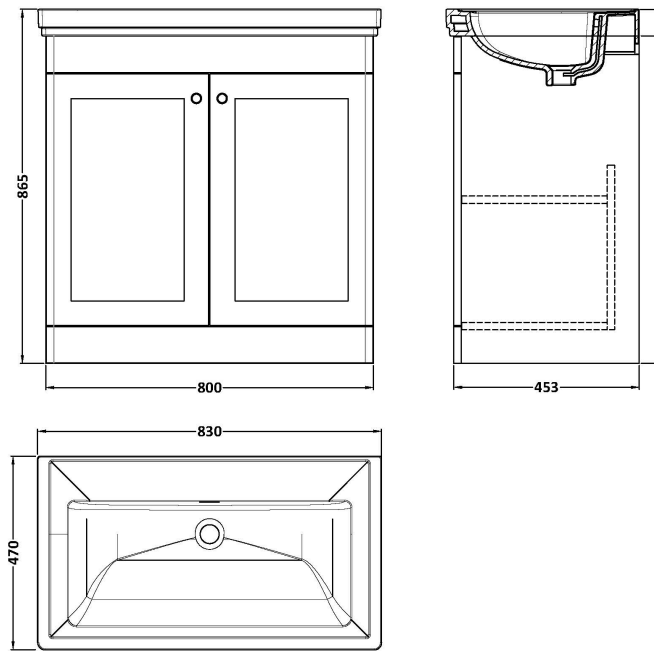

Sales Code: CLC126H

Description: 800 F/S 2-Door Unit & Basin 0Th

Packaging Details

Barcode: 5056678432785