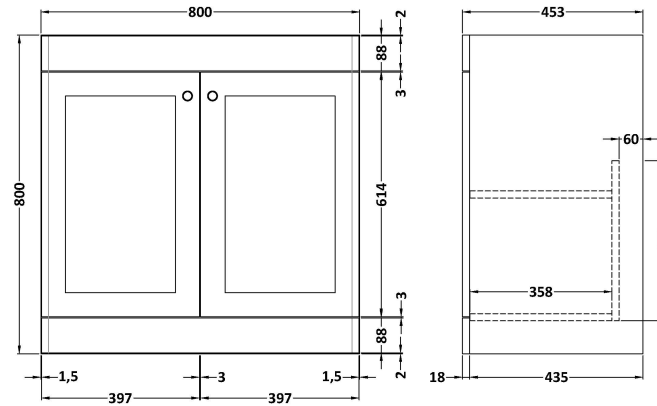

### Product Dimensions

Height (mm):	800
Width (mm):	800
Depth (mm):	453
Nett Weight (kg):	30.5

### Packaging Dimensions

Height (mm):	835
Width (mm):	825
Depth (mm):	480
Gross Weight (kg):	31

### Product Dimensions

Height (mm):	67
Width (mm):	830
Depth (mm):	470
Nett Weight (kg):	21.5

### Packaging Dimensions

Height (mm):	490
Width (mm):	850
Depth (mm):	220
Gross Weight (kg):	21.5