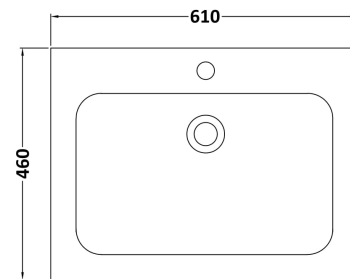

Sales Code: CLC1494P

Description: 600 Wh 1-Drawer Unit & Stone Basin 1Th

Packaging Details

Barcode: 5056817715069

Sales Code: SBM103

Description: 610 X 460mm Basin 1T/H

Product Dimensions

Height (mm):
 Width (mm):
 Depth (mm):
 Nett Weight (kg): 13.5

Packaging Dimensions

Height (mm): 200
 Width (mm): 675
 Depth (mm): 530
 Gross Weight (kg): 14

Packaging Data

Box Colour:
 Box Qty:
 Label Size: x
 Label Colour:
 Label Qty:

Outer Box Dimensions (If Applicable)

Sales Code: CLA1494

Description: 600 W/H 1-Drawer Unit (431X600x453)

Product Dimensions

Height (mm):	431
Width (mm):	600
Depth (mm):	453
Nett Weight (kg):	19

Packaging Dimensions

Height (mm):	465
Width (mm):	625
Depth (mm):	480
Gross Weight (kg):	19.5

Packaging Data

Box Colour:	Brown Cardboard Box
Box Qty:	1
Label Size:	100 x 50
Label Colour:	White Label
Label Qty:	2

Outer Box Dimensions (If Applicable)

Height (mm):	
Width (mm):	
Depth (mm):	
Gross Weight (kg):	
Barcode:	5056462643298