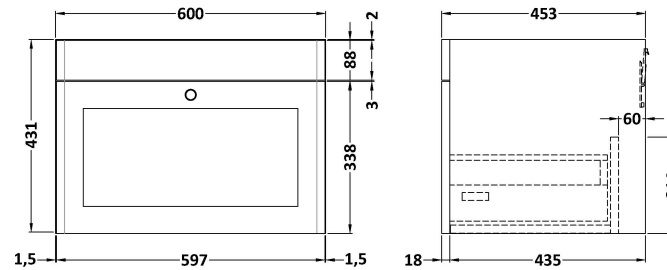

Packaging Dimensions

Height (mm): 200
 Width (mm): 675
 Depth (mm): 530
 Gross Weight (kg): 14

Packaging Data

Box Colour:
 Box Qty:
 Label Size: x
 Label Colour:
 Label Qty:

Outer Box Dimensions (If Applicable)

Height (mm):
 Width (mm):
 Depth (mm):
 Gross Weight (kg):
 Barcode: 5056678424360

Product Details

Country of Origin: China
 Fitting Instruction: No
 Certification: CE & UKCA: WRAS: WRAS No:
 Product Material:
 Fixing Supplied:

Sales Code: CLA1494

Description: 600 W/H 1-Drawer Unit (431X600x453)

Product Dimensions

Height (mm):	431
Width (mm):	600
Depth (mm):	453
Nett Weight (kg):	19

Packaging Dimensions

Height (mm):	465
Width (mm):	625
Depth (mm):	480
Gross Weight (kg):	19.5

Packaging Data

Box Colour:	Brown Cardboard Box
Box Qty:	1
Label Size:	100 x 50
Label Colour:	White Label
Label Qty:	2

Outer Box Dimensions (If Applicable)

Height (mm):	
Width (mm):	
Depth (mm):	
Gross Weight (kg):	
Barcode:	5056462643298