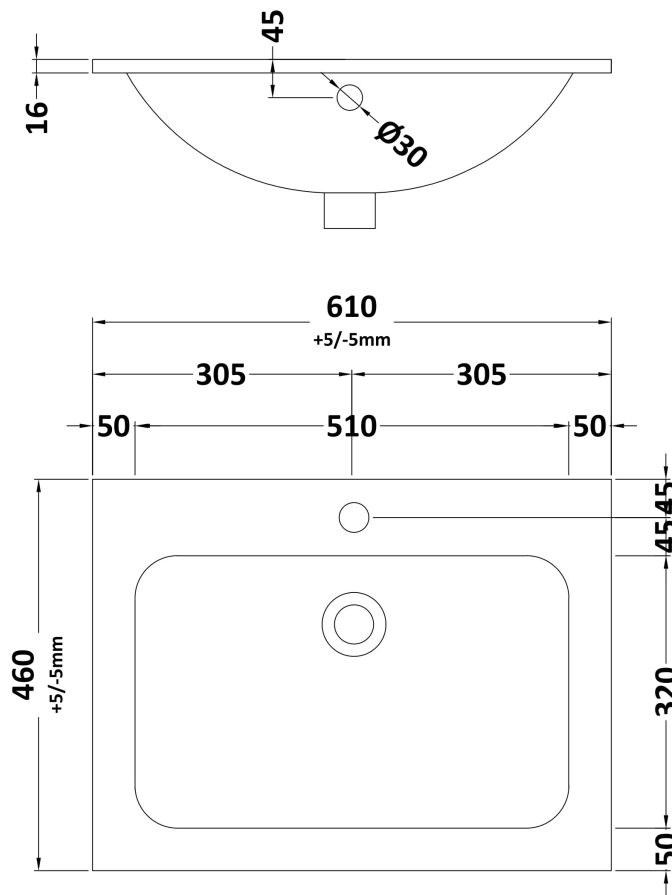

Sales Code: CLC1494P

Description: 600 Wh 1-Drawer Unit & Stone Basin 1Th

Packaging Details

Barcode: 5056817715069

Sales Code: SBM103

Description: 610 X 460mm Basin 1T/H

Product Dimensions

Height (mm):
 Width (mm):
 Depth (mm):
 Nett Weight (kg): 13.5

Packaging Dimensions

Height (mm): 200
 Width (mm): 675
 Depth (mm): 530
 Gross Weight (kg): 14

Packaging Data

Box Colour:
 Box Qty:
 Label Size: x
 Label Colour:
 Label Qty:

Outer Box Dimensions (If Applicable)

Sales Code: CLA1494

Description: 600 W/H 1-Drawer Unit (431X600x453)

Product Dimensions

Height (mm):	431
Width (mm):	600
Depth (mm):	453
Nett Weight (kg):	19

Packaging Dimensions

Height (mm):	465
Width (mm):	625
Depth (mm):	480
Gross Weight (kg):	19.5

Packaging Data

Box Colour:	Brown Cardboard Box
Box Qty:	1
Label Size:	100 x 50
Label Colour:	White Label
Label Qty:	2

Outer Box Dimensions (If Applicable)

Height (mm):	
Width (mm):	
Depth (mm):	
Gross Weight (kg):	
Barcode:	5056462643298