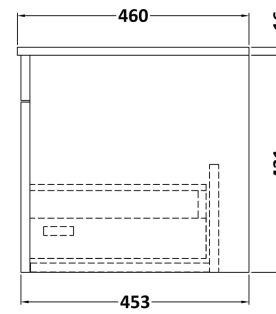

Sales Code: CLC1494P

Description: 600 Wh 1-Drawer Unit & Stone Basin 1Th

Packaging Details

Barcode: 5056817715069

Sales Code: SBM103

Description: 610 X 460mm Basin 1T/H

Product Dimensions

Height (mm):
 Width (mm):
 Depth (mm):
 Nett Weight (kg): 13.5

Packaging Dimensions

Height (mm): 200
 Width (mm): 675
 Depth (mm): 530
 Gross Weight (kg): 14

Packaging Data

Box Colour:
 Box Qty:
 Label Size: x
 Label Colour:
 Label Qty:

Outer Box Dimensions (If Applicable)

Height (mm):
 Width (mm):
 Depth (mm):
 Gross Weight (kg):
 Barcode: 5056678424360

Product Details

Country of Origin: China
 Fitting Instruction: No
 Certification: CE & UKCA: WRAS: WRAS No:
 Product Material:
 Fixing Supplied:

Sales Code: CLA1494

Description: 600 W/H 1-Drawer Unit (431X600x453)

Product Dimensions

Height (mm):	431
Width (mm):	600
Depth (mm):	453
Nett Weight (kg):	19

Packaging Dimensions

Height (mm):	465
Width (mm):	625
Depth (mm):	480
Gross Weight (kg):	19.5