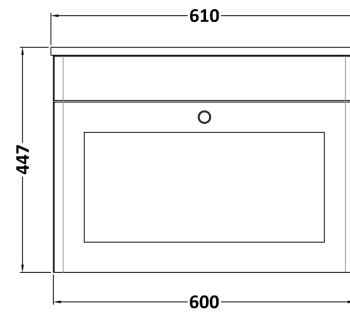

Sales Code: CLC1494P

Description: 600 Wh 1-Drawer Unit & Stone Basin 1Th

Packaging Details

Barcode: 5056817715069

Sales Code: SBM103

Description: 610 X 460mm Basin 1T/H

Product Dimensions

Height (mm):
 Width (mm):
 Depth (mm):
 Nett Weight (kg): 13.5

Packaging Dimensions

Height (mm): 200
 Width (mm): 675
 Depth (mm): 530
 Gross Weight (kg): 14

Packaging Data

Box Colour:
 Box Qty:
 Label Size: x
 Label Colour:
 Label Qty:

Outer Box Dimensions (If Applicable)

Sales Code: CLA1494

Description: 600 W/H 1-Drawer Unit (431X600x453)

Product Dimensions

Height (mm):	431
Width (mm):	600
Depth (mm):	453
Nett Weight (kg):	19

Packaging Dimensions

Height (mm):	465
Width (mm):	625
Depth (mm):	480
Gross Weight (kg):	19.5

Packaging Data

Box Colour:	Brown Cardboard Box
Box Qty:	1
Label Size:	100 x 50
Label Colour:	White Label
Label Qty:	2

Outer Box Dimensions (If Applicable)

Height (mm):	
Width (mm):	
Depth (mm):	
Gross Weight (kg):	
Barcode:	5056462643298