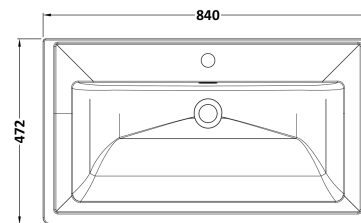

Sales Code: CLC1496A

Description: 800 W/H 1-Drawer Unit & Basin 1Th

Packaging Details

Barcode: 5056462687094