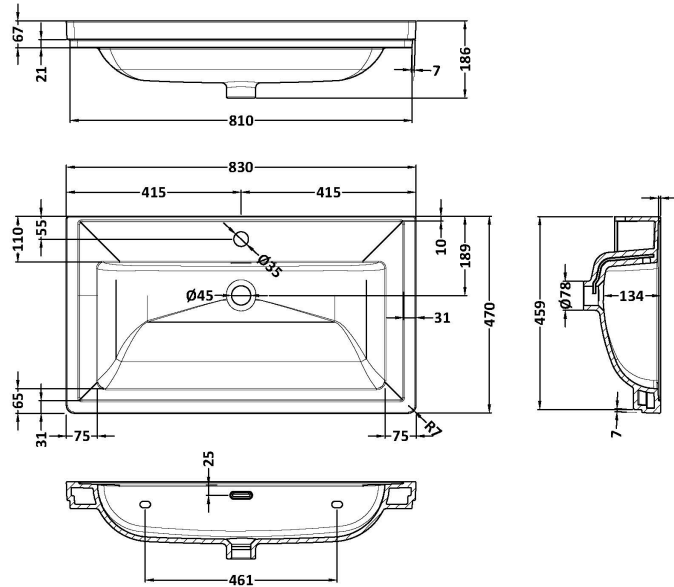

### Product Dimensions

Height (mm):	431
Width (mm):	800
Depth (mm):	453
Nett Weight (kg):	23

### Outer Box Dimensions (If Applicable)

Height (mm):	
Width (mm):	
Depth (mm):	
Gross Weight (kg):	
Barcode:	5056462643335

### Product Dimensions

Height (mm):	67
Width (mm):	830
Depth (mm):	470
Nett Weight (kg):	21.5

### Packaging Dimensions

Height (mm):	490
Width (mm):	850
Depth (mm):	220
Gross Weight (kg):	21.5