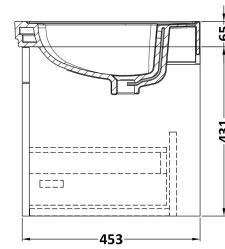

Sales Code: CLC1496A

Description: 800 W/H 1-Drawer Unit & Basin 1Th

Packaging Details

Barcode: 5056462687094