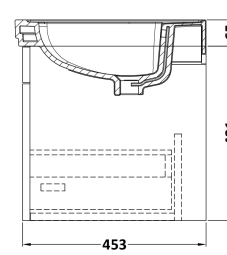

Sales Code: CLC1496B

Description: 800 W/H 1-Drawer Unit & Basin 3Th

Packaging Details

Barcode: 5056462688299

Sales Code: CLA1496

Description: 800 W/H 1-Drawer Unit (431X800x453)

Product Dimensions

Height (mm):	431
Width (mm):	800
Depth (mm):	453
Nett Weight (kg):	23

Packaging Dimensions

Height (mm):	465
Width (mm):	825
Depth (mm):	480
Gross Weight (kg):	23.5

Packaging Data

Box Colour:	Brown Cardboard Box
Box Qty:	1
Label Size:	100 x 50
Label Colour:	White Label
Label Qty:	2

Outer Box Dimensions (If Applicable)

Height (mm):	
Width (mm):	
Depth (mm):	
Gross Weight (kg):	
Barcode:	5056462643335

Product Details

Country of Origin:	China
Fitting Instruction:	No
CE & UKCA:	N/A
FSC Certified Materials:	Yes
Colour:	Satin Soft Black
Construction Method:	Cam & Wood Dowel
Construction Type:	Rigid
Cabinet Finish:	MFC Painted Matt
Fascia Finish:	Mdf Painted Matt
Cabinet Thickness (mm):	18
Fascia Thickness (mm):	18
Drawer Included:	Yes
Drawer Type:	80mm High Metal S/C Inc Galler
No of Shelves:	Not Applicable
Hinge Type:	Not Applicable
Hinge Included:	Not Applicable
Adjustable Legs:	No, Not Required
Fixings Included:	Yes
Handle Style:	Traditional
Waste Shroud:	Yes
Handle Included:	Yes, Supplied
Handle Type:	Knob

Sales Code: CBM535

Description: 800 Classique Basin 3Th

Product Dimensions

Height (mm):	67
Width (mm):	830
Depth (mm):	470
Nett Weight (kg):	21.5

Packaging Dimensions

Height (mm):	490
Width (mm):	850
Depth (mm):	220
Gross Weight (kg):	21.5