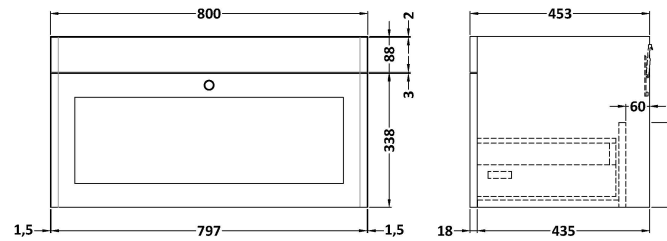

Sales Code: CLC1496B

Description: 800 W/H 1-Drawer Unit & Basin 3Th

Packaging Details

Barcode: 5056462688299

Sales Code: CLA1496

Description: 800 W/H 1-Drawer Unit (431X800x453)

Product Dimensions

Height (mm):	431
Width (mm):	800
Depth (mm):	453
Nett Weight (kg):	23

Packaging Dimensions

Height (mm):	465
Width (mm):	825
Depth (mm):	480
Gross Weight (kg):	23.5

Packaging Data

Box Colour:	Brown Cardboard Box
Box Qty:	1
Label Size:	100 x 50
Label Colour:	White Label
Label Qty:	2

Sales Code: CBM535

Description: 800 Classique Basin 3Th

Product Dimensions

Height (mm):	67
Width (mm):	830
Depth (mm):	470
Nett Weight (kg):	21.5

Packaging Dimensions

Height (mm):	490
Width (mm):	850
Depth (mm):	220
Gross Weight (kg):	21.5

Packaging Data

Box Colour:	Brown Cardboard Box - Printed
Box Qty:	1
Label Size:	100 x 50
Label Colour:	White Label
Label Qty:	2

Outer Box Dimensions (If Applicable)

Height (mm):	
Width (mm):	
Depth (mm):	
Gross Weight (kg):	
Barcode:	5056462643687