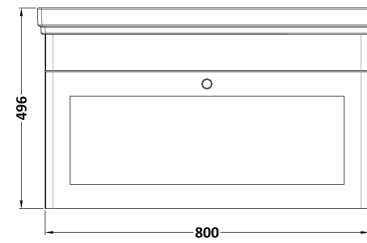

Sales Code: CLC1496B

Description: 800 W/H 1-Drawer Unit & Basin 3Th

Packaging Details

Barcode: 5056462688299

Sales Code: CLA1496

Description: 800 W/H 1-Drawer Unit (431X800x453)

Product Dimensions

Height (mm):	431
Width (mm):	800
Depth (mm):	453
Nett Weight (kg):	23

Packaging Dimensions

Height (mm):	465
Width (mm):	825
Depth (mm):	480
Gross Weight (kg):	23.5

Packaging Data

Box Colour:	Brown Cardboard Box
Box Qty:	1
Label Size:	100 x 50
Label Colour:	White Label
Label Qty:	2

Outer Box Dimensions (If Applicable)

Height (mm):	
Width (mm):	
Depth (mm):	
Gross Weight (kg):	
Barcode:	5056462643335

Product Details

Country of Origin:	China
Fitting Instruction:	No
CE & UKCA:	N/A
FSC Certified Materials:	Yes
Colour:	Satin Soft Black
Construction Method:	Cam & Wood Dowel
Construction Type:	Rigid
Cabinet Finish:	MFC Painted Matt
Fascia Finish:	Mdf Painted Matt
Cabinet Thickness (mm):	18
Fascia Thickness (mm):	18
Drawer Included:	Yes
Drawer Type:	80mm High Metal S/C Inc Galler
No of Shelves:	Not Applicable
Hinge Type:	Not Applicable
Hinge Included:	Not Applicable
Adjustable Legs:	No, Not Required
Fixings Included:	Yes
Handle Style:	Traditional
Waste Shroud:	Yes
Handle Included:	Yes, Supplied
Handle Type:	Knob

Sales Code: CBM535

Description: 800 Classique Basin 3Th

Product Dimensions

Height (mm):	67
Width (mm):	830
Depth (mm):	470
Nett Weight (kg):	21.5

Packaging Dimensions

Height (mm):	490
Width (mm):	850
Depth (mm):	220
Gross Weight (kg):	21.5