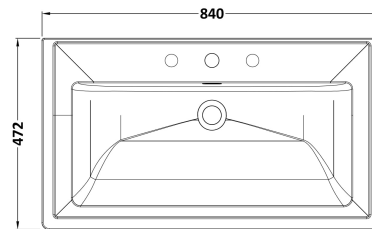

Sales Code: CLC1496B

Description: 800 W/H 1-Drawer Unit & Basin 3Th

Packaging Details

Barcode: 5056462688299

Sales Code: CLA1496

Description: 800 W/H 1-Drawer Unit (431X800x453)

Product Dimensions

Height (mm):	431
Width (mm):	800
Depth (mm):	453
Nett Weight (kg):	23

Packaging Dimensions

Height (mm):	465
Width (mm):	825
Depth (mm):	480
Gross Weight (kg):	23.5

Packaging Data

Box Colour:	Brown Cardboard Box
Box Qty:	1
Label Size:	100 x 50
Label Colour:	White Label
Label Qty:	2

Outer Box Dimensions (If Applicable)

Height (mm):	
Width (mm):	
Depth (mm):	
Gross Weight (kg):	
Barcode:	5056462643335

Product Details

Country of Origin:	China
Fitting Instruction:	No
CE & UKCA:	N/A
FSC Certified Materials:	Yes
Colour:	Satin Soft Black
Construction Method:	Cam & Wood Dowel
Construction Type:	Rigid
Cabinet Finish:	MFC Painted Matt
Fascia Finish:	Mdf Painted Matt
Cabinet Thickness (mm):	18
Fascia Thickness (mm):	18
Drawer Included:	Yes
Drawer Type:	80mm High Metal S/C Inc Galler
No of Shelves:	Not Applicable
Hinge Type:	Not Applicable
Hinge Included:	Not Applicable
Adjustable Legs:	No, Not Required
Fixings Included:	Yes
Handle Style:	Traditional
Waste Shroud:	Yes
Handle Included:	Yes, Supplied
Handle Type:	Knob

Sales Code: CBM535

Description: 800 Classique Basin 3Th

Product Dimensions

Height (mm):	67
Width (mm):	830
Depth (mm):	470
Nett Weight (kg):	21.5

Packaging Dimensions

Height (mm):	490
Width (mm):	850
Depth (mm):	220
Gross Weight (kg):	21.5