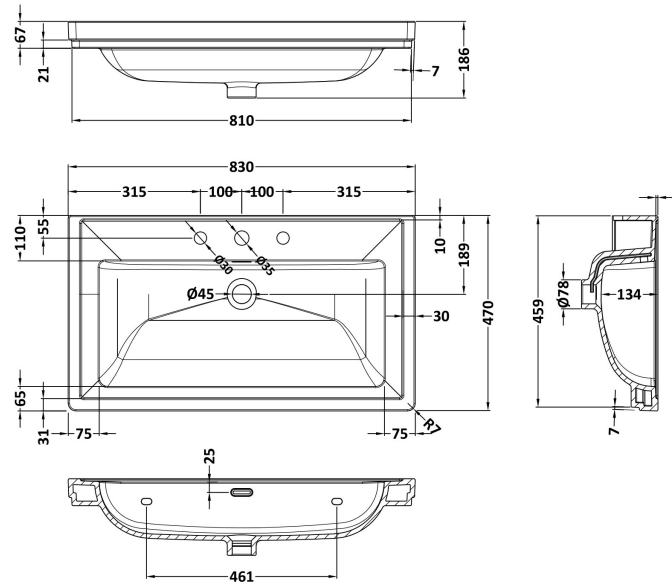

Packaging Dimensions

Height (mm):	465
Width (mm):	825
Depth (mm):	480
Gross Weight (kg):	23.5

Packaging Data

Box Colour:	Brown Cardboard Box
Box Qty:	1
Label Size:	100 x 50
Label Colour:	White Label
Label Qty:	2

Outer Box Dimensions (If Applicable)

Height (mm):	
Width (mm):	
Depth (mm):	
Gross Weight (kg):	
Barcode:	5056462643335

Product Details

Country of Origin:	China
Fitting Instruction:	No
CE & UKCA:	N/A
FSC Certified Materials:	Yes
Colour:	Satin Soft Black
Construction Method:	Cam & Wood Dowel
Construction Type:	Rigid
Cabinet Finish:	MFC Painted Matt
Fascia Finish:	Mdf Painted Matt
Cabinet Thickness (mm):	18
Fascia Thickness (mm):	18
Drawer Included:	Yes
Drawer Type:	80mm High Metal S/C Inc Galler
No of Shelves:	Not Applicable
Hinge Type:	Not Applicable
Hinge Included:	Not Applicable
Adjustable Legs:	No, Not Required
Fixings Included:	Yes
Handle Style:	Traditional
Waste Shroud:	Yes
Handle Included:	Yes, Supplied
Handle Type:	Knob

Sales Code: CBM535

Description: 800 Classique Basin 3Th

Product Dimensions

Height (mm):	67
Width (mm):	830
Depth (mm):	470
Nett Weight (kg):	21.5

Packaging Dimensions

Height (mm):	490
Width (mm):	850
Depth (mm):	220
Gross Weight (kg):	21.5

Packaging Data

Box Colour:	Brown Cardboard Box - Printed
Box Qty:	1
Label Size:	100 x 50
Label Colour:	White Label
Label Qty:	2

Outer Box Dimensions (If Applicable)

Height (mm):	
Width (mm):	
Depth (mm):	
Gross Weight (kg):	
Barcode:	5056462643687