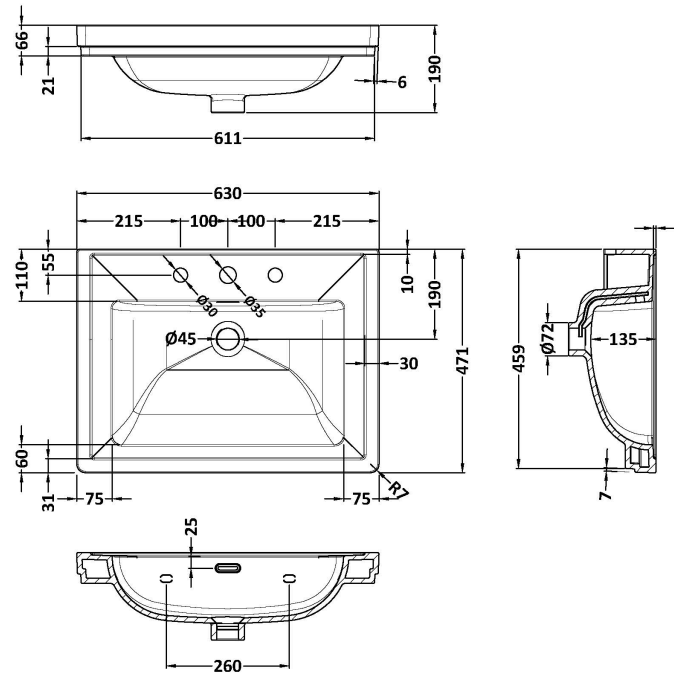

Sales Code: CLC894B

Description: 600 W/H 1-Drawer Unit & Basin 3Th

Packaging Details

Barcode: 5056462688244

Sales Code: CLA894

Description: 600 W/H 1-Drawer Unit (431X600x453)

Product Dimensions

Height (mm):	431
Width (mm):	600
Depth (mm):	453
Nett Weight (kg):	19

Packaging Dimensions

Height (mm):	465
Width (mm):	625
Depth (mm):	480
Gross Weight (kg):	19.5

Packaging Data

Box Colour:	Brown Cardboard Box
Box Qty:	1
Label Size:	100 x 50
Label Colour:	White Label
Label Qty:	2

Outer Box Dimensions (If Applicable)

Height (mm):	
Width (mm):	
Depth (mm):	
Gross Weight (kg):	
Barcode:	5056462643281

Product Details

Country of Origin:	China
Fitting Instruction:	No
CE & UKCA:	N/A
FSC Certified Materials:	Yes
Colour:	Satin Green
Construction Method:	Cam & Wood Dowel
Construction Type:	Rigid
Cabinet Finish:	MFC Painted Matt
Fascia Finish:	Mdf Painted Matt
Cabinet Thickness (mm):	18
Fascia Thickness (mm):	18
Drawer Included:	Yes
Drawer Type:	80mm High Metal S/C Inc Galler
No of Shelves:	Not Applicable
Hinge Type:	Not Applicable
Hinge Included:	Not Applicable
Adjustable Legs:	No, Not Required
Fixings Included:	Yes
Handle Style:	Traditional
Waste Shroud:	Yes
Handle Included:	Yes, Supplied
Handle Type:	Knob

Sales Code: CBM533

Description: 600 Classique Basin 3Th

Product Dimensions

Height (mm):	66
Width (mm):	630
Depth (mm):	471
Nett Weight (kg):	17

Packaging Dimensions

Height (mm):	490
Width (mm):	650
Depth (mm):	220
Gross Weight (kg):	17