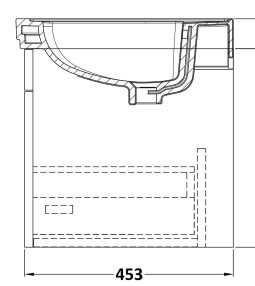

Sales Code: CLC894B

Description: 600 W/H 1-Drawer Unit & Basin 3Th

Packaging Details

Barcode: 5056462688244

Sales Code: CLA894

Description: 600 W/H 1-Drawer Unit (431X600x453)

Product Dimensions

Height (mm):	431
Width (mm):	600
Depth (mm):	453
Nett Weight (kg):	19

Packaging Dimensions

Height (mm):	465
Width (mm):	625
Depth (mm):	480
Gross Weight (kg):	19.5

Packaging Data

Box Colour:	Brown Cardboard Box
Box Qty:	1
Label Size:	100 x 50
Label Colour:	White Label
Label Qty:	2

Outer Box Dimensions (If Applicable)

Height (mm):	
Width (mm):	
Depth (mm):	
Gross Weight (kg):	
Barcode:	5056462643281

Product Details

Country of Origin:	China
Fitting Instruction:	No
CE & UKCA:	N/A
FSC Certified Materials:	Yes
Colour:	Satin Green
Construction Method:	Cam & Wood Dowel
Construction Type:	Rigid
Cabinet Finish:	MFC Painted Matt
Fascia Finish:	Mdf Painted Matt
Cabinet Thickness (mm):	18
Fascia Thickness (mm):	18
Drawer Included:	Yes
Drawer Type:	80mm High Metal S/C Inc Galler
No of Shelves:	Not Applicable
Hinge Type:	Not Applicable
Hinge Included:	Not Applicable
Adjustable Legs:	No, Not Required
Fixings Included:	Yes
Handle Style:	Traditional
Waste Shroud:	Yes
Handle Included:	Yes, Supplied
Handle Type:	Knob

Sales Code: CBM533

Description: 600 Classique Basin 3Th

Product Dimensions

Height (mm):	66
Width (mm):	630
Depth (mm):	471
Nett Weight (kg):	17

Packaging Dimensions

Height (mm):	490
Width (mm):	650
Depth (mm):	220
Gross Weight (kg):	17