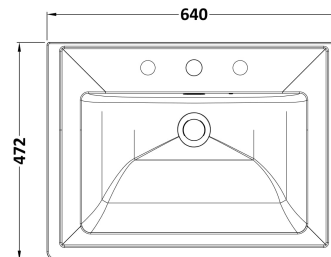

Sales Code: CLC894B

Description: 600 W/H 1-Drawer Unit & Basin 3Th

Packaging Details

Barcode: 5056462688244

Sales Code: CLA894

Description: 600 W/H 1-Drawer Unit (431X600x453)

Product Dimensions

Height (mm):	431
Width (mm):	600
Depth (mm):	453
Nett Weight (kg):	19

Packaging Dimensions

Height (mm):	465
Width (mm):	625
Depth (mm):	480
Gross Weight (kg):	19.5

Packaging Data

Box Colour:	Brown Cardboard Box
Box Qty:	1
Label Size:	100 x 50
Label Colour:	White Label
Label Qty:	2

Outer Box Dimensions (If Applicable)

Height (mm):	
Width (mm):	
Depth (mm):	
Gross Weight (kg):	
Barcode:	5056462643281

Product Details

Country of Origin:	China
Fitting Instruction:	No
CE & UKCA:	N/A
FSC Certified Materials:	Yes
Colour:	Satin Green
Construction Method:	Cam & Wood Dowel
Construction Type:	Rigid
Cabinet Finish:	MFC Painted Matt
Fascia Finish:	Mdf Painted Matt
Cabinet Thickness (mm):	18
Fascia Thickness (mm):	18
Drawer Included:	Yes
Drawer Type:	80mm High Metal S/C Inc Galler
No of Shelves:	Not Applicable
Hinge Type:	Not Applicable
Hinge Included:	Not Applicable
Adjustable Legs:	No, Not Required
Fixings Included:	Yes
Handle Style:	Traditional
Waste Shroud:	Yes
Handle Included:	Yes, Supplied
Handle Type:	Knob

Sales Code: CBM533

Description: 600 Classique Basin 3Th

Product Dimensions

Height (mm):	66
Width (mm):	630
Depth (mm):	471
Nett Weight (kg):	17

Packaging Dimensions

Height (mm):	490
Width (mm):	650
Depth (mm):	220
Gross Weight (kg):	17