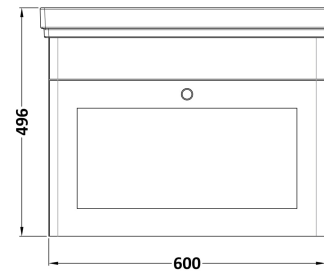

Sales Code: CLC894B

Description: 600 W/H 1-Drawer Unit & Basin 3Th

Packaging Details

Barcode: 5056462688244

Sales Code: CLA894

Description: 600 W/H 1-Drawer Unit (431X600x453)

Product Dimensions

Height (mm):	431
Width (mm):	600
Depth (mm):	453
Nett Weight (kg):	19

Packaging Dimensions

Height (mm):	465
Width (mm):	625
Depth (mm):	480
Gross Weight (kg):	19.5

Packaging Data

Box Colour:	Brown Cardboard Box
Box Qty:	1
Label Size:	100 x 50
Label Colour:	White Label
Label Qty:	2

Outer Box Dimensions (If Applicable)

Height (mm):	
Width (mm):	
Depth (mm):	
Gross Weight (kg):	
Barcode:	5056462643281

Product Details

Country of Origin:	China
Fitting Instruction:	No
CE & UKCA:	N/A
FSC Certified Materials:	Yes
Colour:	Satin Green
Construction Method:	Cam & Wood Dowel
Construction Type:	Rigid
Cabinet Finish:	MFC Painted Matt
Fascia Finish:	Mdf Painted Matt
Cabinet Thickness (mm):	18
Fascia Thickness (mm):	18
Drawer Included:	Yes
Drawer Type:	80mm High Metal S/C Inc Galler
No of Shelves:	Not Applicable
Hinge Type:	Not Applicable
Hinge Included:	Not Applicable
Adjustable Legs:	No, Not Required
Fixings Included:	Yes
Handle Style:	Traditional
Waste Shroud:	Yes
Handle Included:	Yes, Supplied
Handle Type:	Knob

Sales Code: CBM533

Description: 600 Classique Basin 3Th

Product Dimensions

Height (mm):	66
Width (mm):	630
Depth (mm):	471
Nett Weight (kg):	17

Packaging Dimensions

Height (mm):	490
Width (mm):	650
Depth (mm):	220
Gross Weight (kg):	17