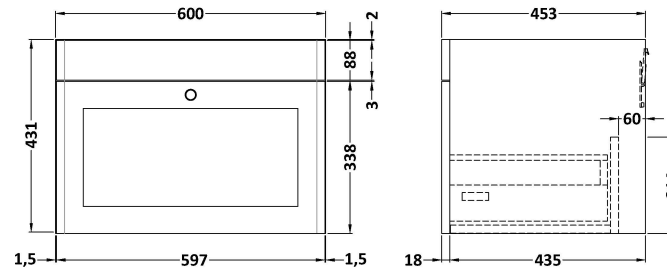

Sales Code: CLC894B

Description: 600 W/H 1-Drawer Unit & Basin 3Th

Packaging Details

Barcode: 5056462688244

Sales Code: CLA894

Description: 600 W/H 1-Drawer Unit (431X600x453)

Product Dimensions

Height (mm):	431
Width (mm):	600
Depth (mm):	453
Nett Weight (kg):	19

Packaging Dimensions

Height (mm):	465
Width (mm):	625
Depth (mm):	480
Gross Weight (kg):	19.5

Packaging Data

Box Colour:	Brown Cardboard Box
Box Qty:	1
Label Size:	100 x 50
Label Colour:	White Label
Label Qty:	2

Sales Code: CBM533

Description: 600 Classique Basin 3Th

Product Dimensions

Height (mm):	66
Width (mm):	630
Depth (mm):	471
Nett Weight (kg):	17

Packaging Dimensions

Height (mm):	490
Width (mm):	650
Depth (mm):	220
Gross Weight (kg):	17

Packaging Data

Box Colour:	Brown Cardboard Box - Printed
Box Qty:	1
Label Size:	100 x 50
Label Colour:	White Label
Label Qty:	2

Outer Box Dimensions (If Applicable)

Height (mm):	
Width (mm):	
Depth (mm):	
Gross Weight (kg):	
Barcode:	5056462643663