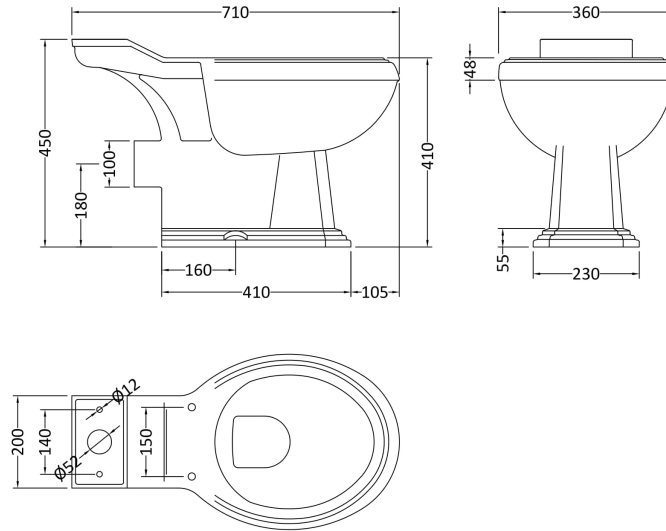

Sales Code: Clg003

Description: Legend Close Coupled Wc

Packaging Details

Barcode: 5055275866870

Sales Code: NCS400

Description: Legend Pan & Seat

Product Dimensions

Height (mm):	450
Width (mm):	370
Depth (mm):	710
Nett Weight (kg):	19.5

Packaging Dimensions

Height (mm):	490
Width (mm):	390
Depth (mm):	710
Gross Weight (kg):	22

Packaging Data

Box Colour:	Brown Cardboard Box - Printed
Box Qty:	1
Label Size:	100 x 50
Label Colour:	Not Applicable
Label Qty:	0

Outer Box Dimensions (If Applicable)

Height (mm):	
Width (mm):	
Depth (mm):	
Gross Weight (kg):	
Barcode:	5060272822699

Product Details

Country of Origin:	China
Fitting Instruction:	No
Certification: CE & UKCA:	N/A
WRAS:	N/A
WRAS No:	N/A
Product Material:	Vitreous China
Fixing Supplied:	No

Sales Code: NCS401

Description: Legend Cistern Inc Chrome Handle

Product Dimensions		
Height (mm):	370	
Width (mm):	490	
Depth (mm):	200	
Nett Weight (kg):	14.2	
Packaging Dimensions		
Height (mm):	390	
Width (mm):	500	
Depth (mm):	200	
Gross Weight (kg):	15.7	
Packaging Data		
Box Colour:	Brown Cardboard Box - Printed	
Box Qty:	1	
Label Size:	100 x 50	
Label Colour:	Not Applicable	
Label Qty:	0	
Outer Box Dimensions (If Applicable)		
Height (mm):		
Width (mm):		
Depth (mm):		
Gross Weight (kg):		
Barcode:	5060272822705	
Product Details		
Country of Origin:	China	
Fitting Instruction:	No	
Certification: CE & UKCA:	N/A	WRAS: N/A WRAS No: N/A
Product Material:	Vitreous China	
Fixing Supplied:	No	
Pans/Bidets: Trap Style: Not Applicable Includes Seat: Not Applicable		
Seats: Seat Type: Not Applicable Material: Not Applicable		
Function: Not Applicable Hinge Type: Not Applicable		
Hinge Material: Not Applicable		
Cisterns: Operating Type: Lever Fittings: Loose Single 6L		
Lever Type: Plastic Chrome Platec		
Basins: Tap Hole: Not Applicable Chain Stay Hole: Not Applicable		
Template: Not Applicable Waste Type Req: Not Applicable		
Overflow Inc: Not Applicable Overflow Cover: Not Applicable		
Inner Bowl Depth (mm): N/A		