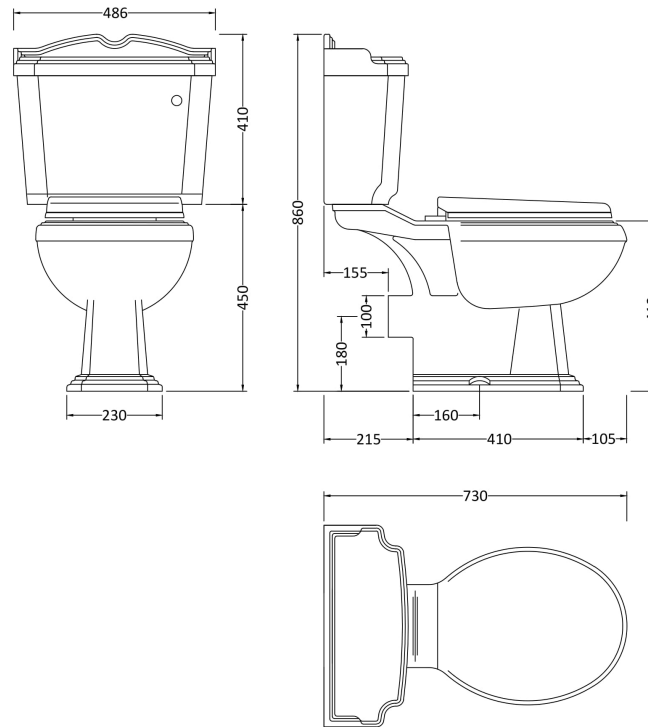

Sales Code: Clg003

Description: Legend Close Coupled Wc

Packaging Details

Barcode: 5055275866870

Sales Code: NCS400

Description: Legend Pan & Seat

Product Dimensions

Height (mm):	450
Width (mm):	370
Depth (mm):	710
Nett Weight (kg):	19.5

Packaging Dimensions

Height (mm):	490
Width (mm):	390
Depth (mm):	710
Gross Weight (kg):	22

Packaging Data

Box Colour:	Brown Cardboard Box - Printed
Box Qty:	1
Label Size:	100 x 50
Label Colour:	Not Applicable
Label Qty:	0

Outer Box Dimensions (If Applicable)

Height (mm):	
Width (mm):	
Depth (mm):	
Gross Weight (kg):	
Barcode:	5060272822699

Product Details

Country of Origin:	China
Fitting Instruction:	No
Certification: CE & UKCA:	N/A
WRAS:	N/A
WRAS No:	N/A
Product Material:	Vitreous China
Fixing Supplied:	No

Sales Code: NCS401

Description: Legend Cistern Inc Chrome Handle

Product Dimensions		
Height (mm):	370	
Width (mm):	490	
Depth (mm):	200	
Nett Weight (kg):	14.2	
Packaging Dimensions		
Height (mm):	390	
Width (mm):	500	
Depth (mm):	200	
Gross Weight (kg):	15.7	
Packaging Data		
Box Colour:	Brown Cardboard Box - Printed	
Box Qty:	1	
Label Size:	100 x 50	
Label Colour:	Not Applicable	
Label Qty:	0	
Outer Box Dimensions (If Applicable)		
Height (mm):		
Width (mm):		
Depth (mm):		
Gross Weight (kg):		
Barcode:	5060272822705	
Product Details		
Country of Origin:	China	
Fitting Instruction:	No	
Certification: CE & UKCA:	N/A	WRAS: N/A WRAS No: N/A
Product Material:	Vitreous China	
Fixing Supplied:	No	
Pans/Bidets: Trap Style: Not Applicable Includes Seat: Not Applicable		
Seats: Seat Type: Not Applicable Material: Not Applicable		
Function: Not Applicable Hinge Type: Not Applicable		
Hinge Material: Not Applicable		
Cisterns: Operating Type: Lever Fittings: Loose Single 6L		
Lever Type: Plastic Chrome Platec		
Basins: Tap Hole: Not Applicable Chain Stay Hole: Not Applicable		
Template: Not Applicable Waste Type Req: Not Applicable		
Overflow Inc: Not Applicable Overflow Cover: Not Applicable		
Inner Bowl Depth (mm): N/A		