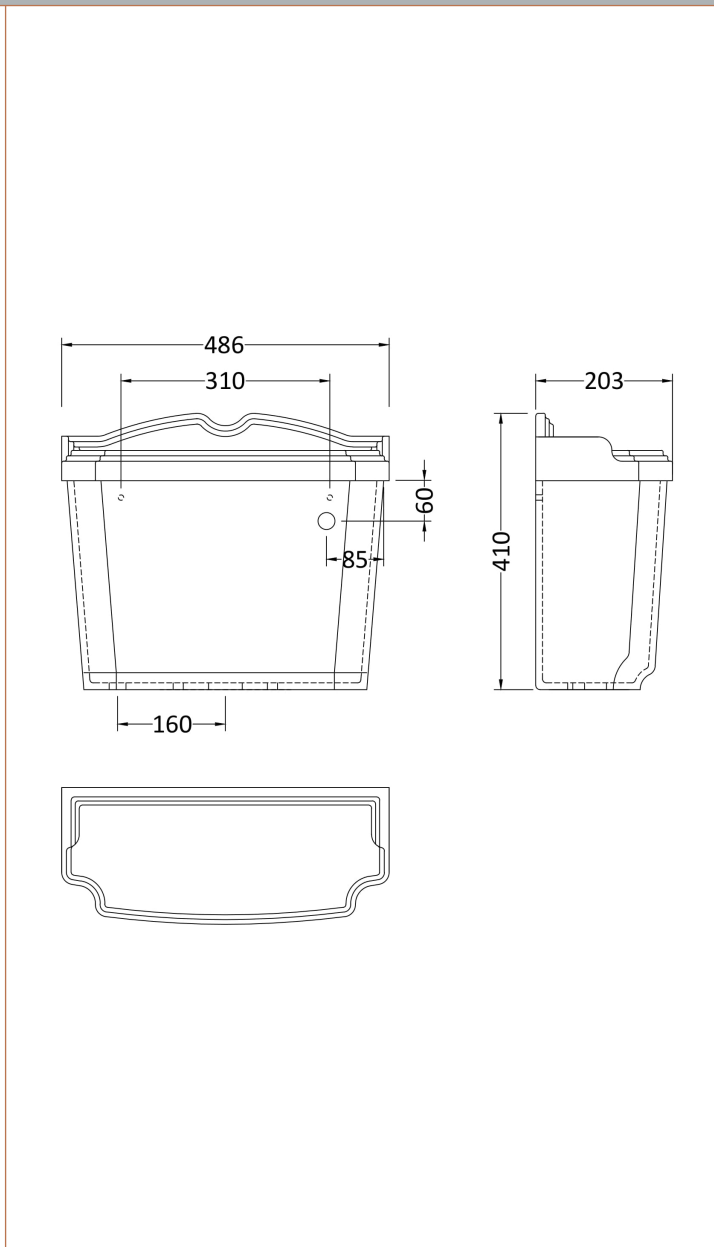

Sales Code: Clg003

Description: Legend Close Coupled Wc

Packaging Details

Barcode: 5055275866870

Sales Code: NCS400

Description: Legend Pan & Seat

Product Dimensions

Height (mm):	450
Width (mm):	370
Depth (mm):	710
Nett Weight (kg):	19.5

Packaging Dimensions

Height (mm):	490
Width (mm):	390
Depth (mm):	710
Gross Weight (kg):	22

Packaging Data

Box Colour:	Brown Cardboard Box - Printed
Box Qty:	1
Label Size:	100 x 50
Label Colour:	Not Applicable
Label Qty:	0

Outer Box Dimensions (If Applicable)

Height (mm):	
Width (mm):	
Depth (mm):	
Gross Weight (kg):	
Barcode:	5060272822699

Product Details

Country of Origin:	China
Fitting Instruction:	No
Certification: CE & UKCA:	N/A
WRAS:	N/A
WRAS No:	N/A
Product Material:	Vitreous China
Fixing Supplied:	No

Sales Code: NCS401

Description: Legend Cistern Inc Chrome Handle

Product Dimensions		
Height (mm):	370	
Width (mm):	490	
Depth (mm):	200	
Nett Weight (kg):	14.2	
Packaging Dimensions		
Height (mm):	390	
Width (mm):	500	
Depth (mm):	200	
Gross Weight (kg):	15.7	
Packaging Data		
Box Colour:	Brown Cardboard Box - Printed	
Box Qty:	1	
Label Size:	100 x 50	
Label Colour:	Not Applicable	
Label Qty:	0	
Outer Box Dimensions (If Applicable)		
Height (mm):		
Width (mm):		
Depth (mm):		
Gross Weight (kg):		
Barcode:	5060272822705	
Product Details		
Country of Origin:	China	
Fitting Instruction:	No	
Certification: CE & UKCA:	N/A	WRAS: N/A WRAS No: N/A
Product Material:	Vitreous China	
Fixing Supplied:	No	
Pans/Bidets: Trap Style: Not Applicable Includes Seat: Not Applicable		
Seats: Seat Type: Not Applicable Material: Not Applicable		
Function: Not Applicable Hinge Type: Not Applicable		
Hinge Material: Not Applicable		
Cisterns: Operating Type: Lever Fittings: Loose Single 6L		
Lever Type: Plastic Chrome Platec		
Basins: Tap Hole: Not Applicable Chain Stay Hole: Not Applicable		
Template: Not Applicable Waste Type Req: Not Applicable		
Overflow Inc: Not Applicable Overflow Cover: Not Applicable		
Inner Bowl Depth (mm): N/A		