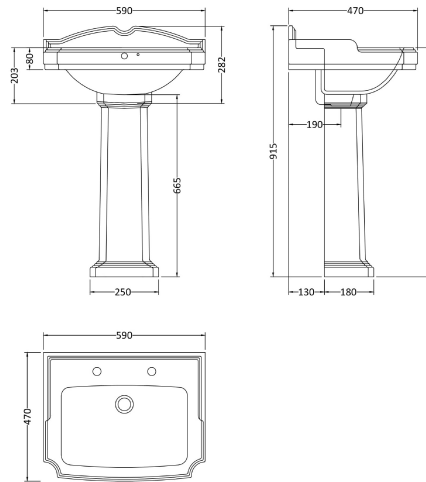

Sales Code: Clg004

Description: Legend 590mm 2Th Basin & Pedestal

Packaging Details

Barcode: 5055275866863

Sales Code: NCS403

Description: Legend Pedestal

Product Dimensions

Height (mm):	690
Width (mm):	260
Depth (mm):	160
Nett Weight (kg):	10.56

Packaging Dimensions

Height (mm):	700
Width (mm):	270
Depth (mm):	200
Gross Weight (kg):	11

Packaging Data

Box Colour:	Brown Cardboard Box - Printed
Box Qty:	1
Label Size:	100 x 50
Label Colour:	Not Applicable
Label Qty:	0

Outer Box Dimensions (If Applicable)

Height (mm):	
Width (mm):	
Depth (mm):	
Gross Weight (kg):	
Barcode:	5055369026579

Product Details

Country of Origin:	China
Fitting Instruction:	No
Certification: CE & UKCA:	N/A
WRAS:	N/A
WRAS No:	N/A
Product Material:	Vitreous China
Fixing Supplied:	No

Sales Code: NCS422

Description: Legend Large Basin 2Th

Product Dimensions

Height (mm):	280
Width (mm):	590
Depth (mm):	470
Nett Weight (kg):	18.54

Packaging Dimensions

Height (mm):	290
Width (mm):	510
Depth (mm):	590
Gross Weight (kg):	19.2