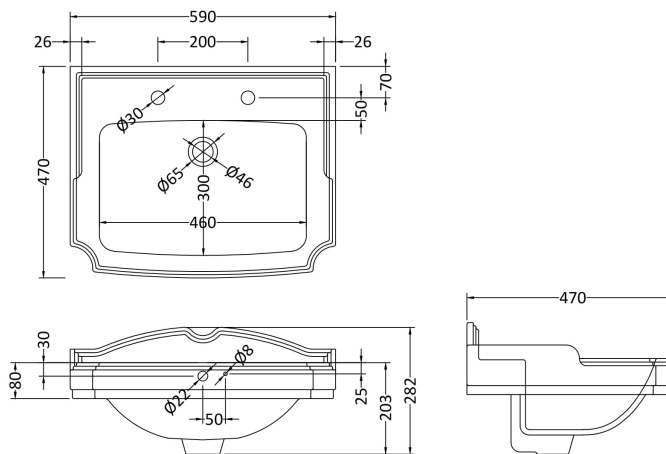

Sales Code: Clg004

Description: Legend 590mm 2Th Basin & Pedestal

Packaging Details

Barcode: 5055275866863

Sales Code: NCS403

Description: Legend Pedestal

Product Dimensions

Height (mm):	690
Width (mm):	260
Depth (mm):	160
Nett Weight (kg):	10.56

Packaging Dimensions

Height (mm):	700
Width (mm):	270
Depth (mm):	200
Gross Weight (kg):	11

Packaging Data

Box Colour:	Brown Cardboard Box - Printed
Box Qty:	1
Label Size:	100 x 50
Label Colour:	Not Applicable
Label Qty:	0

Outer Box Dimensions (If Applicable)

Height (mm):	
Width (mm):	
Depth (mm):	
Gross Weight (kg):	
Barcode:	5055369026579

Product Details

Country of Origin:	China
Fitting Instruction:	No
Certification: CE & UKCA:	N/A
WRAS:	N/A
WRAS No:	N/A
Product Material:	Vitreous China
Fixing Supplied:	No

Sales Code: NCS422

Description: Legend Large Basin 2Th

Product Dimensions

Height (mm):	280
Width (mm):	590
Depth (mm):	470
Nett Weight (kg):	18.54

Packaging Dimensions

Height (mm):	290
Width (mm):	510
Depth (mm):	590
Gross Weight (kg):	19.2