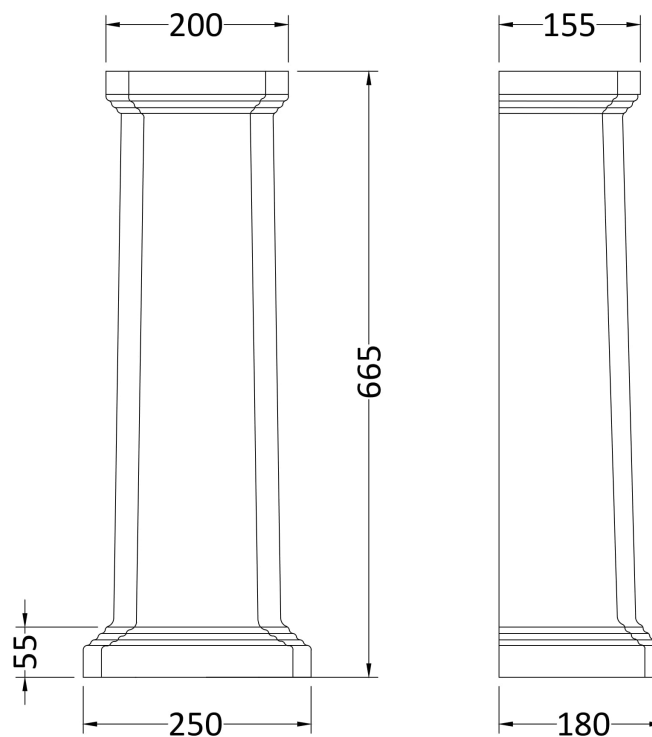

Sales Code: Clg004

Description: Legend 590mm 2Th Basin & Pedestal

Packaging Details

Barcode: 5055275866863

Sales Code: NCS403

Description: Legend Pedestal

Product Dimensions

Height (mm):	690
Width (mm):	260
Depth (mm):	160
Nett Weight (kg):	10.56

Packaging Dimensions

Height (mm):	700
Width (mm):	270
Depth (mm):	200
Gross Weight (kg):	11

Packaging Data

Box Colour:	Brown Cardboard Box - Printed
Box Qty:	1
Label Size:	100 x 50
Label Colour:	Not Applicable
Label Qty:	0

Outer Box Dimensions (If Applicable)

Height (mm):	
Width (mm):	
Depth (mm):	
Gross Weight (kg):	
Barcode:	5055369026579

Product Details

Country of Origin:	China
Fitting Instruction:	No
Certification: CE & UKCA:	N/A
WRAS:	N/A
WRAS No:	N/A
Product Material:	Vitreous China
Fixing Supplied:	No

Sales Code: NCS422

Description: Legend Large Basin 2Th

Product Dimensions

Height (mm):	280
Width (mm):	590
Depth (mm):	470
Nett Weight (kg):	18.54

Packaging Dimensions

Height (mm):	290
Width (mm):	510
Depth (mm):	590
Gross Weight (kg):	19.2